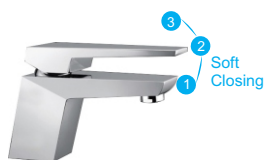

ZT2036

ZT2037

ZT2038

ZT2056

ZT2061

ZT2063

ZT2115

ZT2116