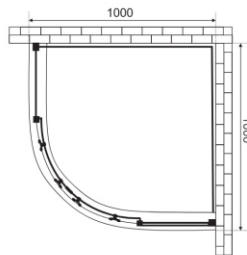

Five level testing of toughness

Key Components:

Wall to Glass Hinge

Glass to Glass Hinge

Wall to Glass Connector

Knob

Floor Clamp

Stabilizer Rod

Towel Rod/Door Handle

Roller

SHOWER ENCLOSURE

Model User: C6028

Curved Shower Enclosures

5mm toughened glass

Smooth "quick release" roller bearings

Size: 90cm

Size: 100cm

SHOWER ENCLOSURE

Model User: C6027

Curved Shower Enclosures

5mm toughened glass

Smooth "quick release" roller bearings

Size: 90cm

Size: 100cm

SHOWER ENCLOSURE

Model User: B632

Curved Shower Enclosures

6mm toughened glass

Smooth "quick release" roller bearings

Size: 90cm

Size: 100cm

SHOWER ENCLOSURE