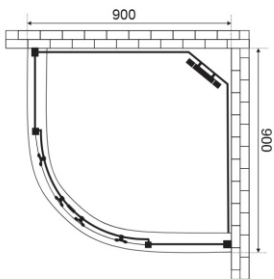

Model User: C832NF

Curved Shower Enclosures

6mm toughened glass

Smooth "quick release" roller bearings