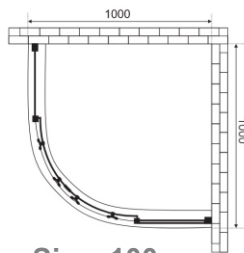

Size: 100cm

SHOWER ENCLOSURE

Model User: C6027

Curved Shower Enclosures

5mm toughened glass

Smooth "quick release" roller bearings

Size: 90cm

Size: 100cm

SHOWER ENCLOSURE

Model User: B632

Curved Shower Enclosures

6mm toughened glass

Smooth "quick release" roller bearings

Size: 90cm

Size: 100cm

SHOWER ENCLOSURE

Smooth "quick release" roller bearings

Size: 90cm

Size: 100cm

SHOWER ENCLOSURE

Model User: C833NF

Corner Shower Enclosures

6mm toughened glass

Smooth "quick release" roller bearings