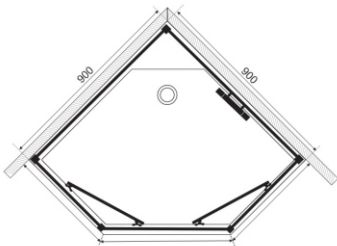

Smooth "quick release" roller bearings

Size: 90cm

Size: 100cm

SHOWER ENCLOSURE

Model User: C833NF

Corner Shower Enclosures

6mm toughened glass

Smooth "quick release" roller bearings

Size: 90cm

Size: 100cm

SHOWER ENCLOSURE

Model User: C835NF

Neo angle Shower Enclosures

6mm toughened glass

Smooth "quick release" roller bearings

Size: 90cm

Size: 100cm

Benets of Standard Shower Enclosure:

Saves Time

- Process of procurement reduced to 24 hours from 30 to 45 days
- Product acquisition is done in just 3 easy steps
 1. Model selection & order placement
 2. Delivery
 3. Installation