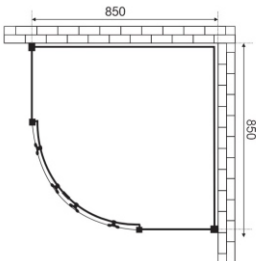

Towel Rod/Door Handle

Roller

SHOWER ENCLOSURE

Model User: C6028

Curved Shower Enclosures

5mm toughened glass

Smooth "quick release" roller bearings

Size: 90cm

Size: 100cm

SHOWER ENCLOSURE

Model User: C6027

Curved Shower Enclosures

5mm toughened glass

Smooth "quick release" roller bearings

Size: 90cm

Size: 100cm

SHOWER ENCLOSURE

Model User: B632

Curved Shower Enclosures

6mm toughened glass

Smooth "quick release" roller bearings

Size: 90cm

Size: 100cm

SHOWER ENCLOSURE

Smooth "quick release" roller bearings

Size: 90cm

Size: 100cm

SHOWER ENCLOSURE

Model User: C833NF

Corner Shower Enclosures

6mm toughened glass

Smooth "quick release" roller bearings