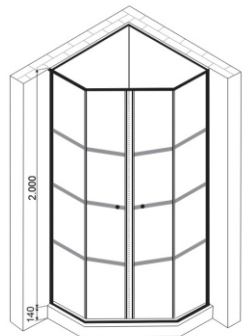

Smooth "quick release" roller bearings

Size: 90cm

Size: 100cm

SHOWER ENCLOSURE

Model User: C833NF

Corner Shower Enclosures

6mm toughened glass

Smooth "quick release" roller bearings

Size: 90cm

Size: 100cm

SHOWER ENCLOSURE

Model User: C835NF

Neo angle Shower Enclosures

6mm toughened glass

Smooth "quick release" roller bearings

Size: 90cm

Size: 100cm

Benets of Standard Shower Enclosure:

Saves Time

- Process of procurement reduced to 24 hours from 30 to 45 days
- Product acquisition is done in just 3 easy steps
 1. Model selection & order placement
 2. Delivery
 3. Installation