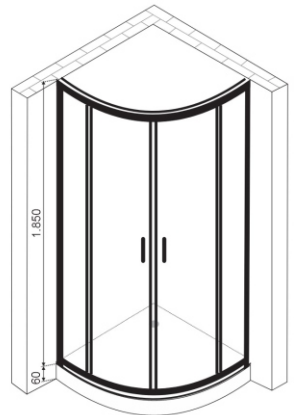

Size: 100cm

SHOWER ENCLOSURE

Model User: C6027

Curved Shower Enclosures

5mm toughened glass

Smooth "quick release" roller bearings

Size: 90cm

Size: 100cm

SHOWER ENCLOSURE

Model User: B632

Curved Shower Enclosures

6mm toughened glass

Smooth "quick release" roller bearings

Size: 90cm

Size: 100cm

SHOWER ENCLOSURE

Smooth "quick release" roller bearings

Size: 90cm

Size: 100cm

SHOWER ENCLOSURE

Model User: C833NF

Corner Shower Enclosures

6mm toughened glass

Smooth "quick release" roller bearings

Size: 90cm

Size: 100cm

SHOWER ENCLOSURE

Model User: C835NF

Neo angle Shower Enclosures

6mm toughened glass

Smooth "quick release" roller bearings

Size: 90cm