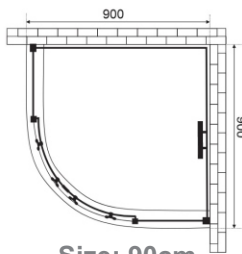

Size: 100cm

SHOWER ENCLOSURE

Model User: C6027

Curved Shower Enclosures

5mm toughened glass

Smooth "quick release" roller bearings

Size: 90cm

Size: 100cm

SHOWER ENCLOSURE

Model User: B632

Curved Shower Enclosures

6mm toughened glass

Smooth "quick release" roller bearings

Size: 90cm

Size: 100cm

SHOWER ENCLOSURE

Smooth "quick release" roller bearings

Size: 90cm

Size: 100cm

SHOWER ENCLOSURE

Model User: C833NF

Corner Shower Enclosures

6mm toughened glass

Smooth "quick release" roller bearings

Size: 90cm

Size: 100cm

SHOWER ENCLOSURE

Model User: C835NF

Neo angle Shower Enclosures

6mm toughened glass

Smooth "quick release" roller bearings

Size: 90cm