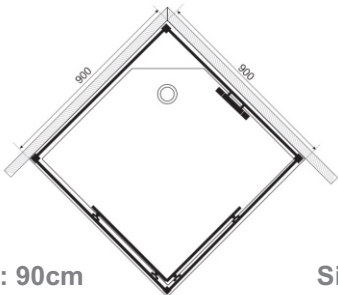

Smooth "quick release" roller bearings

Size: 90cm

Size: 100cm

SHOWER ENCLOSURE

Model User: C833NF

Corner Shower Enclosures

6mm toughened glass

Smooth "quick release" roller bearings

Size: 90cm

Size: 100cm

SHOWER ENCLOSURE

Model User: C835NF

Neo angle Shower Enclosures

6mm toughened glass

Smooth "quick release" roller bearings

Size: 90cm