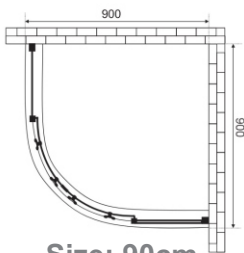

Size: 100cm

SHOWER ENCLOSURE

Model User: C6027

Curved Shower Enclosures

5mm toughened glass

Smooth "quick release" roller bearings

Size: 90cm

Size: 100cm

SHOWER ENCLOSURE

Model User: B632

Curved Shower Enclosures

6mm toughened glass

Smooth "quick release" roller bearings

Size: 90cm

Size: 100cm

SHOWER ENCLOSURE

Smooth "quick release" roller bearings

Size: 90cm

Size: 100cm

SHOWER ENCLOSURE

Model User: C833NF

Corner Shower Enclosures

6mm toughened glass

Smooth "quick release" roller bearings

Size: 90cm

Size: 100cm

SHOWER ENCLOSURE

Model User: C835NF

Neo angle Shower Enclosures

6mm toughened glass

Smooth "quick release" roller bearings

Size: 90cm