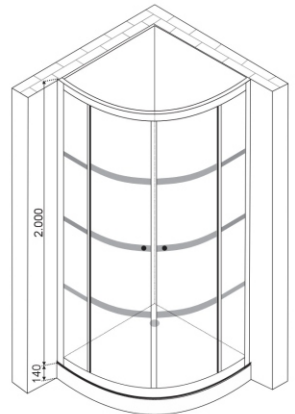

Size: 100cm

SHOWER ENCLOSURE

Model User: C6027

Curved Shower Enclosures

5mm toughened glass

Smooth "quick release" roller bearings

Size: 90cm

Size: 100cm

SHOWER ENCLOSURE

Model User: B632

Curved Shower Enclosures

6mm toughened glass

Smooth "quick release" roller bearings

Size: 90cm

Size: 100cm

SHOWER ENCLOSURE

Smooth "quick release" roller bearings

Size: 90cm

Size: 100cm

SHOWER ENCLOSURE

Model User: C833NF

Corner Shower Enclosures

6mm toughened glass

Smooth "quick release" roller bearings

Size: 90cm

Size: 100cm

SHOWER ENCLOSURE

Model User: C835NF

Neo angle Shower Enclosures

6mm toughened glass

Smooth "quick release" roller bearings

Size: 90cm