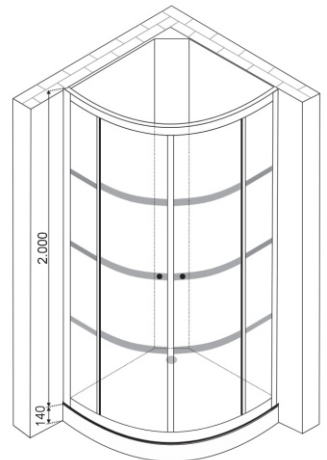

Model User: C832NF

Curved Shower Enclosures

6mm toughened glass

Smooth "quick release" roller bearings