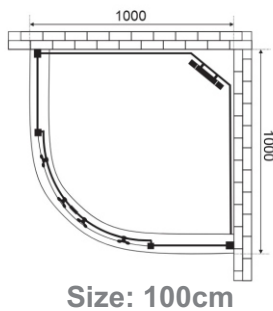

Model User: C832NF

Curved Shower Enclosures

6mm toughened glass

Smooth "quick release" roller bearings