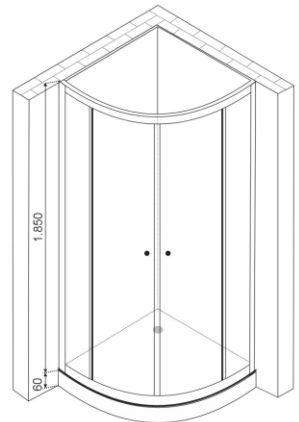

Towel Rod/Door Handle

Roller

SHOWER ENCLOSURE

Model User: C6028

Curved Shower Enclosures

5mm toughened glass

Smooth "quick release" roller bearings

Size: 90cm

Size: 100cm

SHOWER ENCLOSURE

Model User: C6027

Curved Shower Enclosures

5mm toughened glass

Smooth "quick release" roller bearings

Size: 90cm

Size: 100cm

SHOWER ENCLOSURE

Model User: B632

Curved Shower Enclosures

6mm toughened glass

Smooth "quick release" roller bearings

Size: 90cm

Size: 100cm

SHOWER ENCLOSURE

Smooth "quick release" roller bearings

Size: 90cm

Size: 100cm

SHOWER ENCLOSURE

Model User: C833NF

Corner Shower Enclosures

6mm toughened glass

Smooth "quick release" roller bearings