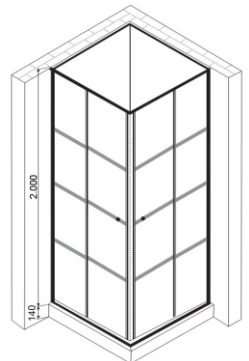

Smooth "quick release" roller bearings

Size: 90cm

Size: 100cm

SHOWER ENCLOSURE

Model User: C833NF

Corner Shower Enclosures

6mm toughened glass

Smooth "quick release" roller bearings

Size: 90cm

Size: 100cm

SHOWER ENCLOSURE

Model User: C835NF

Neo angle Shower Enclosures

6mm toughened glass

Smooth "quick release" roller bearings

Size: 90cm