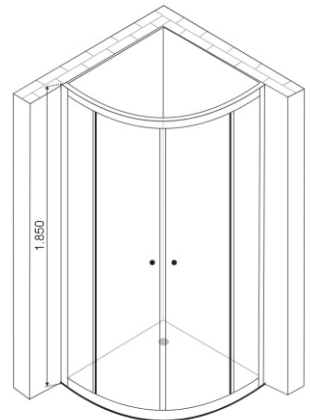

Towel Rod/Door Handle

Roller

SHOWER ENCLOSURE

Model User: C6028

Curved Shower Enclosures

5mm toughened glass

Smooth "quick release" roller bearings

Size: 90cm

Size: 100cm

SHOWER ENCLOSURE

Model User: C6027

Curved Shower Enclosures

5mm toughened glass

Smooth "quick release" roller bearings

Size: 90cm

Size: 100cm

SHOWER ENCLOSURE

Model User: B632

Curved Shower Enclosures

6mm toughened glass

Smooth "quick release" roller bearings

Size: 90cm

Size: 100cm

SHOWER ENCLOSURE

Smooth "quick release" roller bearings

Size: 90cm

Size: 100cm

SHOWER ENCLOSURE

Model User: C833NF

Corner Shower Enclosures

6mm toughened glass

Smooth "quick release" roller bearings