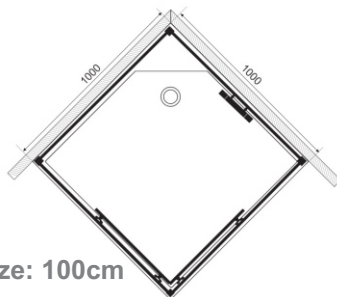

Size: 100cm

SHOWER ENCLOSURE

Model User: C6027

Curved Shower Enclosures

5mm toughened glass

Smooth "quick release" roller bearings

Size: 90cm

Size: 100cm

SHOWER ENCLOSURE

Model User: B632

Curved Shower Enclosures

6mm toughened glass

Smooth "quick release" roller bearings

Size: 90cm

Size: 100cm

SHOWER ENCLOSURE

Smooth "quick release" roller bearings

Size: 90cm

Size: 100cm

SHOWER ENCLOSURE

Model User: C833NF

Corner Shower Enclosures

6mm toughened glass

Smooth "quick release" roller bearings

Size: 90cm

Size: 100cm

SHOWER ENCLOSURE

Model User: C835NF

Neo angle Shower Enclosures

6mm toughened glass

Smooth "quick release" roller bearings

Size: 90cm