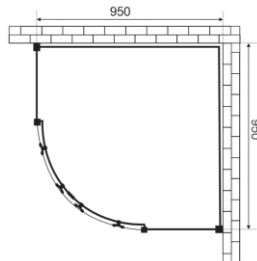

Towel Rod/Door Handle

Roller

SHOWER ENCLOSURE

Model User: C6028

Curved Shower Enclosures

5mm toughened glass

Smooth "quick release" roller bearings

Size: 90cm

Size: 100cm

SHOWER ENCLOSURE

Model User: C6027

Curved Shower Enclosures

5mm toughened glass

Smooth "quick release" roller bearings

Size: 90cm

Size: 100cm

SHOWER ENCLOSURE

Model User: B632

Curved Shower Enclosures

6mm toughened glass

Smooth "quick release" roller bearings

Size: 90cm

Size: 100cm

SHOWER ENCLOSURE

Smooth "quick release" roller bearings

Size: 90cm

Size: 100cm

SHOWER ENCLOSURE

Model User: C833NF

Corner Shower Enclosures

6mm toughened glass

Smooth "quick release" roller bearings