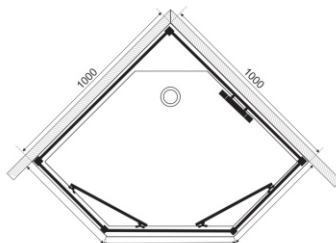

Smooth "quick release" roller bearings

Size: 90cm

Size: 100cm

SHOWER ENCLOSURE

Model User: C833NF

Corner Shower Enclosures

6mm toughened glass

Smooth "quick release" roller bearings

Size: 90cm

Size: 100cm

SHOWER ENCLOSURE

Model User: C835NF

Neo angle Shower Enclosures

6mm toughened glass

Smooth "quick release" roller bearings

Size: 90cm

Size: 100cm

Benets of Standard Shower Enclosure:

Saves Time

- Process of procurement reduced to 24 hours from 30 to 45 days
- Product acquisition is done in just 3 easy steps
 1. Model selection & order placement
 2. Delivery
 3. Installation