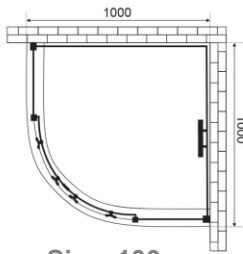

Size: 100cm

SHOWER ENCLOSURE

Model User: C6027

Curved Shower Enclosures

5mm toughened glass

Smooth "quick release" roller bearings

Size: 90cm

Size: 100cm

SHOWER ENCLOSURE

Model User: B632

Curved Shower Enclosures

6mm toughened glass

Smooth "quick release" roller bearings

Size: 90cm

Size: 100cm

SHOWER ENCLOSURE

Smooth "quick release" roller bearings

Size: 90cm

Size: 100cm

SHOWER ENCLOSURE

Model User: C833NF

Corner Shower Enclosures

6mm toughened glass

Smooth "quick release" roller bearings

Size: 90cm

Size: 100cm

SHOWER ENCLOSURE

Model User: C835NF

Neo angle Shower Enclosures

6mm toughened glass

Smooth "quick release" roller bearings

Size: 90cm