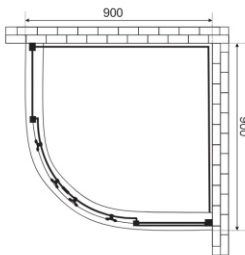

Five level testing of toughness

Key Components:

Wall to Glass Hinge

Glass to Glass Hinge

Wall to Glass Connector

Knob

Floor Clamp

Stabilizer Rod

Towel Rod/Door Handle

Roller

SHOWER ENCLOSURE

Model User: C6028

Curved Shower Enclosures

5mm toughened glass

Smooth "quick release" roller bearings

Size: 90cm

Size: 100cm

SHOWER ENCLOSURE

Model User: C6027

Curved Shower Enclosures

5mm toughened glass

Smooth "quick release" roller bearings

Size: 90cm

Size: 100cm

SHOWER ENCLOSURE

Model User: B632

Curved Shower Enclosures

6mm toughened glass

Smooth "quick release" roller bearings

Size: 90cm

Size: 100cm

SHOWER ENCLOSURE