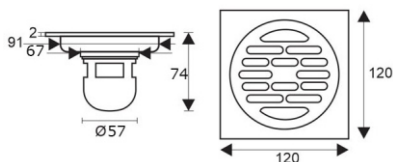

TS323

- Material: 304 stainless steel
- Surface treatment: Brushed
- Size: 120x120x74mm
- Outlet: Ø57