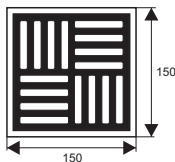

ZT672-1B

- Material: Brass
- Surface treatment: Lacquered
- Color: Black
- Size: 150x150x83mm
- Outlet: Ø63mm