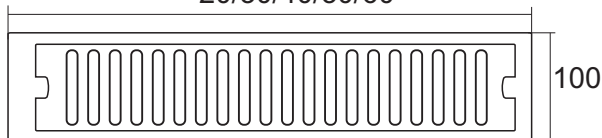

20/30/40/50/60