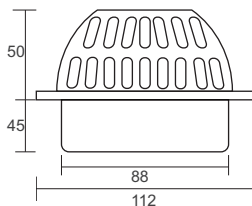

TS100-D100

- Material: 201 stainless steel
- Surface treatment: Polished
- Fit for hole size: 100mm