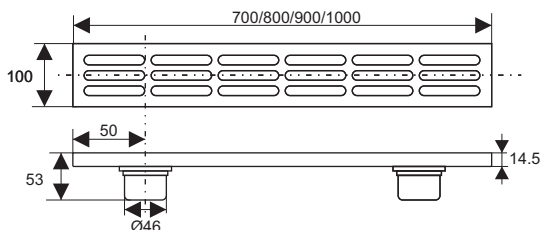

ZT551-70

- Material: 304 stainless steel
- Surface treatment: Brushed
- Size: 700x100x53 mm
- 2 outlets: Ø46

ZT551-80

- Material: 304 stainless steel
- Surface treatment: Brushed
- Size: 800x100x53 mm
- 2 outlets: Ø46

ZT551-90

- Material: 304 stainless steel
- Surface treatment: Brushed
- Size: 900x100x53 mm
- 2 outlets: Ø46

ZT551-100

- Material: 304 stainless steel
- Surface treatment: Brushed
- Size: 1000x100x53 mm
- 2 outlets: Ø46