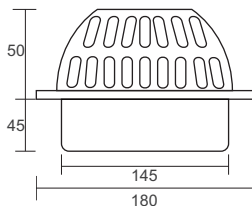

TS100-D150

- Material: 201 stainless steel
- Surface treatment: Polished
- Fit for hole size: 150mm