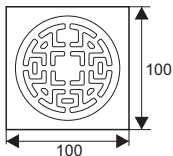

ZT502-1av

- Material: Brass
- Surface treatment: Brushed
- Size: 100x100x37mm
- Outlet: Ø36mm