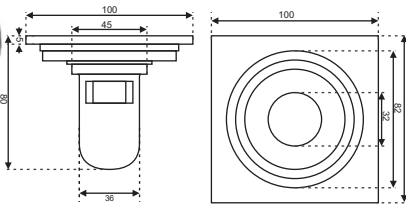

- Material: Brass
- Finish: Chrome
- Color: Silver
- Size: 100x100x78mm
- Outlet: Ø50mm

ZT607-2U Double

- Material: Brass
- Finish: Chrome
- Color: Silver
- Size: 100x100x83mm
- Outlet: Ø50mm

ZT501-C

- Material: Brass
- Finish: Chrome
- Color: Silver
- Size: 100x100x90mm
- Outlet: Ø50mm