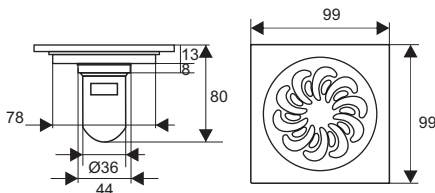

ZT540

- Material: Brass
- Finish: chrome
- Size: 99x99x80mm
- Outlet: Ø36mm