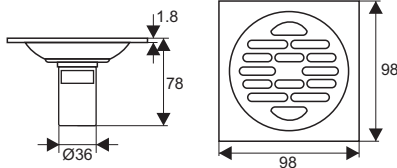

TS109-304

- Material: 304 stainless steel
- Surface treatment: Brushed
- Size: 98x98x78mm
- Outlet: Ø36