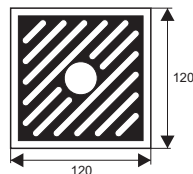

ZT577-1B

- Material: Brass
- Surface treatment: Lacquered
- Color: Black
- Size: 120x120x95mm
- Outlet: Ø50mm