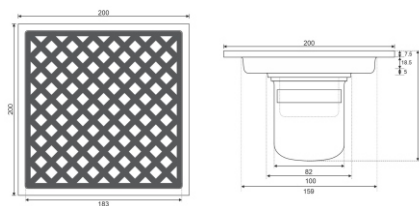

1. **ZT536-20**
2. Material: 304 stainless steel
   - Surface treatment: Brushed
   - Size: 200x200x125mm
   - Outlet: Ø82