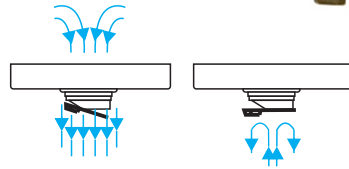

3. Pop up drain