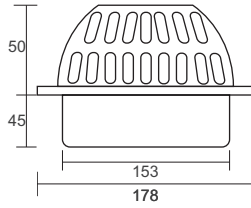

TS100-D160

- Material: 201 stainless steel
- Surface treatment: Polished
- Fit for hole size: 160mm