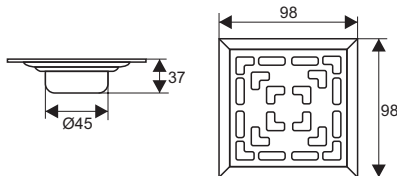

Ts110

- Material: 201 stainless steel
- Surface treatment: polished
- Size: 98x98x37mm
- Outlet: Ø45