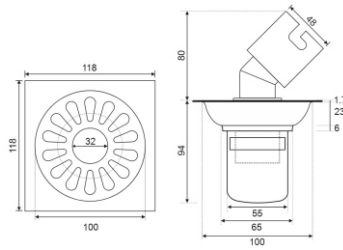

TS126 DOUBLE

- Material: 201 stainless steel
- Surface treatment: Polished
- Size: 118x118x80mm
- Outlet: Ø50

TS124 DOUBLE

- Material: 201 stainless steel
- Surface treatment: Polished
- Size: 118x118x80mm
- Outlet: Ø50