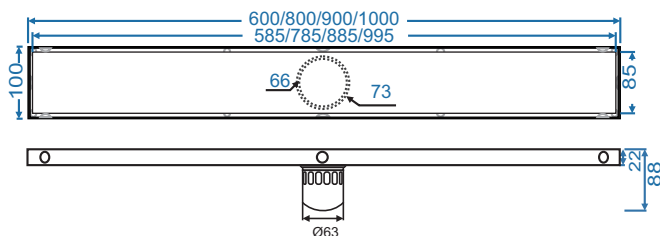

ZT662-80L

- Material: 304 Stainless steel
- Surface treatment: Brushed
- Size: 800x68x55mm
- Outlet: Ø45

ZT662-60U

- Material: 304 Stainless steel
- Surface treatment: Brushed
- Size: 600x68x88mm
- Outlet: Ø45

ZT661-60-2U

- Material: 304 Stainless steel
- Surface treatment: Brushed
- Size: 600x100x88mm
- Outlet: Ø63

ZT661-80-2U

- Material: 304 Stainless steel
- Surface treatment: Brushed
- Size: 800x100x88 mm
- Outlet: Ø63