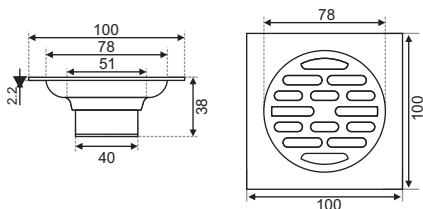

TS125-304-2U

- Material: 304 stainless steel
- Surface treatment: Brushed
- Size: 118x118x94mm
- Outlet: Ø55

TS109-304

- Material: 304 stainless steel
- Surface treatment: Brushed
- Size: 98x98x78mm
- Outlet: Ø36

TS109-304-2U

- Material: 304 stainless steel
- Surface treatment: Brushed
- Size: 98x98x82mm
- Outlet: Ø55

TS109-304-AV

- Material: 304 stainless steel
- Surface treatment: Brushed
- Size: 100x100x38mm
- Outlet: Ø40