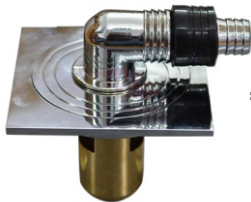

- Material: Brass
- Finish: Chrome
- Color: Silver
- Size: 100x100x78mm
- Outlet: Ø50mm

ZT607-2U Double

- Material: Brass
- Finish: Chrome
- Color: Silver
- Size: 100x100x83mm
- Outlet: Ø50mm

ZT501-C

- Material: Brass
- Finish: Chrome
- Color: Silver
- Size: 100x100x90mm
- Outlet: Ø50mm