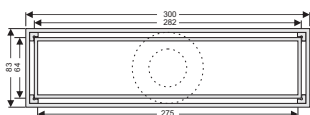

ZT585-30C

- Material: Brass
- Finish: Chrome
- Color: Polished
- Size: 300x83x95mm
- Outlet: Ø36mm