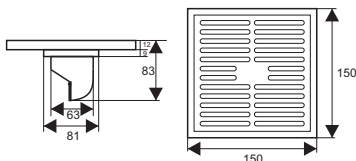

ZT680

- Material: Brass
- Finished: chrome
- Color: silver
- Size: 150x150x83mm
- Outlet: Ø63mm