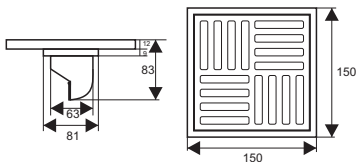

ZT579

- Material: Brass
- Finish: Chrome
- Color: Silver
- Size: 120x120x95mm
- Outlet: Ø50mm

ZT581 Double

- Material: Brass
- Finish: Chrome
- Color: Silver
- Size: 120x120x85mm
- Outlet: Ø50mm

ZT589

- Material: Brass
- Color: Polished
- Size: 120x120x89mm
- Outlet: Ø50mm