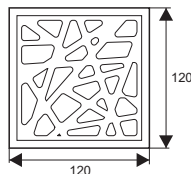

ZT573

- Material: Brass
- Finish: Chrome
- Color: Silver
- Size: 120x120x95mm
- Outlet: Ø50mm