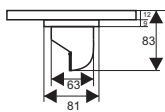

ZT672-1B

- Material: Brass
- Surface treatment: Lacquered
- Color: Black
- Size: 150x150x83mm
- Outlet: Ø63mm