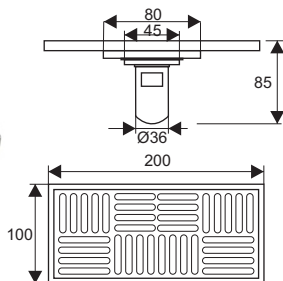

- Material: Brass
- Finished: Lacquered
- Color: black
- Size: 200x100x85mm
- Outlet: Ø36mm

ZT596

- Material: Brass
- Finished: chrome
- Color: silver
- Size: 200x100x85mm
- Outlet: Ø36mm

ZT597

- Material: Brass
- Finished: chrome
- Color: silver
- Size: 200x100x85mm
- Outlet: Ø36mm