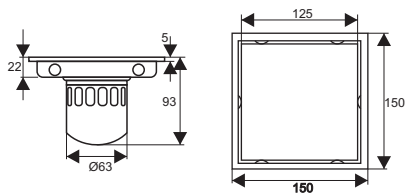

ZT554-1L

- Material: 304 stainless steel
- Surface treatment: Brushed
- Size: 150x150x50 mm
- Outlet: Ø42

ZT554-2U

- Material: 304 stainless steel
- Surface treatment: Brushed
- Size: 150x150x93 mm
- Outlet: Ø63