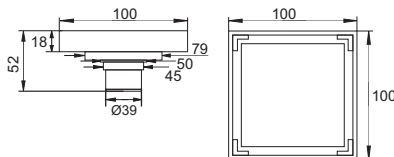

ZT529-1AV

- Material: Brass
- Surface treatment: Lacquered
- Color: Black
- Size: 100x100x52mm
- Outlet: Ø39mm