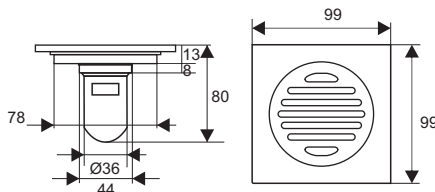

ZT543

- Material: Brass
- Finish: chrome
- Size: 99x99x80mm
- Outlet: Ø36mm