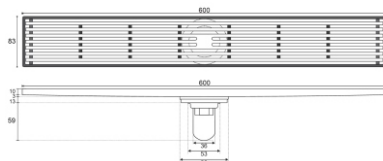

ZT580U-60 Brushed

- Material: Brass
- Color: Brushed
- Size: 600x83x85mm
- Outlet: Ø36mm