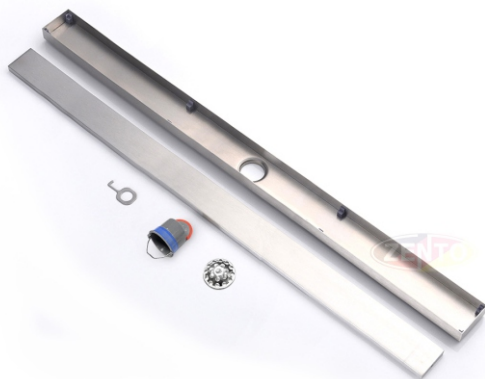

ZT661-90-2U

- Material: 304 Stainless steel
- Surface treatment: Brushed
- Size: 900x100x88 mm
- Outlet: Ø63

ZT661-100-2U

- Material: 304 Stainless steel
- Surface treatment: Brushed
- Size: 1.000x100x88 mm
- Outlet: Ø63

ZT661-70L

- Material: 304 Stainless steel
- Surface treatment: Brushed
- Size: 700x100x55mm
- Outlet: Ø63

ZT661-80L

- Material: 304 Stainless steel
- Surface treatment: Brushed
- Size: 800x100x55 mm
- Outlet: Ø63

ZT661-90L

- Material: 304 Stainless steel
- Surface treatment: Brushed
- Size: 900x100x55 mm
- Outlet: Ø63

ZT655-30L

- Material: 304 Stainless steel
- Surface treatment: Brushed
- Size: 300x55x62mm
- Outlet: Ø50