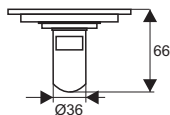

ZT-BJ509

- Material: Brass
- Finish: Brushed brass
- Color: Gold
- Size: 100x100x66mm
- Outlet: Ø36mm