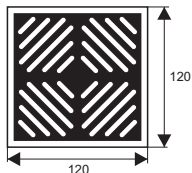

ZT578-1B

- Material: Brass
- Surface treatment: Lacquered
- Color: Black
- Size: 120x120x95mm
- Outlet: Ø50mm