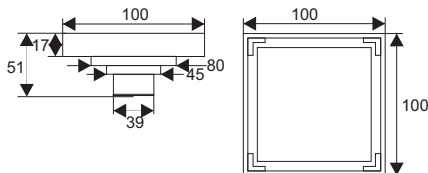

BJ530-1AV

- Material: Brass
- Finish: Chrome
- Color: Silver
- Size: 100x100x51mm
- Outlet: Ø39mm