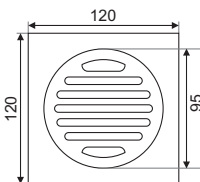

ZT559-1Pro

- Material: Brass
- Finish: Chrome
- Color: Silver
- Size: 120x120x80mm
- Outlet: Ø50mm