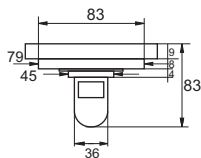

ZT525-B

- Material: Brass
- Surface treatment: Lacquered
- Color: Black
- Size: 100x100x83mm
- Outlet: Ø50mm