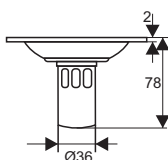

ZT611

- Material: Brass
- Finish: Antique brass
- Color: Antique bronze
- Size: 100x100x85mm
- Outlet: Ø36mm

TS106

- Material: 201 stainless steel
- Surface treatment: Polished
- Size: 100x100x76mm
- Outlet: Ø37