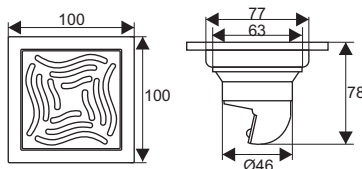

ZT535-1015

- Material: 304 stainless steel
- Surface treatment: Brushed
- Size: 150x100x80mm
- Outlet: Ø38

ZT537-30

- Material: 304 stainless steel
- Surface treatment: Brushed
- Size: 300X300x55mm
- Outlet: Ø88

TS130-L

- Material: 201 stainless steel
- Surface treatment: Brushed
- Size: 98x98x80mm
- Outlet: Ø46

TS131-L

- Material: 201 stainless steel
- Surface treatment: Polished
- Size: 100x100x78mm
- Outlet: Ø46