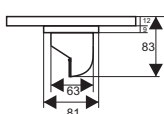

ZT678-1B

- Material: Brass
- Surface treatment: Lacquered
- Color: Black
- Size: 150x150x83mm
- Outlet: Ø63mm