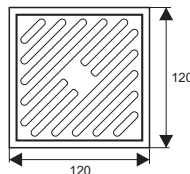

ZT576

- Material: Brass
- Finish: Chrome
- Color: Silver
- Size: 120x120x95mm
- Outlet: Ø50mm

ZT577

- Material: Brass
- Finish: Chrome
- Color: Silver
- Size: 120x120x95mm
- Outlet: Ø50mm

ZT578

- Material: Brass
- Finish: Chrome
- Color: Silver
- Size: 120x120x95mm
- Outlet: Ø50mm