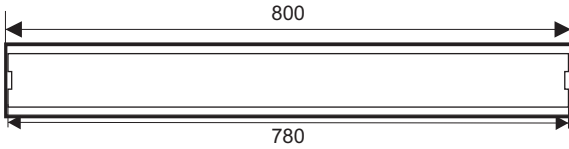

ZT662-80L

- Material: 304 Stainless steel
- Surface treatment: Brushed
- Size: 800x68x55mm
- Outlet: Ø45

ZT662-60U

- Material: 304 Stainless steel
- Surface treatment: Brushed
- Size: 600x68x88mm
- Outlet: Ø45