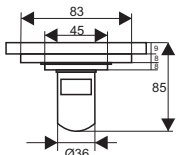

ZT524

- Material: Brass
- Surface treatment: Lacquered
- Color: Black
- Size: 100x100x85mm
- Outlet: Ø36mm