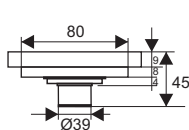

ZT528-1AV

- Material: Brass
- Surface treatment: Brushed
- Size: 100x100x45mm
- Outlet: Ø36mm