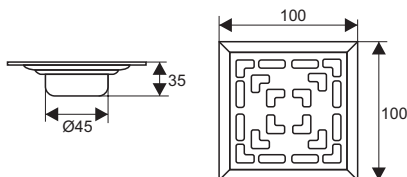

TS123

- Material: 201 stainless steel
- Surface treatment: Brushed
- Size: 118x118x80mm
- Outlet: Ø50

TS125

- Material: 201 stainless steel
- Surface treatment: Brushed
- Size: 118x118x80mm
- Outlet: Ø50

Ts110

- Material: 201 stainless steel
- Surface treatment: polished
- Size: 98x98x37mm
- Outlet: Ø45

BJ9208

- Material: 201 stainless steel
- Surface treatment: Brushed
- Size: 100x100x35mm
- Outlet: Ø45