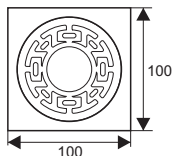

ZT-BJ507

- Material: Brass
- Finish: Chrome
- Color: Silver
- Size: 100x100x66mm
- Outlet: Ø36mm