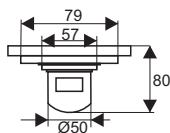

ZT559

- Material: Brass
- Finish: Chrome
- Color: Silver
- Size: 120x120x80mm
- Outlet: Ø50mm