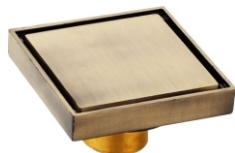

ZT506-1AV

- Material: Brass
- Finish: Brushed brass
- Color: Gold
- Size: 100x100x40mm
- Outlet: Ø39mm

ZT504-1AV

- Material: Brass
- Finish: Chrome
- Color: Silver
- Size: 100x100x40mm
- Outlet: Ø39mm

ZT502-1AV

- Material: Brass
- Finish: Brushed brass
- Color: Gold
- Size: 100x100x37mm
- Outlet: Ø39mm

ZT530

- Material: Brass
- Finish: chrome
- Size: 100x100x90mm
- Outlet: Ø36mm

BJ530-1AV

- Material: Brass
- Finish: Chrome
- Color: Silver
- Size: 100x100x51mm
- Outlet: Ø39mm

Zt531

- Material: Brass
- Color: Antique bronze
- Size: 100x100x90mm
- Outlet: Ø36mm

ZT531-1AV

- Material: Brass
- Color: Antique bronze
- Size: 100x100x51mm
- Outlet: Ø39mm

ZT532

- Material: Brass
- Color: Chrome
- Size: 120x120x100mm
- Outlet: Ø36mm