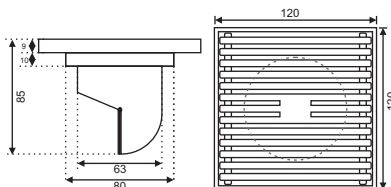

ZT574

- Material: Brass
- Finish: Chrome
- Color: Silver
- Size: 120x120x95mm
- Outlet: Ø50mm

ZT525

- Material: Brass
- Color: Polished
- Size: 100x100x83mm
- Outlet: Ø39mm

ZT5701-C

- Material: Brass
- Color: Polished
- Size: 120x120x85mm
- Outlet: Ø63mm