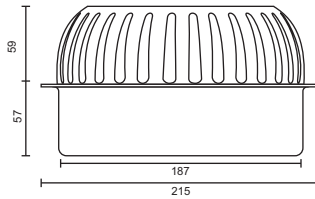

TS100-D200

- Material: 201 stainless steel
- Surface treatment: Polished
- Fit for hole size: 190mm