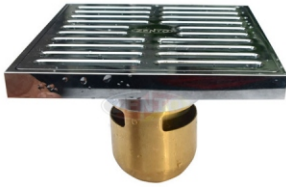

ZT576

- Material: Brass
- Finish: Chrome
- Color: Silver
- Size: 120x120x95mm
- Outlet: Ø50mm

ZT577

- Material: Brass
- Finish: Chrome
- Color: Silver
- Size: 120x120x95mm
- Outlet: Ø50mm

ZT578

- Material: Brass
- Finish: Chrome
- Color: Silver
- Size: 120x120x95mm
- Outlet: Ø50mm

ZT579

- Material: Brass
- Finish: Chrome
- Color: Silver
- Size: 120x120x95mm
- Outlet: Ø50mm

ZT581 Double

- Material: Brass
- Finish: Chrome
- Color: Silver
- Size: 120x120x85mm
- Outlet: Ø50mm

ZT589

- Material: Brass
- Color: Polished
- Size: 120x120x89mm
- Outlet: Ø50mm