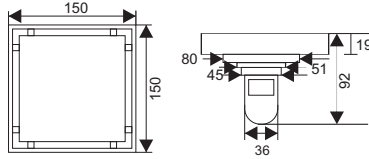

ZT632-AB

- Material: Brass
- Color: Antique bronze
- Size: 150x150x92mm
- Outlet: Ø36mm