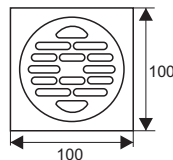

ZT541-1L

- Material: Brass
- Surface treatment: Lacquered
- Color: Black
- Size: 100x100x45mm
- Outlet: Ø36mm