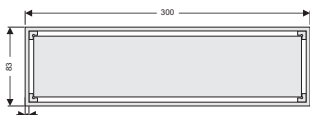

ZT585-30B

- Material: Brass
- Finish: Chrome
- Color: Black
- Size: 300x83x95mm
- Outlet: Ø36mm