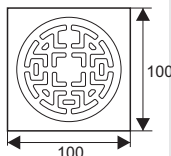

ZT502-1AV

- Material: Brass
- Finish: Brushed brass
- Color: Gold
- Size: 100x100x37mm
- Outlet: Ø39mm