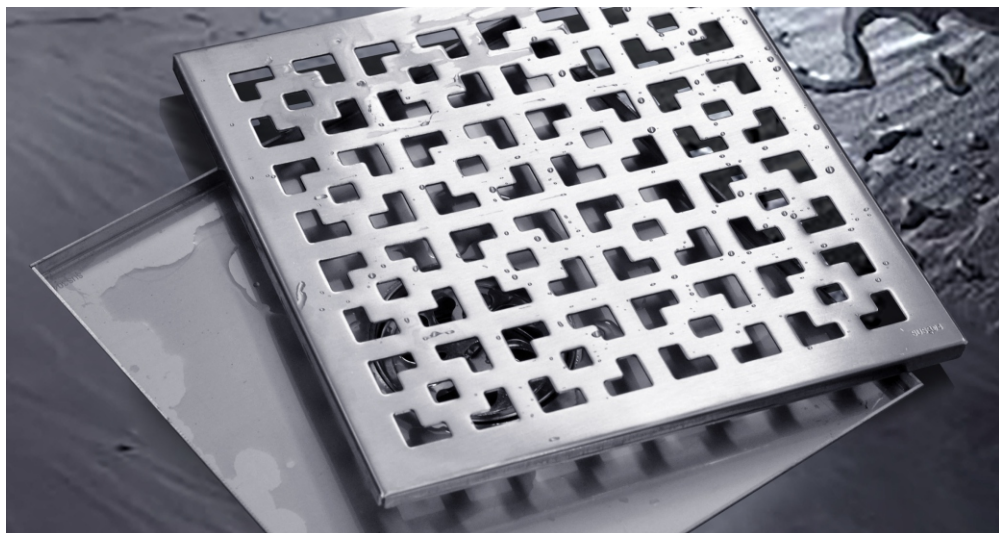

- ZT536-12**
- Material: 304 stainless steel
 - Surface treatment: Brushed
 - Size: 118x118x91mm
 - Outlet: Ø55

- ZT536-15**
- Material: 304 stainless steel
 - Surface treatment: Brushed
 - Size: 150x150x122mm
 - Outlet: Ø82

- ZT536-20**
- Material: 304 stainless steel
 - Surface treatment: Brushed
 - Size: 200x200x125mm
 - Outlet: Ø82

- ZT536-30**
- Material: 304 stainless steel
 - Surface treatment: Brushed
 - Size: 300x300x125mm
 - Outlet: Ø82