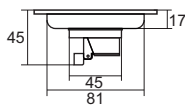

ZT541-1L

- Material: Brass
- Surface treatment: Lacquered
- Color: Black
- Size: 100x100x45mm
- Outlet: Ø36mm