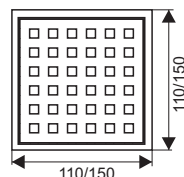

ZT656-2U

- Material: 304 stainless steel
- Surface treatment: Brushed
- Size: 110x110x93mm
- Outlet: Ø63