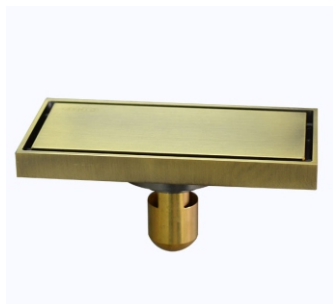

ZT585-20C

- Material: Brass
- Finish: Chrome
- Color: Polished
- Size: 200x83x95mm
- Outlet: Ø36mm

ZT585-20Brushed

- Material: Brass
- Finish: Chrome
- Color: Brushed
- Size: 200x83x95mm
- Outlet: Ø36mm

ZT585-30B

- Material: Brass
- Finish: Chrome
- Color: Black
- Size: 300x83x95mm
- Outlet: Ø36mm

ZT585-30C

- Material: Brass
- Finish: Chrome
- Color: Polished
- Size: 300x83x95mm
- Outlet: Ø36mm

ZT585-30Brushed

- Material: Brass
- Finish: Chrome
- Color: Brushed
- Size: 300x83x95mm
- Outlet: Ø36mm

ZT595

- Material: Brass
- Finish: Chrome
- Color: Silver
- Size: 200x100x92mm
- Outlet: Ø36mm

ZT595-AB

- Material: Brass
- Finish: Chrome
- Color: Silver
- Size: 200x200x92mm
- Outlet: Ø36mm

ZT595-Brushed AB

- Material: Brass
- Finish: Brushed Antique Brass
- Color: Silver
- Size: 200x200x92mm
- Outlet: Ø36mm

ZT595-Brushed AB

- Material: Brass
- Finish: Brushed Antique Brass
- Color: Silver
- Size: 200x200x92mm
- Outlet: Ø36mm