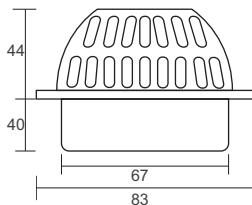

- Material: 304 stainless steel
- Surface treatment: Polished
- Fit for hole size: 90~100mm

TS100-D110

- Material: 304 stainless steel
- Surface treatment: Polished
- Fit for hole size: 110mm

TS100-D160

- Material: 304 stainless steel
- Surface treatment: Polished
- Fit for hole size: 160mm