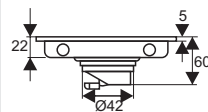

ZT656-1L

- Material: 304 stainless steel
- Surface treatment: Brushed
- Size: 110x110x60mm
- Outlet: Ø42