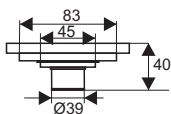

ZT528-1AV

- Material: Brass
- Surface treatment: Brushed
- Size: 100x100x45mm
- Outlet: Ø36mm

ZT525-1AV

- Material: Brass
- Surface treatment: Polished
- Size: 100x100x45mm
- Outlet: Ø36mm

ZT508-1AV

- Material: Brass
- Finish: Chrome
- Color: Silver
- Size: 100x100x40mm
- Outlet: Ø39mm