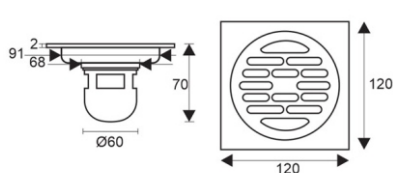

TS123-304-2U

- Material: 304 stainless steel
- Surface treatment: Brushed
- Size: 118x118x90mm
- Outlet: Ø55

TS123-304

- Material: 304 stainless steel
- Surface treatment: Brushed
- Size: 118x118x80mm
- Outlet: Ø50

TS322-2U

- Material: 304 stainless steel
- Surface treatment: Brushed
- Size: 120x120x74mm
- Outlet: Ø57

TS322

- Material: 304 stainless steel
- Surface treatment: Brushed
- Size: 120x120x66mm
- Outlet: Ø47

TS323

- Material: 304 stainless steel
- Surface treatment: Brushed
- Size: 120x120x74mm
- Outlet: Ø57

TS323-2U

- Material: 304 stainless steel
- Surface treatment: Brushed
- Size: 120x120x70mm
- Outlet: Ø60