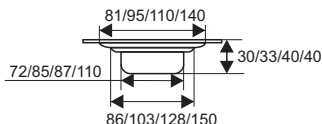

TS105

- Material: 201 stainless steel
- Surface treatment: Polished
- Size: 100x100x30mm
- Outlet: Ø72

TS121

- Material: 201 stainless steel
- Surface treatment: Polished
- Size: 115x115x33mm
- Outlet: Ø85

TS151

- Material: 201 stainless steel
- Surface treatment: Polished
- Size: 150x150x40mm
- Outlet: Ø87

TS200

- Material: 201 stainless steel
- Surface treatment: Polished
- Size: 200x200x40mm
- Outlet: Ø110