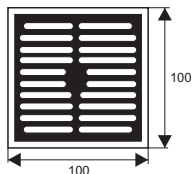

ZT522

- Material: Brass
- Surface treatment: Lacquered
- Color: Black
- Size: 100x100x85mm
- Outlet: Ø36mm