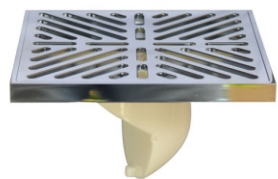

ZT676

- Material: Brass
- Finished: chrome
- Color: silver
- Size: 150x150x83mm
- Outlet: Ø63mm