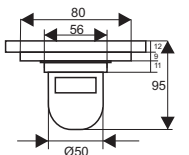

ZT576-1B

- Material: Brass
- Surface treatment: Lacquered
- Color: Black
- Size: 120x120x95mm
- Outlet: Ø50mm