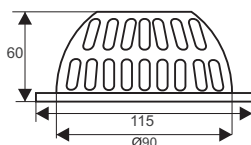

TS101

- Material: 304 stainless steel
- Surface treatment: Brushed
- Size: 115x115x60mm
- Outlet: Ø90