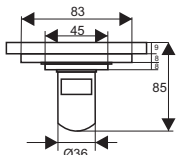

ZT523

- Material: Brass
- Surface treatment: Lacquered
- Color: Black
- Size: 100x100x85mm
- Outlet: Ø36mm