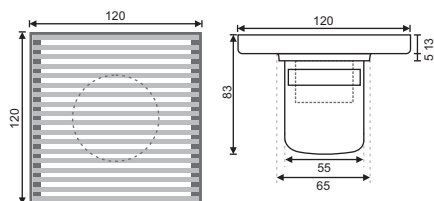

ZT535-12

- Material: 304 stainless steel
- Surface treatment: Brushed
- Size: 120x120x83mm
- Outlet: Ø55