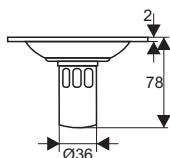

TS109

- Material: 201 stainless steel
- Surface treatment: Brushed
- Size: 100x100x78mm
- Outlet: Ø36