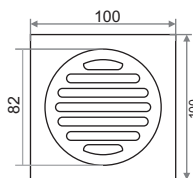

ZT506

- Material: Brass
- Finish: Brushed brass
- Color: Gold
- Size: 100x100x66mm
- Outlet: Ø36mm

ZT504

- Material: Brass
- Finish: Chrome
- Color: Silver
- Size: 100x100x66mm
- Outlet: Ø36mm

ZT508

- Material: Brass
- Finish: Chrome
- Color: Silver
- Size: 100x100x66mm
- Outlet: Ø36mm