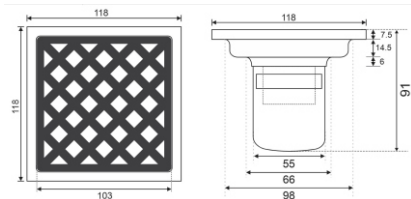

1. **ZT536-12**
2. Material: 304 stainless steel
   - Surface treatment: Brushed
   - Size: 118x118x91mm
   - Outlet: Ø55