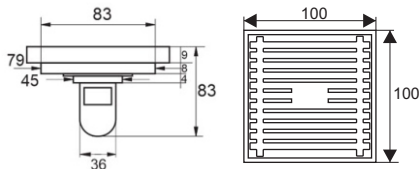

ZT525

- Material: Brass
- Color: Polished
- Size: 100x100x83mm
- Outlet: Ø39mm