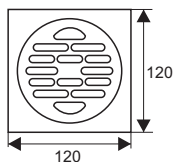

ZT559

- Material: Brass
- Finish: Chrome
- Color: Silver
- Size: 120x120x80mm
- Outlet: Ø50mm