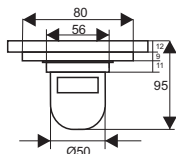

ZT576

- Material: Brass
- Finish: Chrome
- Color: Silver
- Size: 120x120x95mm
- Outlet: Ø50mm

ZT577

- Material: Brass
- Finish: Chrome
- Color: Silver
- Size: 120x120x95mm
- Outlet: Ø50mm

ZT578

- Material: Brass
- Finish: Chrome
- Color: Silver
- Size: 120x120x95mm
- Outlet: Ø50mm