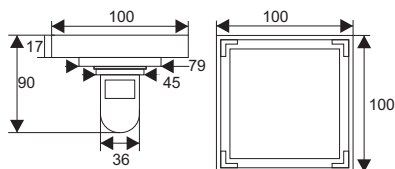

- Material: Brass
- Finish: Brushed brass
- Color: Gold
- Size: 100x100x37mm
- Outlet: Ø39mm

ZT530

- Material: Brass
- Finish: chrome
- Size: 100x100x90mm
- Outlet: Ø36mm

BJ530-1AV

- Material: Brass
- Finish: Chrome
- Color: Silver
- Size: 100x100x51mm
- Outlet: Ø39mm