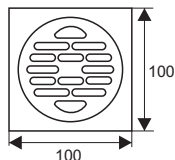

ZT508

- Material: Brass
- Finish: Chrome
- Color: Silver
- Size: 100x100x66mm
- Outlet: Ø36mm