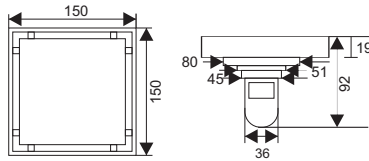

ZT632

- Material: Brass
- Finish: Chrome
- Color: Silver
- Size: 150x150x92mm
- Outlet: Ø36mm