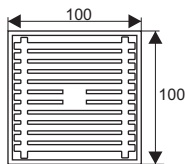

ZT528

- Material: Brass
- Surface treatment: Brushed
- Size: 100x100x85mm
- Outlet: Ø36mm