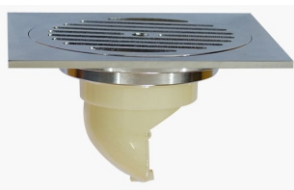

ZT539-1L

- Material: Brass
- Finish: Brushed brass
- Color: Silver
- Size: 150x150x84mm
- Outlet: Ø68mm