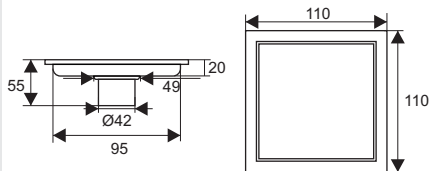

TS137-1L

- Material: 304 stainless steel
- Surface treatment: Brushed
- Size: 200x200x55 mm
- Outlet: Ø93

TS134-1L

- Material: 304 stainless steel
- Surface treatment: Brushed
- Size: 110x110x55 mm
- Outlet: Ø42