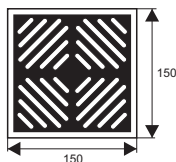

ZT678-1B

- Material: Brass
- Surface treatment: Lacquered
- Color: Black
- Size: 150x150x83mm
- Outlet: Ø63mm