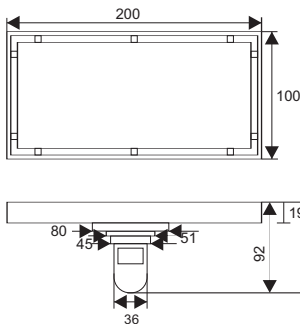

- Material: Brass
- Finish: Chrome
- Color: Black
- Size: 300x83x95mm
- Outlet: Ø36mm

ZT585-30C

- Material: Brass
- Finish: Chrome
- Color: Polished
- Size: 300x83x95mm
- Outlet: Ø36mm

ZT585-30Brushed

- Material: Brass
- Finish: Chrome
- Color: Brushed
- Size: 300x83x95mm
- Outlet: Ø36mm