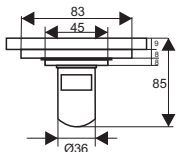

ZT521

- Material: Brass
- Surface treatment: Lacquered
- Color: Black
- Size: 100x100x85mm
- Outlet: Ø36mm