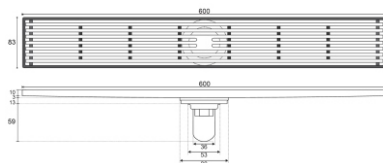

ZT580U-60B

- Material: Brass
- Color: Black
- Size: 600x83x85mm
- Outlet: Ø36mm

ZT580U-60 Brushed

- Material: Brass
- Color: Brushed
- Size: 600x83x85mm
- Outlet: Ø36mm

ZT580U-60C

- Material: Brass
- Color: Polished
- Size: 600x83x85mm
- Outlet: Ø36mm