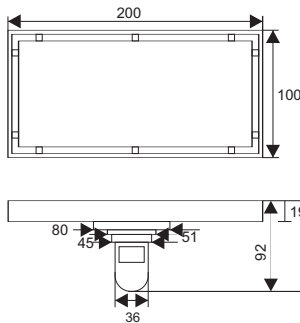

ZT595-Brushed AB

- Material: Brass
- Finish: Brushed Antique Brass
- Color: Silver
- Size: 200x200x92mm
- Outlet: Ø36mm