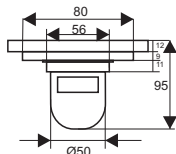

ZT571-1B

- Material: Brass
- Surface treatment: Lacquered
- Color: Black
- Size: 120x120x95mm
- Outlet: Ø50mm