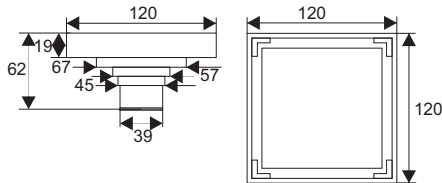

Zt531

- Material: Brass
- Color: Antique bronze
- Size: 100x100x90mm
- Outlet: Ø36mm

ZT531-1AV

- Material: Brass
- Color: Antique bronze
- Size: 100x100x51mm
- Outlet: Ø39mm

ZT532

- Material: Brass
- Color: Chrome
- Size: 120x120x100mm
- Outlet: Ø36mm