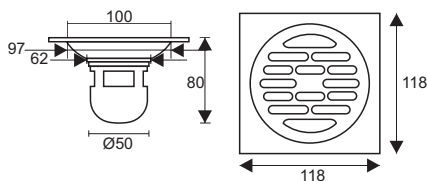

TS125

- Material: 201 stainless steel
- Surface treatment: Brushed
- Size: 118x118x80mm
- Outlet: Ø50