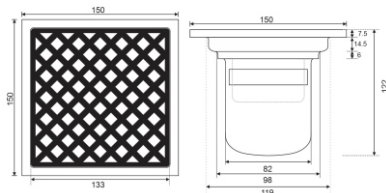

ZT536-15

- Material: 304 stainless steel
- Surface treatment: Brushed
- Size: 150x150x122mm
- Outlet: Ø82