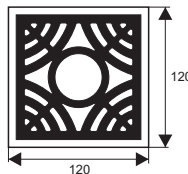

ZT571-1B

- Material: Brass
- Surface treatment: Lacquered
- Color: Black
- Size: 120x120x95mm
- Outlet: Ø50mm