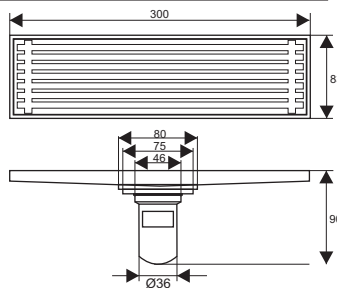

ZT580-30Brushed

- Material: Brass
- Color: Brushed
- Size: 300x83x90mm
- Outlet: Ø36mm