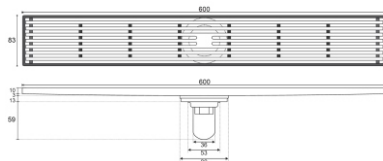

ZT580-60C

- Material: Brass
- Color: Polished
- Size: 600x83x87mm
- Outlet: Ø36mm

ZT580-60Brushed

- Material: Brass
- Color: Brushed
- Size: 600x83x87mm
- Outlet: Ø36mm

ZT580U-60Gr

- Material: Brass
- Color: Gray color
- Size: 600x83x85mm
- Outlet: Ø36mm