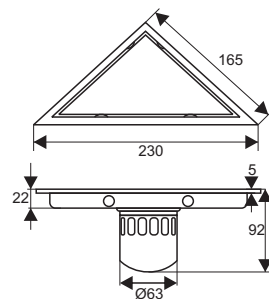

ZT451-60

- Material: 304 stainless steel
- Surface treatment: Brushed
- Size: 600x100x59mm
- Outlet: Ø41

TRIANGLE SHOWER DRAIN - Tile Insert

The hidden shower drain is made of good quality stainless steel material, surface has brushed finish that keeps shower drain exquisite and vivid.

ZT555

- Material: 304 stainless steel
- Surface treatment: Brushed
- Size: 230x165x103 mm
- Outlet: Ø36

ZT555-2U

- Material: 304 stainless steel
- Surface treatment: Brushed
- Size: 230x165x92 mm
- Outlet: Ø63