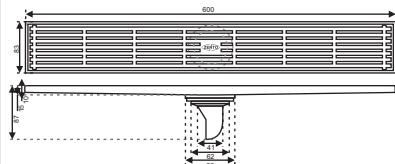

ZT580-60Brushed

- Material: Brass
- Color: Brushed
- Size: 600x83x87mm
- Outlet: Ø36mm