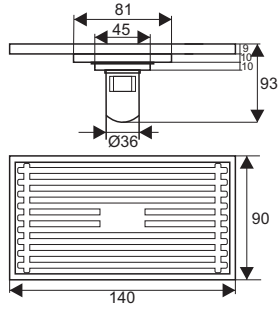

ZT558-B

- Material: Brass
- Color: black
- Size: 140x90x93mm
- Outlet: Ø36mm