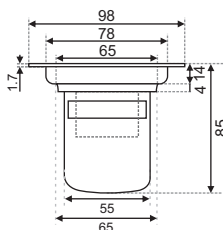

TS104

- Material: 201 stainless steel
- Surface treatment: Polished
- Size: 100x100x76mm
- Outlet: Ø37

TS107

- Material: 201 stainless steel
- Surface treatment: Polished
- Size: 100x100x76mm
- Outlet: Ø37

TS109

- Material: 201 stainless steel
- Surface treatment: Brushed
- Size: 100x100x78mm
- Outlet: Ø36

TS109-201-2U

- Material: 201 stainless steel
- Surface treatment: Brushed
- Size: 98x98x85mm
- Outlet: Ø55