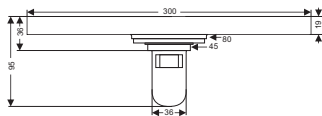

ZT585-30Brushed

- Material: Brass
- Finish: Chrome
- Color: Brushed
- Size: 300x83x95mm
- Outlet: Ø36mm