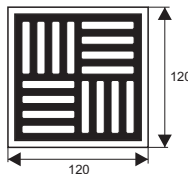

ZT572-1B

- Material: Brass
- Surface treatment: Lacquered
- Color: Black
- Size: 120x120x95mm
- Outlet: Ø50mm