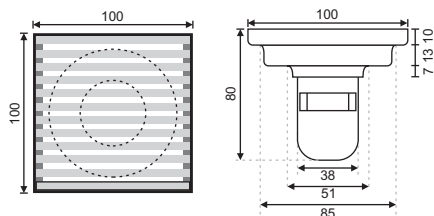

ZT535-10

- Material: 304 stainless steel
- Surface treatment: Brushed
- Size: 100x100x80mm
- Outlet: Ø38