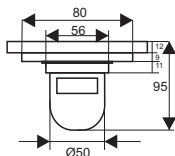

ZT570-1B

- Material: Brass
- Surface treatment: Lacquered
- Color: Black
- Size: 120x120x95mm
- Outlet: Ø50mm