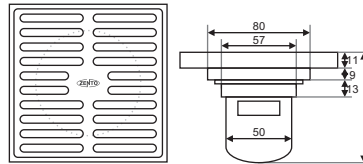

ZT589

- Material: Brass
- Color: Polished
- Size: 120x120x89mm
- Outlet: Ø50mm