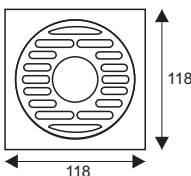

TS126 DOUBLE

- Material: 201 stainless steel
- Surface treatment: Polished
- Size: 118x118x80mm
- Outlet: Ø50