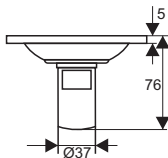

TS108

- Material: 201 stainless steel
- Surface treatment: Polished
- Size: 100x100x76mm
- Outlet: Ø37