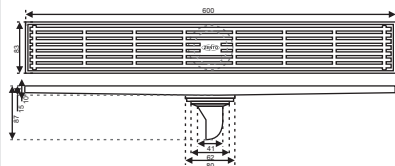

ZT580-60C

- Material: Brass
- Color: Polished
- Size: 600x83x87mm
- Outlet: Ø36mm