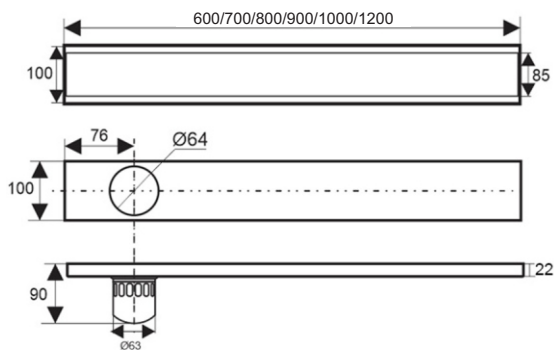

ZT651-60

- Material: 304 Stainless steel
- Surface treatment: Brushed
- Size: 600x100x90mm
- Outlet: Ø63

ZT651-70

- Material: 304 Stainless steel
- Surface treatment: Brushed
- Size: 700x100x70 mm
- Outlet: Ø63

ZT651-80

- Material: 304 Stainless steel
- Surface treatment: Brushed
- Size: 800x100x80 mm
- Outlet: Ø63

ZT651-90

- Material: 304 Stainless steel
- Surface treatment: Brushed
- Size: 900x100x90 mm
- Outlet: Ø63

ZT651-100

- Material: 304 Stainless steel
- Surface treatment: Brushed
- Size: 1000x100x90 mm
- Outlet: Ø63

ZT651-120

- Material: 304 Stainless steel
- Surface treatment: Brushed
- Size: 1200x100x90 mm
- Outlet: Ø63