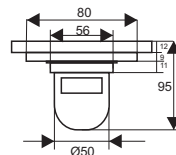

ZT579-1B

- Material: Brass
- Surface treatment: Lacquered
- Color: Black
- Size: 120x120x95mm
- Outlet: Ø50mm