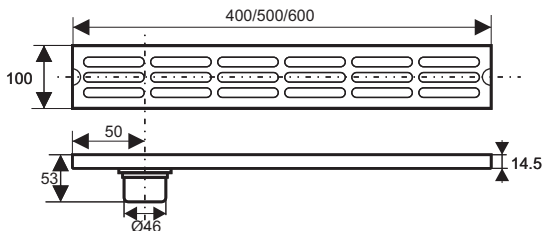

ZT625-60

- Material: 304 Stainless steel
- Surface treatment: Brushed
- Size: 600x28x68mm
- Outlet: Ø35

ZT625-80

- Material: 304 Stainless steel
- Surface treatment: Brushed
- Size: 800x28x68mm
- Outlet: Ø35