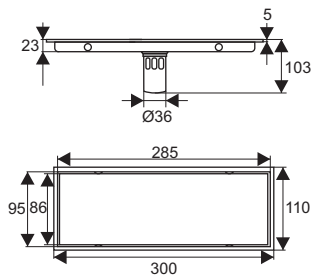

ZT553

- Material: 304 stainless steel
- Surface treatment: Brushed
- Size: 300x110x103 mm
- Outlet: Ø36

ZT553-2U

- Material: 304 stainless steel
- Surface treatment: Brushed
- Size: 300x110x93 mm
- Outlet: Ø63