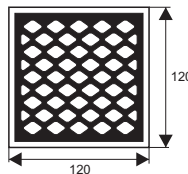

ZT574-1B

- Material: Brass
- Surface treatment: Lacquered
- Color: Black
- Size: 120x120x95mm
- Outlet: Ø50mm