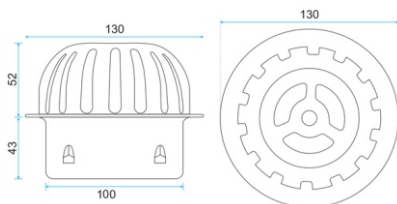

TS100-D110

- Material: 304 stainless steel
- Surface treatment: Polished
- Fit for hole size: 110mm