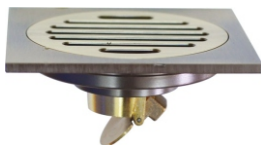

ZT543

- Material: Brass
- Finish: chrome
- Size: 99x99x80mm
- Outlet: Ø36mm