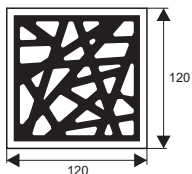

ZT573-1B

- Material: Brass
- Surface treatment: Lacquered
- Color: Black
- Size: 120x120x95mm
- Outlet: Ø50mm