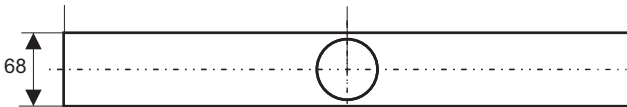

ZT662-80L

- Material: 304 Stainless steel
- Surface treatment: Brushed
- Size: 800x68x55mm
- Outlet: Ø45

ZT662-60U

- Material: 304 Stainless steel
- Surface treatment: Brushed
- Size: 600x68x88mm
- Outlet: Ø45