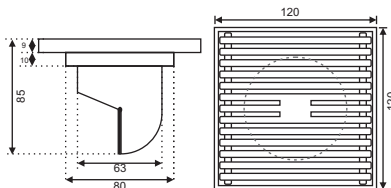

ZT5701-C

- Material: Brass
- Color: Polished
- Size: 120x120x85mm
- Outlet: Ø63mm