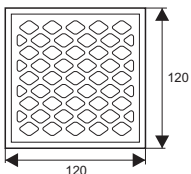

ZT574

- Material: Brass
- Finish: Chrome
- Color: Silver
- Size: 120x120x95mm
- Outlet: Ø50mm