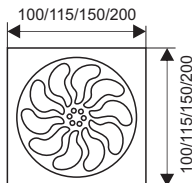

Ts110

- Material: 201 stainless steel
- Surface treatment: polished
- Size: 98x98x37mm
- Outlet: Ø45

BJ9208

- Material: 201 stainless steel
- Surface treatment: Brushed
- Size: 100x100x35mm
- Outlet: Ø45

TS102-L

- Material: 201 stainless steel
- Surface treatment: Brushed
- Size: 100x100x40mm
- Outlet: Ø41

TS122-L

- Material: 201 stainless steel
- Surface treatment: Brushed
- Size: 120x120x50mm
- Outlet: Ø64

TS152-L

- Material: 201 stainless steel
- Surface treatment: Brushed
- Size: 150x150x60mm
- Outlet: Ø80

TS201-L

- Material: 201 stainless steel
- Surface treatment: Brushed
- Size: 200x200x75mm
- Outlet: Ø96