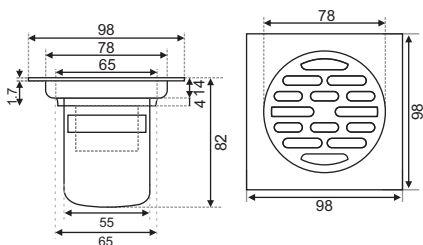

TS515-1L

- Material: 304 stainless steel
- Surface treatment: Brushed
- Size: 150x150x50mm
- Outlet: Ø91

ZT535-10

- Material: 304 stainless steel
- Surface treatment: Brushed
- Size: 100x100x80mm
- Outlet: Ø38

ZT535-12

- Material: 304 stainless steel
- Surface treatment: Brushed
- Size: 120x120x83mm
- Outlet: Ø55

TS125-304

- Material: 304 stainless steel
- Surface treatment: Brushed
- Size: 118x118x80mm
- Outlet: Ø50

TS125-304-2U

- Material: 304 stainless steel
- Surface treatment: Brushed
- Size: 118x118x94mm
- Outlet: Ø55

TS109-304

- Material: 304 stainless steel
- Surface treatment: Brushed
- Size: 98x98x78mm
- Outlet: Ø36