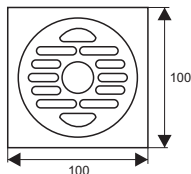

TS108

- Material: 201 stainless steel
- Surface treatment: Polished
- Size: 100x100x76mm
- Outlet: Ø37