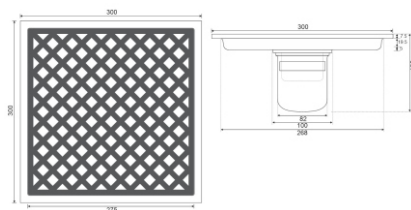

1. **ZT536-30**
2. Material: 304 stainless steel
   - Surface treatment: Brushed
   - Size: 300x300x125mm
   - Outlet: Ø82