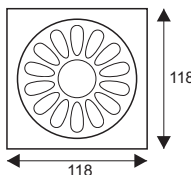

TS126 DOUBLE

- Material: 201 stainless steel
- Surface treatment: Polished
- Size: 118x118x80mm
- Outlet: Ø50

TS124 DOUBLE

- Material: 201 stainless steel
- Surface treatment: Polished
- Size: 118x118x80mm
- Outlet: Ø50