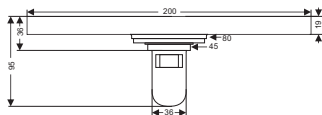

ZT585-20Brushed

- Material: Brass
- Finish: Chrome
- Color: Brushed
- Size: 200x83x95mm
- Outlet: Ø36mm