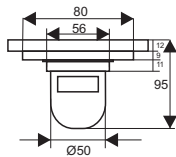

ZT575-1B

- Material: Brass
- Surface treatment: Lacquered
- Color: Black
- Size: 120x120x95mm
- Outlet: Ø50mm