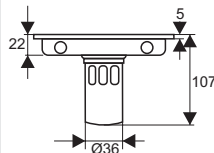

ZT656

- Material: 304 stainless steel
- Surface treatment: Brushed
- Size: 110x110x107mm
- Outlet: Ø36