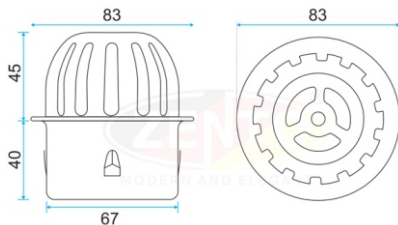

TS100-D75

- Material: 304 stainless steel
- Surface treatment: Polished
- Fit for hole size: 75mm