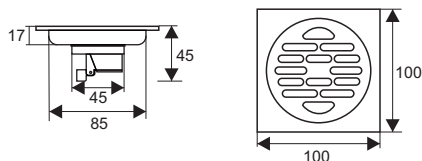

ZT542-1L

- Material: Brass
- Finish: chrome
- Size: 100x100x45mm
- Outlet: Ø36mm