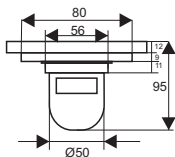

ZT570

- Material: Brass
- Finish: Chrome
- Color: Silver
- Size: 120x120x95mm
- Outlet: Ø50mm