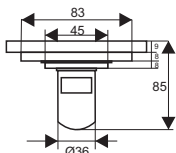

*The oil-rubbed bronze shower drain is composed of brass material, has oil-rubbed bronze finish that keeps shower drain commercial and modern, dimension of shower drain can be 10*10cm.*

ZT521

- Material: Brass
- Surface treatment: Lacquered
- Color: Black
- Size: 100x100x85mm
- Outlet: Ø36mm