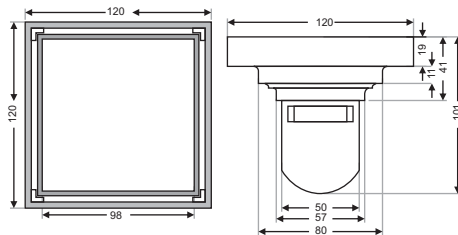

ZT532-1AV

- Material: Brass
- Color: Chrome
- Size: 120x120x62mm
- Outlet: Ø39mm

ZT532-2U

- Material: Brass
- Color: Chrome
- Size: 120x120x101mm
- Outlet: Ø50mm

ZT532Brushed-2U

- Material: Brass
- Color: Silver
- Size: 120x120x101mm
- Outlet: Ø50mm