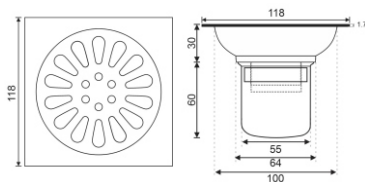

ZT535-12

- Material: 304 stainless steel
- Surface treatment: Brushed
- Size: 120x120x83mm
- Outlet: Ø55

TS125-304

- Material: 304 stainless steel
- Surface treatment: Brushed
- Size: 118x118x80mm
- Outlet: Ø50

TS125-304-2U

- Material: 304 stainless steel
- Surface treatment: Brushed
- Size: 118x118x94mm
- Outlet: Ø55

TS109-304

- Material: 304 stainless steel
- Surface treatment: Brushed
- Size: 98x98x78mm
- Outlet: Ø36

TS109-304-2U

- Material: 304 stainless steel
- Surface treatment: Brushed
- Size: 98x98x82mm
- Outlet: Ø55

TS109-304-AV

- Material: 304 stainless steel
- Surface treatment: Brushed
- Size: 100x100x38mm
- Outlet: Ø40