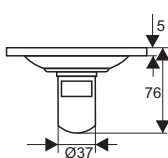

TS106

- Material: 201 stainless steel
- Surface treatment: Polished
- Size: 100x100x76mm
- Outlet: Ø37