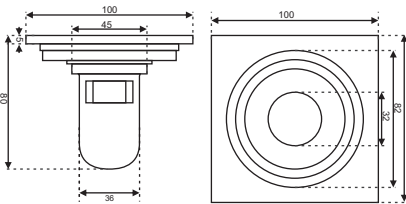

ZT501-Brushed

- Material: Brass
- Color: Brushed
- Size: 100x100x90mm
- Outlet: Ø36mm