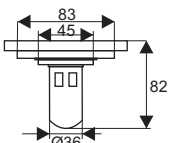

ZT708

- Material: Brass
- Finish: Chrome
- Color: Silver
- Size: 100x100x82mm
- Outlet: Ø36mm