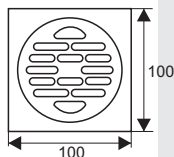

ZT504-1AV

- Material: Brass
- Finish: Chrome
- Color: Silver
- Size: 100x100x40mm
- Outlet: Ø39mm