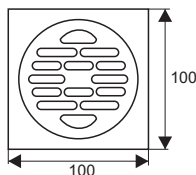

TS109

- Material: 201 stainless steel
- Surface treatment: Brushed
- Size: 100x100x78mm
- Outlet: Ø36