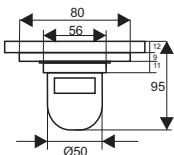

ZT571

- Material: Brass
- Finish: Chrome
- Color: Silver
- Size: 120x120x95mm
- Outlet: Ø50mm

ZT572

- Material: Brass
- Finish: Chrome
- Color: Silver
- Size: 120x120x95mm
- Outlet: Ø50mm

ZT573

- Material: Brass
- Finish: Chrome
- Color: Silver
- Size: 120x120x95mm
- Outlet: Ø50mm