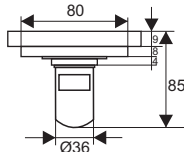

ZT502

- Material: Brass
- Finish: Brushed brass
- Color: Gold
- Size: 100x100x78mm
- Outlet: Ø36mm

ZT502-1av

- Material: Brass
- Surface treatment: Brushed
- Size: 100x100x37mm
- Outlet: Ø36mm

ZT528

- Material: Brass
- Surface treatment: Brushed
- Size: 100x100x85mm
- Outlet: Ø36mm