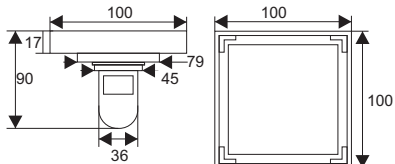

ZT530

- Material: Brass
- Finish: chrome
- Size: 100x100x90mm
- Outlet: Ø36mm