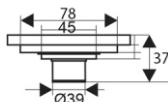

ZT502-1av

- Material: Brass
- Surface treatment: Brushed
- Size: 100x100x37mm
- Outlet: Ø36mm