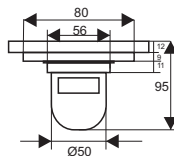

ZT573

- Material: Brass
- Finish: Chrome
- Color: Silver
- Size: 120x120x95mm
- Outlet: Ø50mm