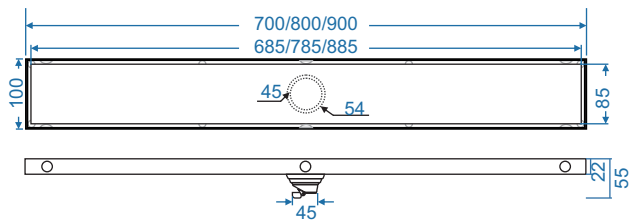

ZT661-90L

- Material: 304 Stainless steel
- Surface treatment: Brushed
- Size: 900x100x55 mm
- Outlet: Ø63