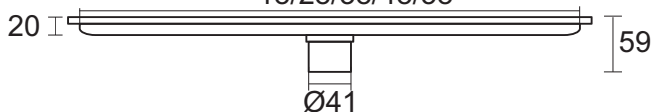

18/28/38/48/58