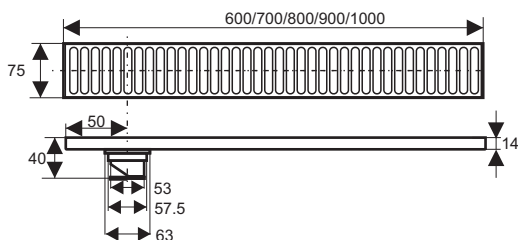

ZT758-60

- Material: 304 stainless steel
- Surface treatment: Brushed
- Size: 600x75x40 mm
- Outlet: Ø53

ZT758-70

- Material: 304 stainless steel
- Surface treatment: Brushed
- Size: 700x75x40 mm
- Outlet: Ø53

ZT758-80

- Material: 304 stainless steel
- Surface treatment: Brushed
- Size: 800x75x40 mm
- Outlet: Ø53

ZT758-90

- Material: 304 stainless steel
- Surface treatment: Brushed
- Size: 900x75x40 mm
- Outlet: Ø53

ZT758-100

- Material: 304 stainless steel
- Surface treatment: Brushed
- Size: 1000x75x40 mm
- Outlet: Ø53