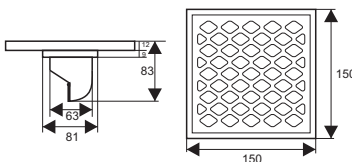

ZT674

- Material: Brass
- Surface treatment: polished
- Color: silver
- Size: 150x150x83mm
- Outlet: Ø63mm