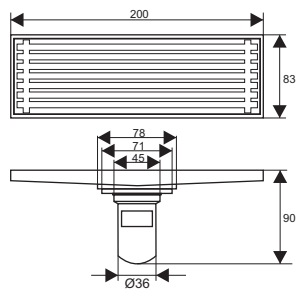

ZT580-20C

- Material: Brass
- Finish: Chrome
- Color: Silver
- Size: 200x83x90mm
- Outlet: Ø36mm