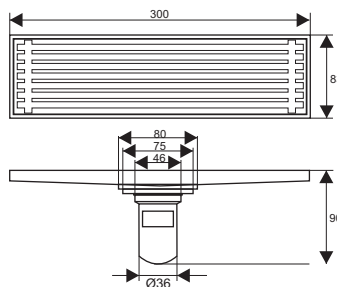

ZT580-20C

- Material: Brass
- Finish: Chrome
- Color: Silver
- Size: 200x83x90mm
- Outlet: Ø36mm

ZT580-20AB

- Material: Brass
- Finish: Antique brass
- Color: Antique Bronze
- Size: 200x83x90mm
- Outlet: Ø36mm

ZT580-30AB

- Material: Brass
- Color: Antique Brass
- Size: 300x83x90mm
- Outlet: Ø36mm

ZT580-30B

- Material: Brass
- Color: Black
- Size: 300x83x90mm
- Outlet: Ø36mm

ZT580-30C

- Material: Brass
- Color: Polished
- Size: 300x83x90mm
- Outlet: Ø36mm