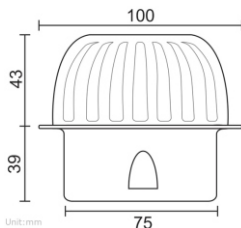

TS100-D90

- Material: 201 stainless steel
- Surface treatment: Polished
- Fit for hole size: 80-90mm