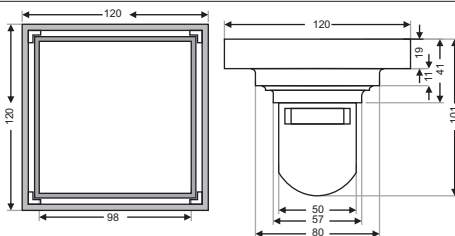

ZT532Brushed-2U

- Material: Brass
- Color: Silver
- Size: 120x120x101mm
- Outlet: Ø50mm