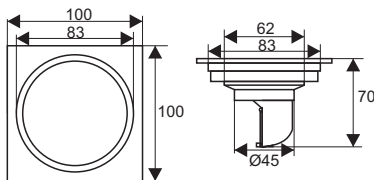

The silver shower drain is made of good quality brass material, surface has chrome finish that keeps surface smooth and solid. Shown in silver.