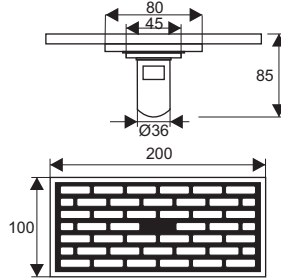

ZT596-1B

- Material: Brass
- Finished: Lacquered
- Color: Black
- Size: 200x100x85mm
- Outlet: Ø36mm