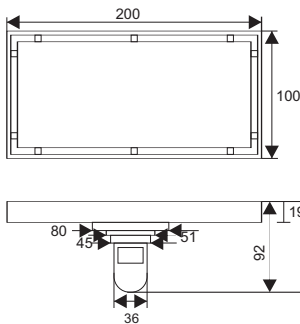

ZT595-Brushed AB

- Material: Brass
- Finish: Brushed Antique Brass
- Color: Silver
- Size: 200x200x92mm
- Outlet: Ø36mm