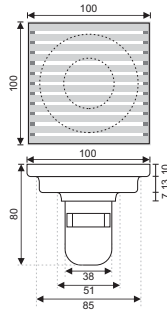

ZT535-10

- Material: 304 stainless steel
- Surface treatment: Brushed
- Size: 100x100x80mm
- Outlet: Ø38