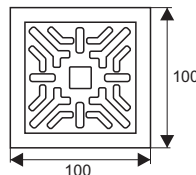

TS104

- Material: 201 stainless steel
- Surface treatment: Polished
- Size: 100x100x76mm
- Outlet: Ø37