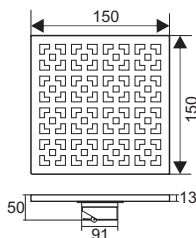

ZT533-15

- Material: 304 stainless steel
- Surface treatment: Brushed
- Size: 150X150x50mm
- Outlet: Ø91