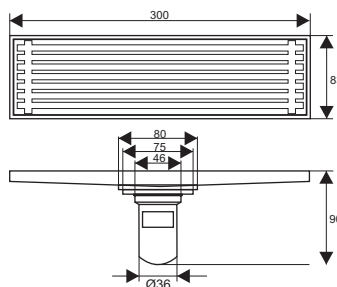

ZT580-30AB

- Material: Brass
- Color: Antique Brass
- Size: 300x83x90mm
- Outlet: Ø36mm

ZT580-30B

- Material: Brass
- Color: Black
- Size: 300x83x90mm
- Outlet: Ø36mm

ZT580-30C

- Material: Brass
- Color: Polished
- Size: 300x83x90mm
- Outlet: Ø36mm