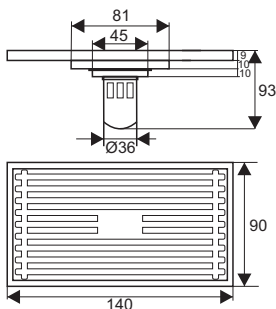

ZT580U-60B

- Material: Brass
- Color: Black
- Size: 600x83x85mm
- Outlet: Ø36mm

ZT580U-60 Brushed

- Material: Brass
- Color: Brushed
- Size: 600x83x85mm
- Outlet: Ø36mm

ZT580U-60C

- Material: Brass
- Color: Polished
- Size: 600x83x85mm
- Outlet: Ø36mm

ZT580U-60AB

- Material: Brass
- Color: Antique Brass
- Size: 600x83x85mm
- Outlet: Ø36mm

ZT558-AB

- Material: Brass
- Finish: Antique Brass
- Color: Antique bronze
- Size: 140x90x93mm
- Ø36mm

ZT558-C

- Material: Brass
- Finish: Chrome
- Color: Silver
- Size: 140x90x93mm
- Outlet: Ø36mm