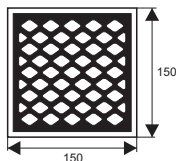

ZT674-1B

- Material: Brass
- Surface treatment: Lacquered
- Color: Black
- Size: 150x150x83mm
- Outlet: Ø63mm