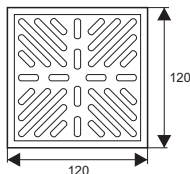

ZT542

- Material: Brass
- Finish: chrome
- Size: 100x100x80mm
- Outlet: Ø36mm

ZT542-1L

- Material: Brass
- Finish: chrome
- Size: 100x100x45mm
- Outlet: Ø36mm

ZT575

- Material: Brass
- Finish: Silver
- Color: Chrome
- Size: 120x120x95mm
- Outlet: Ø50mm