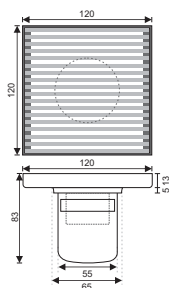

ZT535-12

- Material: 304 stainless steel
- Surface treatment: Brushed
- Size: 120x120x83mm
- Outlet: Ø55