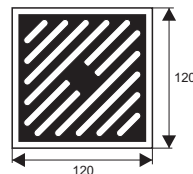

ZT579-1B

- Material: Brass
- Surface treatment: Lacquered
- Color: Black
- Size: 120x120x95mm
- Outlet: Ø50mm