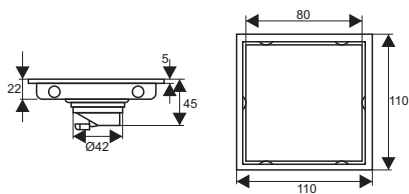

ZT556-1L

- Material: 304 stainless steel
- Surface treatment: Brushed
- Size: 110x110x45 mm
- Outlet: Ø42