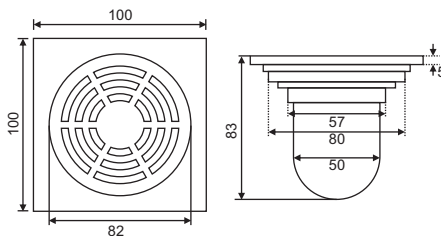

ZT505-2U

- Material: Brass
- Finish: Chrome
- Color: Silver
- Size: 100x100x84mm
- Outlet: Ø50mm