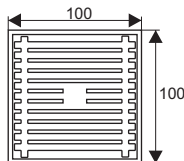

ZT525-1AV

- Material: Brass
- Surface treatment: Polished
- Size: 100x100x45mm
- Outlet: Ø36mm