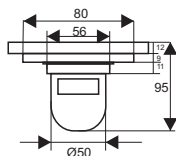

ZT508-2U

- Material: Brass
- Finish: Chrome
- Color: Silver
- Size: 100x100x84mm
- Outlet: Ø50mm

ZT505-2U

- Material: Brass
- Finish: Chrome
- Color: Silver
- Size: 100x100x84mm
- Outlet: Ø50mm

ZT570

- Material: Brass
- Finish: Chrome
- Color: Silver
- Size: 120x120x95mm
- Outlet: Ø50mm