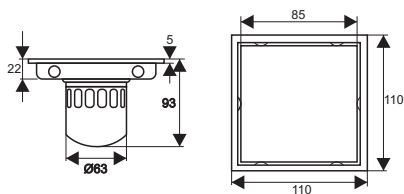

ZT556-2U

- Material: 304 stainless steel
- Surface treatment: Brushed
- Size: 110x110x93 mm
- Outlet: Ø63