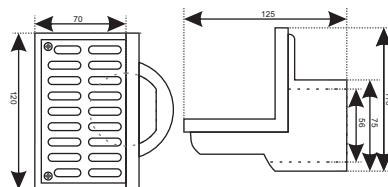

- Material: ABS + inox 304
- Surface treatment: Brushed
- Size: 125x70x105mm
- Outlet: Ø75

FD41M

- Material: Brass
- Surface treatment: Polished
- Size: 58x27 mm
- Outlet: G1 1/4.

1. Anti valve

2. S-trap drain