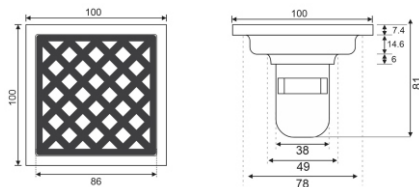

1. **ZT536-10**
2. Material: 304 stainless steel
   - Surface treatment: Brushed
   - Size: 100x100x81mm
   - Outlet: Ø38