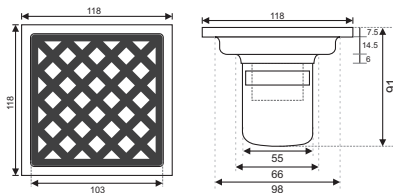

ZT656-2U

- Material: 304 stainless steel
- Surface treatment: Brushed
- Size: 110x110x93mm
- Outlet: Ø63

ZT654-2U

- Material: 304 stainless steel
- Surface treatment: Brushed
- Size: 150x150x93mm
- Outlet: Ø63

ZT536-10

- Material: 304 stainless steel
- Surface treatment: Brushed
- Size: 100x100x81mm
- Outlet: Ø38

ZT536-12

- Material: 304 stainless steel
- Surface treatment: Brushed
- Size: 118x118x91mm
- Outlet: Ø55