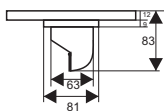

ZT674-1B

- Material: Brass
- Surface treatment: Lacquered
- Color: Black
- Size: 150x150x83mm
- Outlet: Ø63mm