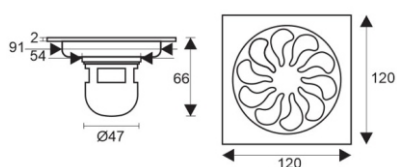

TS109-304-2U

- Material: 304 stainless steel
- Surface treatment: Brushed
- Size: 98x98x82mm
- Outlet: Ø55

TS109-304-AV

- Material: 304 stainless steel
- Surface treatment: Brushed
- Size: 100x100x38mm
- Outlet: Ø40

TS123-304-2U

- Material: 304 stainless steel
- Surface treatment: Brushed
- Size: 118x118x90mm
- Outlet: Ø55

TS123-304

- Material: 304 stainless steel
- Surface treatment: Brushed
- Size: 118x118x80mm
- Outlet: Ø50

TS322-2U

- Material: 304 stainless steel
- Surface treatment: Brushed
- Size: 120x120x74mm
- Outlet: Ø57

TS322

- Material: 304 stainless steel
- Surface treatment: Brushed
- Size: 120x120x66mm
- Outlet: Ø47