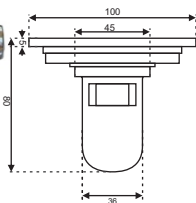

ZT501-C

- Material: Brass
- Finish: Chrome
- Color: Silver
- Size: 100x100x90mm
- Outlet: Ø50mm