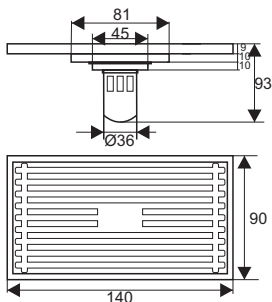

ZT558-AB

- Material: Brass
- Finish: Antique Brass
- Color: Antique bronze
- Size: 140x90x93mm
- Ø36mm