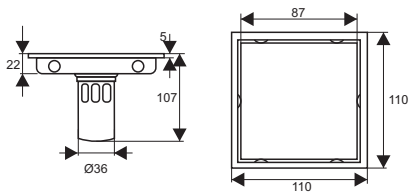

ZT556

- Material: 304 stainless steel
- Surface treatment: Brushed
- Size: 110x110x107 mm
- Outlet: Ø36