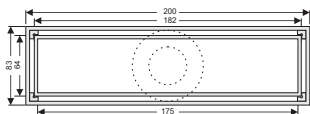

ZT598

- Material: Brass
- Finished: chrome
- Color: silver
- Size: 200x100x85mm
- Outlet: Ø36mm

ZT599

- Material: Brass
- Finished: chrome
- Color: silver
- Size: 200x100x85mm
- Outlet: Ø36mm

ZT585-20B

- Material: Brass
- Finish: Chrome
- Color: Black
- Size: 200x83x95mm
- Outlet: Ø36mm