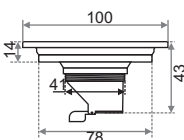

ZT506

- Material: Brass
- Finish: Brushed brass
- Color: Gold
- Size: 100x100x66mm
- Outlet: Ø36mm

ZT504

- Material: Brass
- Finish: Chrome
- Color: Silver
- Size: 100x100x66mm
- Outlet: Ø36mm

ZT508

- Material: Brass
- Finish: Chrome
- Color: Silver
- Size: 100x100x66mm
- Outlet: Ø36mm