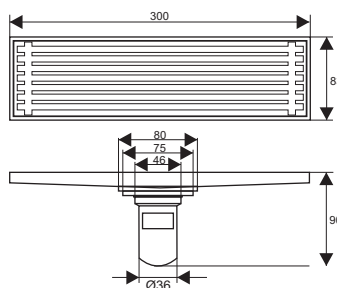

ZT580-20C

- Material: Brass
- Finish: Chrome
- Color: Silver
- Size: 200x83x90mm
- Outlet: Ø36mm

ZT580-20AB

- Material: Brass
- Finish: Antique brass
- Color: Antique Bronze
- Size: 200x83x90mm
- Outlet: Ø36mm

ZT580-30AB

- Material: Brass
- Color: Antique Brass
- Size: 300x83x90mm
- Outlet: Ø36mm

ZT580-30B

- Material: Brass
- Color: Black
- Size: 300x83x90mm
- Outlet: Ø36mm

ZT580-30C

- Material: Brass
- Color: Polished
- Size: 300x83x90mm
- Outlet: Ø36mm