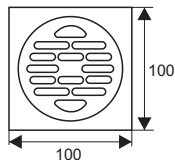

ZT528-1AV

- Material: Brass
- Surface treatment: Brushed
- Size: 100x100x45mm
- Outlet: Ø39mm

ZT559

- Material: Brass
- Finish: Chrome
- Color: Silver
- Size: 120x120x80mm
- Outlet: Ø50mm

ZT559-1Pro

- Material: Brass
- Finish: Chrome
- Color: Silver
- Size: 120x120x80mm
- Outlet: Ø50mm