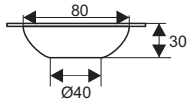

BJ8201

- Material: 201 stainless steel
- Surface treatment: Brushed
- Size: 100x100x30mm
- Outlet: Ø40