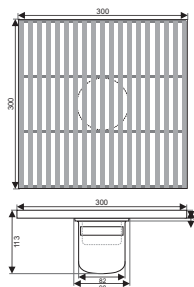

ZT535-30

- Material: 304 stainless steel
- Surface treatment: Brushed
- Size: 300X300x113mm
- Outlet: Ø82