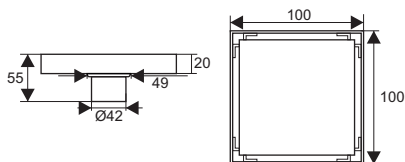

ZT556-2U

- Material: 304 stainless steel
- Surface treatment: Brushed
- Size: 110x110x93 mm
- Outlet: Ø63

TS133-1L

- Material: 304 stainless steel
- Surface treatment: Brushed
- Size: 100x100x55 mm
- Outlet: Ø42