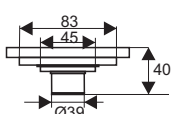

ZT528-1AV

- Material: Brass
- Surface treatment: Brushed
- Size: 100x100x45mm
- Outlet: Ø36mm

ZT525-1AV

- Material: Brass
- Surface treatment: Polished
- Size: 100x100x45mm
- Outlet: Ø36mm

ZT508-1AV

- Material: Brass
- Finish: Chrome
- Color: Silver
- Size: 100x100x40mm
- Outlet: Ø39mm