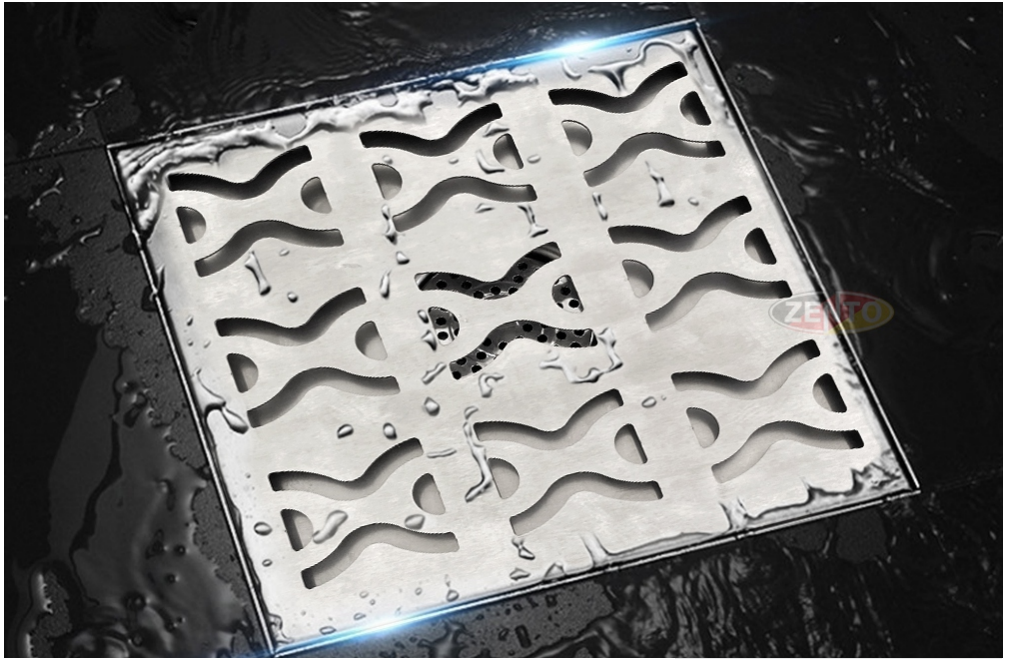

ZT537-30

- Material: 304 stainless steel
- Surface treatment: Brushed
- Size: 300X300x55mm
- Outlet: Ø88