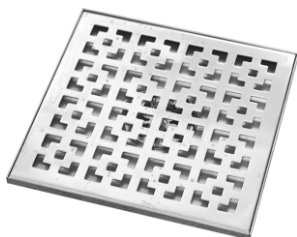

- ZT536-20**
- Material: 304 stainless steel
 - Surface treatment: Brushed
 - Size: 200x200x125mm
 - Outlet: Ø82

- ZT536-30**
- Material: 304 stainless steel
 - Surface treatment: Brushed
 - Size: 300x300x125mm
 - Outlet: Ø82

ZT533-30

- Material: 304 stainless steel
- Surface treatment: Brushed
- Size: 300X300x50mm
- Outlet: Ø91

ZT533-20

- Material: 304 stainless steel
- Surface treatment: Brushed
- Size: 200X200x50mm
- Outlet: Ø91