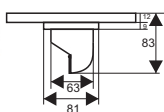

ZT676-1B

- Material: Brass
- Surface treatment: Lacquered
- Color: Black
- Size: 150x150x83mm
- Outlet: Ø63mm