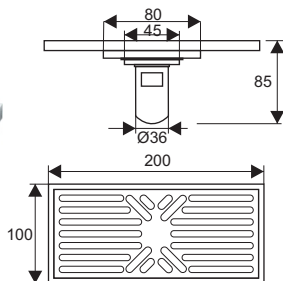

ZT597

- Material: Brass
- Finished: chrome
- Color: silver
- Size: 200x100x85mm
- Outlet: Ø36mm