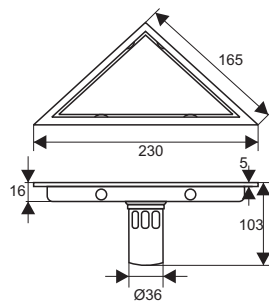

ZT451-60

- Material: 304 stainless steel
- Surface treatment: Brushed
- Size: 600x100x59mm
- Outlet: Ø41

TRIANGLE SHOWER DRAIN - Tile Insert

The hidden shower drain is made of good quality stainless steel material, surface has brushed finish that keeps shower drain exquisite and vivid.

ZT555

- Material: 304 stainless steel
- Surface treatment: Brushed
- Size: 230x165x103 mm
- Outlet: Ø36

ZT555-2U

- Material: 304 stainless steel
- Surface treatment: Brushed
- Size: 230x165x92 mm
- Outlet: Ø63