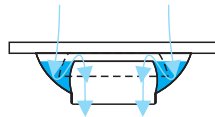

4. Bell trap