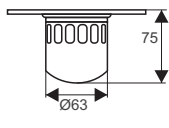

ZT560-2U

- Material: 304 stainless steel
- Surface treatment: Polished
- Size: 110x110x75mm
- Outlet: Ø63

ZT561-2U

- Material: 304 stainless steel
- Surface treatment: Polished
- Size: 150x150x75mm
- Outlet: Ø63

ZT562-2U

- Material: 304 stainless steel
- Surface treatment: Polished
- Size: 123x123x75mm
- Outlet: Ø63