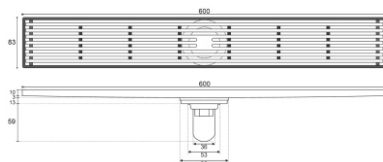

ZT580U-60B

- Material: Brass
- Color: Black
- Size: 600x83x85mm
- Outlet: Ø36mm