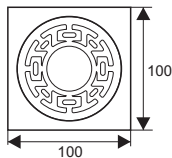

ZT-BJ509

- Material: Brass
- Finish: Brushed brass
- Color: Gold
- Size: 100x100x66mm
- Outlet: Ø36mm