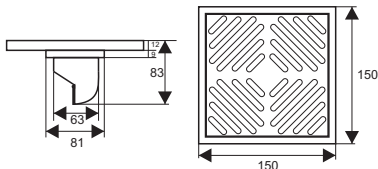

ZT678

- Material: Brass
- Finished: chrome
- Color: silver
- Size: 150x150x83mm
- Outlet: Ø63mm