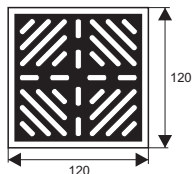

ZT576-1B

- Material: Brass
- Surface treatment: Lacquered
- Color: Black
- Size: 120x120x95mm
- Outlet: Ø50mm