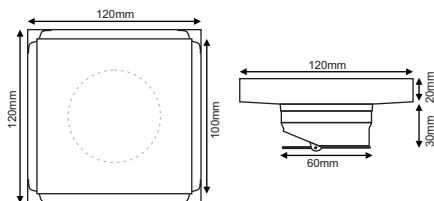

ZT554-1L

- Material: 304 stainless steel
- Surface treatment: Brushed
- Size: 150x150x50 mm
- Outlet: Ø42

ZT554-2U

- Material: 304 stainless steel
- Surface treatment: Brushed
- Size: 150x150x93 mm
- Outlet: Ø63

ZT556

- Material: 304 stainless steel
- Surface treatment: Brushed
- Size: 110x110x107 mm
- Outlet: Ø36

ZT556-1L

- Material: 304 stainless steel
- Surface treatment: Brushed
- Size: 110x110x45 mm
- Outlet: Ø42

ZT556-2U

- Material: 304 stainless steel
- Surface treatment: Brushed
- Size: 110x110x93 mm
- Outlet: Ø63

TS133-1L

- Material: 304 stainless steel
- Surface treatment: Brushed
- Size: 100x100x55 mm
- Outlet: Ø42

TS135-1L

- Material: 304 stainless steel
- Surface treatment: Brushed
- Size: 120x120x 50mm
- Outlet: Ø60

TS136-1L

- Material: 304 stainless steel
- Surface treatment: Brushed
- Size: 150x150x 50mm
- Outlet: Ø80