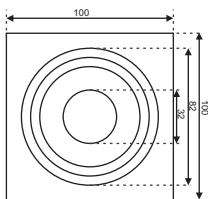

ZT501-C

- Material: Brass
- Finish: Chrome
- Color: Silver
- Size: 100x100x90mm
- Outlet: Ø50mm