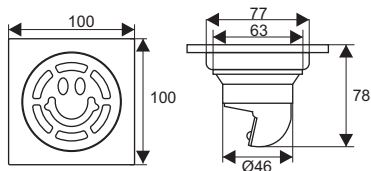

TS132-L

- Material: 201 stainless steel
- Surface treatment: Polished
- Size: 100x100x78mm
- Outlet: Ø46