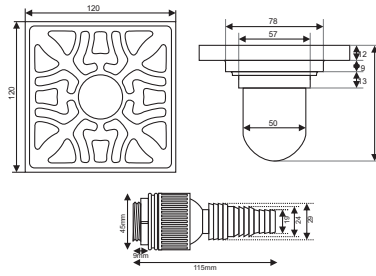

ZT581 Double

- Material: Brass
- Finish: Chrome
- Color: Silver
- Size: 120x120x85mm
- Outlet: Ø50mm