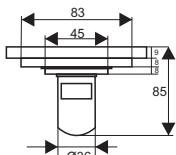

ZT526

- Material: Brass
- Surface treatment: Lacquered
- Color: Black
- Size: 100x100x85mm
- Outlet: Ø36mm