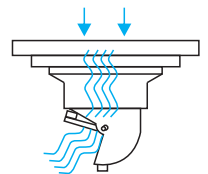

5. ABS body trap