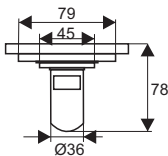

ZT502

- Material: Brass
- Finish: Brushed brass
- Color: Gold
- Size: 100x100x78mm
- Outlet: Ø36mm

ZT502-1av

- Material: Brass
- Surface treatment: Brushed
- Size: 100x100x37mm
- Outlet: Ø36mm

ZT528

- Material: Brass
- Surface treatment: Brushed
- Size: 100x100x85mm
- Outlet: Ø36mm