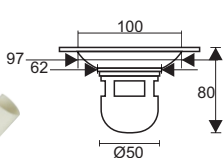

TS126 DOUBLE

- Material: 201 stainless steel
- Surface treatment: Polished
- Size: 118x118x80mm
- Outlet: Ø50