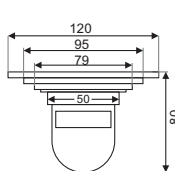

ZT559-1Pro

- Material: Brass
- Finish: Chrome
- Color: Silver
- Size: 120x120x80mm
- Outlet: Ø50mm