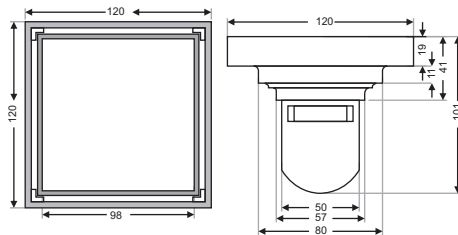

ZT532-2U

- Material: Brass
- Color: Chrome
- Size: 120x120x101mm
- Outlet: Ø50mm