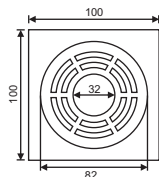

ZT503-2U

- Material: Brass
- Finish: Chrome
- Color: Silver
- Size: 100x100x78mm
- Outlet: Ø50mm