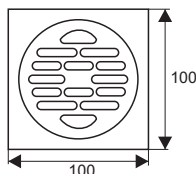

TS107

- Material: 201 stainless steel
- Surface treatment: Polished
- Size: 100x100x76mm
- Outlet: Ø37