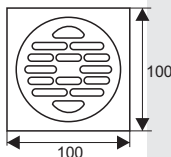

ZT508-1AV

- Material: Brass
- Finish: Chrome
- Color: Silver
- Size: 100x100x40mm
- Outlet: Ø39mm