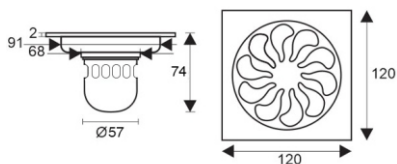

TS125-304-2U

- Material: 304 stainless steel
- Surface treatment: Brushed
- Size: 118x118x94mm
- Outlet: Ø55

TS109-304

- Material: 304 stainless steel
- Surface treatment: Brushed
- Size: 98x98x78mm
- Outlet: Ø36

TS109-304-2U

- Material: 304 stainless steel
- Surface treatment: Brushed
- Size: 98x98x82mm
- Outlet: Ø55

TS109-304-AV

- Material: 304 stainless steel
- Surface treatment: Brushed
- Size: 100x100x38mm
- Outlet: Ø40

TS123-304-2U

- Material: 304 stainless steel
- Surface treatment: Brushed
- Size: 118x118x90mm
- Outlet: Ø55

TS123-304

- Material: 304 stainless steel
- Surface treatment: Brushed
- Size: 118x118x80mm
- Outlet: Ø50