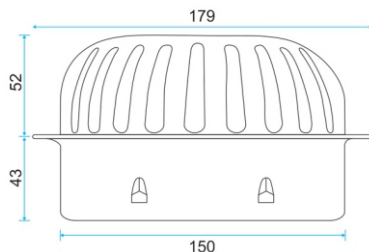

TS100-D160

- Material: 304 stainless steel
- Surface treatment: Polished
- Fit for hole size: 160mm