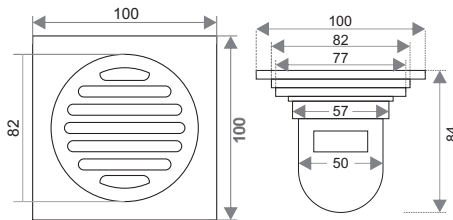

ZT608-2U

- Material: Brass
- Finish: Chrome
- Color: Silver
- Size: 100x100x84mm
- Outlet: Ø50mm