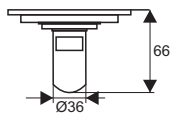

ZT-BJ507

- Material: Brass
- Finish: Chrome
- Color: Silver
- Size: 100x100x66mm
- Outlet: Ø36mm