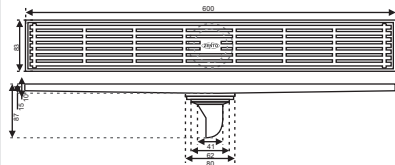

ZT580-30Brushed

- Material: Brass
- Color: Brushed
- Size: 300x83x90mm
- Outlet: Ø36mm

ZT580-60AB

- Material: Brass
- Color: Antique Brass
- Size: 600x83x87mm
- Outlet: Ø36mm

ZT580-60B

- Material: Brass
- Color: Black
- Size: 600x83x87mm
- Outlet: Ø36mm