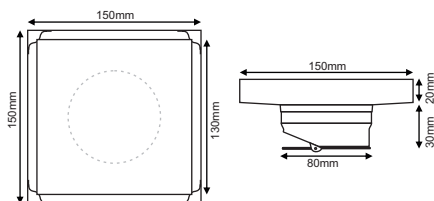

ZT554-1L

- Material: 304 stainless steel
- Surface treatment: Brushed
- Size: 150x150x50 mm
- Outlet: Ø42

ZT554-2U

- Material: 304 stainless steel
- Surface treatment: Brushed
- Size: 150x150x93 mm
- Outlet: Ø63

ZT556

- Material: 304 stainless steel
- Surface treatment: Brushed
- Size: 110x110x107 mm
- Outlet: Ø36

ZT556-1L

- Material: 304 stainless steel
- Surface treatment: Brushed
- Size: 110x110x45 mm
- Outlet: Ø42

ZT556-2U

- Material: 304 stainless steel
- Surface treatment: Brushed
- Size: 110x110x93 mm
- Outlet: Ø63

TS133-1L

- Material: 304 stainless steel
- Surface treatment: Brushed
- Size: 100x100x55 mm
- Outlet: Ø42

TS135-1L

- Material: 304 stainless steel
- Surface treatment: Brushed
- Size: 120x120x 50mm
- Outlet: Ø60

TS136-1L

- Material: 304 stainless steel
- Surface treatment: Brushed
- Size: 150x150x 50mm
- Outlet: Ø80