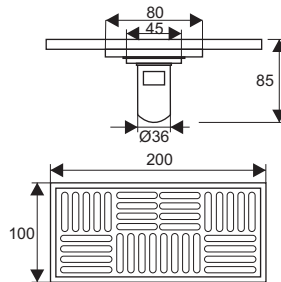

ZT598-1B

- Material: Brass
- Finished: Lacquered
- Color: black
- Size: 200x100x85mm
- Outlet: Ø36mm