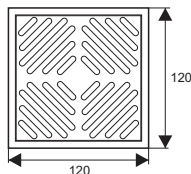

ZT578

- Material: Brass
- Finish: Chrome
- Color: Silver
- Size: 120x120x95mm
- Outlet: Ø50mm