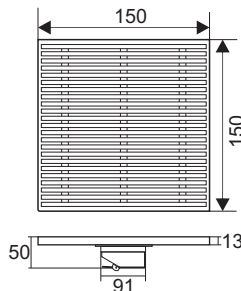

TS134-1L

- Material: 304 stainless steel
- Surface treatment: Brushed
- Size: 110x110x55 mm
- Outlet: Ø42

TS515-1L

- Material: 304 stainless steel
- Surface treatment: Brushed
- Size: 150x150x50mm
- Outlet: Ø91

ZT535-10

- Material: 304 stainless steel
- Surface treatment: Brushed
- Size: 100x100x80mm
- Outlet: Ø38

ZT535-12

- Material: 304 stainless steel
- Surface treatment: Brushed
- Size: 120x120x83mm
- Outlet: Ø55