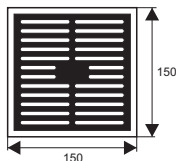

ZT680-1B

- Material: Brass
- Surface treatment: Lacquered
- Color: Black
- Size: 150x150x83mm
- Outlet: Ø63mm