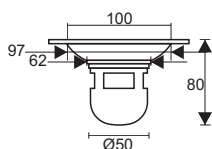

TS126 DOUBLE

- Material: 201 stainless steel
- Surface treatment: Polished
- Size: 118x118x80mm
- Outlet: Ø50

TS124 DOUBLE

- Material: 201 stainless steel
- Surface treatment: Polished
- Size: 118x118x80mm
- Outlet: Ø50