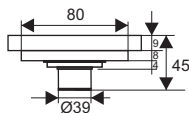

ZT525-1AV

- Material: Brass
- Surface treatment: Polished
- Size: 100x100x45mm
- Outlet: Ø36mm