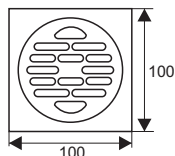

ZT504

- Material: Brass
- Finish: Chrome
- Color: Silver
- Size: 100x100x66mm
- Outlet: Ø36mm