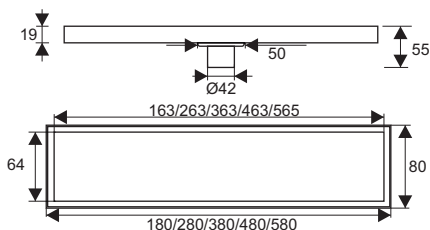

ZT653-18

- Material: 304 Stainless steel
- Surface treatment: Brushed
- Size: 180x80x55 mm
- Outlet: Ø42

ZT653-28

- Material: 304 Stainless steel
- Surface treatment: Brushed
- Size: 280x80x55 mm
- Outlet: Ø42

ZT653-38

- Material: 304 Stainless steel
- Surface treatment: Brushed
- Size: 380x80x55 mm
- Outlet: Ø42

ZT653-48

- Material: 304 Stainless steel
- Surface treatment: Brushed
- Size: 480x80x55 mm
- Outlet: Ø42

ZT653-58

- Material: 304 Stainless steel
- Surface treatment: Brushed
- Size: 580x80x55 mm
- Outlet: Ø42