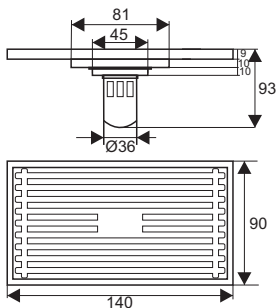

ZT580U-60B

- Material: Brass
- Color: Black
- Size: 600x83x85mm
- Outlet: Ø36mm

ZT580U-60 Brushed

- Material: Brass
- Color: Brushed
- Size: 600x83x85mm
- Outlet: Ø36mm

ZT580U-60C

- Material: Brass
- Color: Polished
- Size: 600x83x85mm
- Outlet: Ø36mm

ZT580U-60AB

- Material: Brass
- Color: Antique Brass
- Size: 600x83x85mm
- Outlet: Ø36mm

ZT558-AB

- Material: Brass
- Finish: Antique Brass
- Color: Antique bronze
- Size: 140x90x93mm
- Ø36mm

ZT558-C

- Material: Brass
- Finish: Chrome
- Color: Silver
- Size: 140x90x93mm
- Outlet: Ø36mm