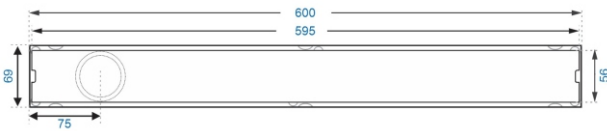

ZT662-80L

- Material: 304 Stainless steel
- Surface treatment: Brushed
- Size: 800x68x55mm
- Outlet: Ø45

ZT662-60U

- Material: 304 Stainless steel
- Surface treatment: Brushed
- Size: 600x68x88mm
- Outlet: Ø45