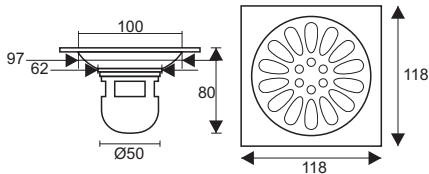

TS104

- Material: 201 stainless steel
- Surface treatment: Polished
- Size: 100x100x76mm
- Outlet: Ø37

TS107

- Material: 201 stainless steel
- Surface treatment: Polished
- Size: 100x100x76mm
- Outlet: Ø37

TS109

- Material: 201 stainless steel
- Surface treatment: Brushed
- Size: 100x100x78mm
- Outlet: Ø36

TS109-201-2U

- Material: 201 stainless steel
- Surface treatment: Brushed
- Size: 98x98x85mm
- Outlet: Ø55