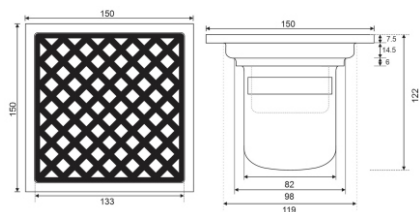

1. **ZT536-15**
2. Material: 304 stainless steel
   - Surface treatment: Brushed
   - Size: 150x150x122mm
   - Outlet: Ø82