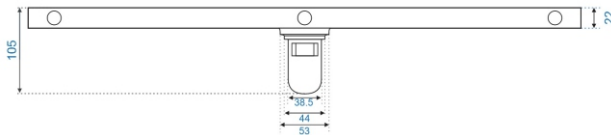

ZT662-80L

- Material: 304 Stainless steel
- Surface treatment: Brushed
- Size: 800x68x55mm
- Outlet: Ø45

ZT662-60U

- Material: 304 Stainless steel
- Surface treatment: Brushed
- Size: 600x68x88mm
- Outlet: Ø45