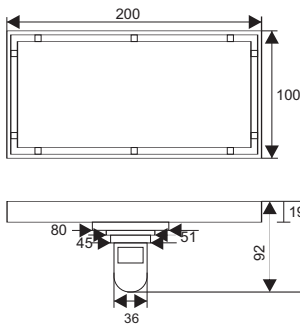

ZT595-AB

- Material: Brass
- Finish: Chrome
- Color: Silver
- Size: 200x200x92mm
- Outlet: Ø36mm