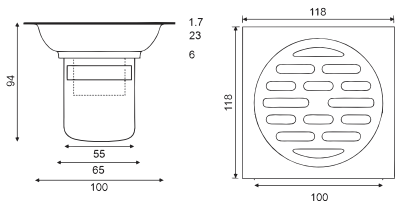

TS515-1L

- Material: 304 stainless steel
- Surface treatment: Brushed
- Size: 150x150x50mm
- Outlet: Ø91

ZT535-10

- Material: 304 stainless steel
- Surface treatment: Brushed
- Size: 100x100x80mm
- Outlet: Ø38

ZT535-12

- Material: 304 stainless steel
- Surface treatment: Brushed
- Size: 120x120x83mm
- Outlet: Ø55

TS125-304

- Material: 304 stainless steel
- Surface treatment: Brushed
- Size: 118x118x80mm
- Outlet: Ø50

TS125-304-2U

- Material: 304 stainless steel
- Surface treatment: Brushed
- Size: 118x118x94mm
- Outlet: Ø55

TS109-304

- Material: 304 stainless steel
- Surface treatment: Brushed
- Size: 98x98x78mm
- Outlet: Ø36