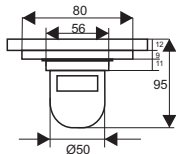

ZT542

- Material: Brass
- Finish: chrome
- Size: 100x100x80mm
- Outlet: Ø36mm

ZT542-1L

- Material: Brass
- Finish: chrome
- Size: 100x100x45mm
- Outlet: Ø36mm

ZT575

- Material: Brass
- Finish: Silver
- Color: Chrome
- Size: 120x120x95mm
- Outlet: Ø50mm