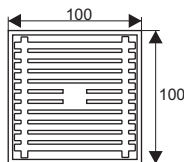

ZT528-1AV

- Material: Brass
- Surface treatment: Brushed
- Size: 100x100x45mm
- Outlet: Ø36mm