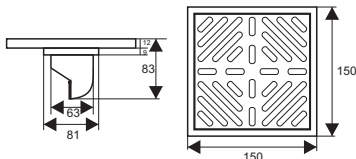

ZT676

- Material: Brass
- Finished: chrome
- Color: silver
- Size: 150x150x83mm
- Outlet: Ø63mm