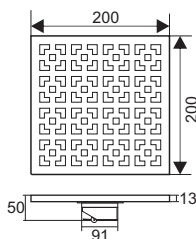

ZT533-20

- Material: 304 stainless steel
- Surface treatment: Brushed
- Size: 200X200x50mm
- Outlet: Ø91