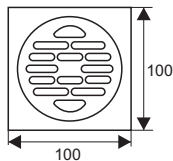

ZT541

- Material: Brass
- Surface treatment: Lacquered
- Color: Black
- Size: 100x100x80mm
- Outlet: Ø36mm