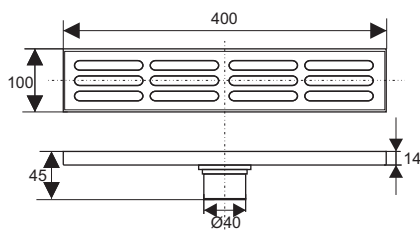

ZT552-40

- Material: 304 stainless steel
- Surface treatment: Brushed
- Size: 400x100x45 mm
- Outlet: Ø40