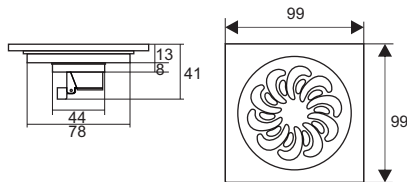

ZT5701-BRUSHED

- Material: Brass
- Color: Brushed
- Size: 120x120x85mm
- Outlet: Ø63mm

ZT539-1L

- Material: Brass
- Finish: Brushed brass
- Color: Silver
- Size: 150x150x84mm
- Outlet: Ø68mm

ZT540-1L

- Material: Brass
- Finish: chrome
- Size: 99x99x41mm
- Outlet: Ø44mm