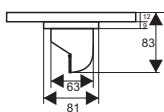

ZT680-1B

- Material: Brass
- Surface treatment: Lacquered
- Color: Black
- Size: 150x150x83mm
- Outlet: Ø63mm