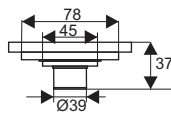

ZT502-1AV

- Material: Brass
- Finish: Brushed brass
- Color: Gold
- Size: 100x100x37mm
- Outlet: Ø39mm