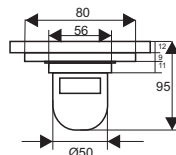

ZT577-1B

- Material: Brass
- Surface treatment: Lacquered
- Color: Black
- Size: 120x120x95mm
- Outlet: Ø50mm