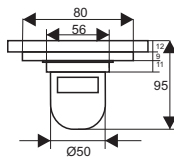

ZT572

- Material: Brass
- Finish: Chrome
- Color: Silver
- Size: 120x120x95mm
- Outlet: Ø50mm