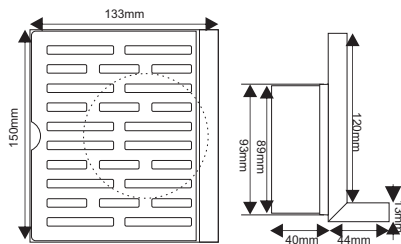

Ts142

- Material: 304 stainless steel
- Surface treatment: Brushed
- Size: 150x133x84mm
- Outlet: Ø89