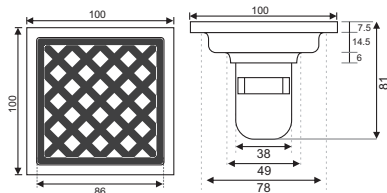

ZT656-2U

- Material: 304 stainless steel
- Surface treatment: Brushed
- Size: 110x110x93mm
- Outlet: Ø63

ZT654-2U

- Material: 304 stainless steel
- Surface treatment: Brushed
- Size: 150x150x93mm
- Outlet: Ø63

ZT536-10

- Material: 304 stainless steel
- Surface treatment: Brushed
- Size: 100x100x81mm
- Outlet: Ø38

ZT536-12

- Material: 304 stainless steel
- Surface treatment: Brushed
- Size: 118x118x91mm
- Outlet: Ø55