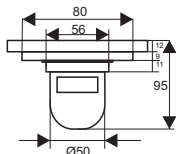

ZT572-1B

- Material: Brass
- Surface treatment: Lacquered
- Color: Black
- Size: 120x120x95mm
- Outlet: Ø50mm