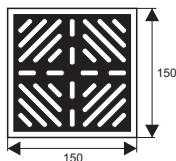

ZT676-1B

- Material: Brass
- Surface treatment: Lacquered
- Color: Black
- Size: 150x150x83mm
- Outlet: Ø63mm