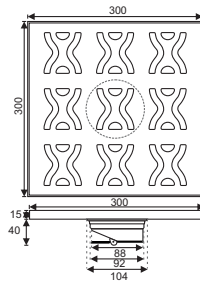

ZT537-30

- Material: 304 stainless steel
- Surface treatment: Brushed
- Size: 300X300x55mm
- Outlet: Ø88