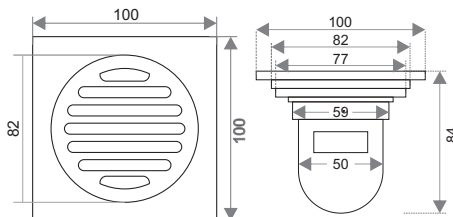

ZT508-L

- Material: Brass
- Finish: Chrome
- Color: Silver
- Size: 100x100x43mm
- Outlet: Ø41mm

ZT708

- Material: Brass
- Finish: Chrome
- Color: Silver
- Size: 100x100x82mm
- Outlet: Ø36mm

ZT608-2U

- Material: Brass
- Finish: Chrome
- Color: Silver
- Size: 100x100x84mm
- Outlet: Ø50mm