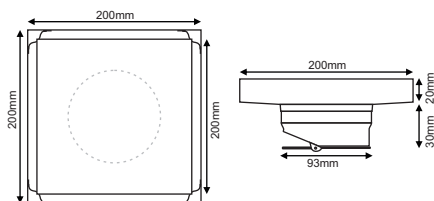

ZT556-2U

- Material: 304 stainless steel
- Surface treatment: Brushed
- Size: 110x110x93 mm
- Outlet: Ø63

TS133-1L

- Material: 304 stainless steel
- Surface treatment: Brushed
- Size: 100x100x55 mm
- Outlet: Ø42

TS135-1L

- Material: 304 stainless steel
- Surface treatment: Brushed
- Size: 120x120x 50mm
- Outlet: Ø60

TS136-1L

- Material: 304 stainless steel
- Surface treatment: Brushed
- Size: 150x150x 50mm
- Outlet: Ø80

TS137-1L

- Material: 304 stainless steel
- Surface treatment: Brushed
- Size: 200x200x55 mm
- Outlet: Ø93

TS134-1L

- Material: 304 stainless steel
- Surface treatment: Brushed
- Size: 110x110x55 mm
- Outlet: Ø42