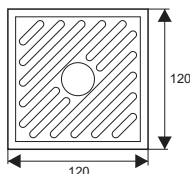

ZT577

- Material: Brass
- Finish: Chrome
- Color: Silver
- Size: 120x120x95mm
- Outlet: Ø50mm