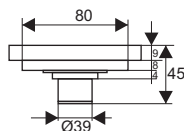

ZT502

- Material: Brass
- Finish: Brushed brass
- Color: Gold
- Size: 100x100x78mm
- Outlet: Ø36mm

ZT502-1av

- Material: Brass
- Surface treatment: Brushed
- Size: 100x100x37mm
- Outlet: Ø36mm

ZT528

- Material: Brass
- Surface treatment: Brushed
- Size: 100x100x85mm
- Outlet: Ø36mm