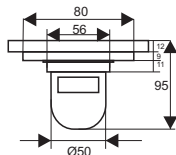

ZT574-1B

- Material: Brass
- Surface treatment: Lacquered
- Color: Black
- Size: 120x120x95mm
- Outlet: Ø50mm