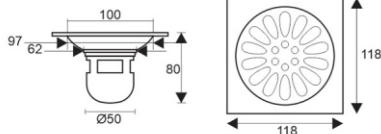

TS125-304-2U

- Material: 304 stainless steel
- Surface treatment: Brushed
- Size: 118x118x94mm
- Outlet: Ø55

TS109-304

- Material: 304 stainless steel
- Surface treatment: Brushed
- Size: 98x98x78mm
- Outlet: Ø36

TS109-304-2U

- Material: 304 stainless steel
- Surface treatment: Brushed
- Size: 98x98x82mm
- Outlet: Ø55

TS109-304-AV

- Material: 304 stainless steel
- Surface treatment: Brushed
- Size: 100x100x38mm
- Outlet: Ø40

TS123-304-2U

- Material: 304 stainless steel
- Surface treatment: Brushed
- Size: 118x118x90mm
- Outlet: Ø55

TS123-304

- Material: 304 stainless steel
- Surface treatment: Brushed
- Size: 118x118x80mm
- Outlet: Ø50