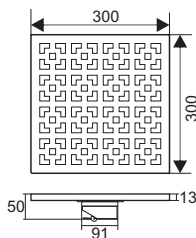

ZT533-30

- Material: 304 stainless steel
- Surface treatment: Brushed
- Size: 300X300x50mm
- Outlet: Ø91