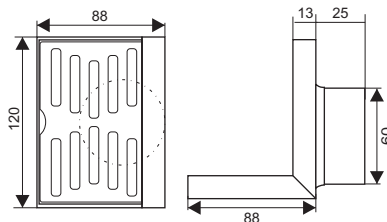

Ts141

- Material: 304 stainless steel
- Surface treatment: Brushed
- Size: 120x88x13mm
- Outlet: Ø60