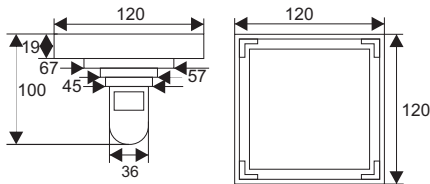

ZT532

- Material: Brass
- Color: Chrome
- Size: 120x120x100mm
- Outlet: Ø36mm