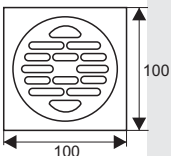

ZT528-1AV

- Material: Brass
- Surface treatment: Brushed
- Size: 100x100x45mm
- Outlet: Ø36mm

ZT525-1AV

- Material: Brass
- Surface treatment: Polished
- Size: 100x100x45mm
- Outlet: Ø36mm

ZT508-1AV

- Material: Brass
- Finish: Chrome
- Color: Silver
- Size: 100x100x40mm
- Outlet: Ø39mm