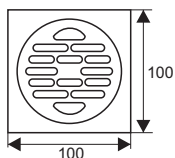

ZT708

- Material: Brass
- Finish: Chrome
- Color: Silver
- Size: 100x100x82mm
- Outlet: Ø36mm