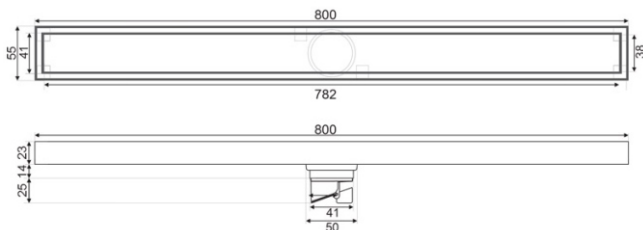

ZT655-30L

- Material: 304 Stainless steel
- Surface treatment: Brushed
- Size: 300x55x62mm
- Outlet: Ø50

ZT655-60L

- Material: 304 Stainless steel
- Surface treatment: Brushed
- Size: 600x55x62mm
- Outlet: Ø50

ZT655-80L

- Material: 304 Stainless steel
- Surface treatment: Brushed
- Size: 800x55x62mm
- Outlet: Ø50

ZT655-100L

- Material: 304 Stainless steel
- Surface treatment: Brushed
- Size: 1000x55x62mm
- Outlet: Ø50

ZT655-120L

- Material: 304 Stainless steel
- Surface treatment: Brushed
- Size: 1200x55x62mm
- Outlet: Ø50