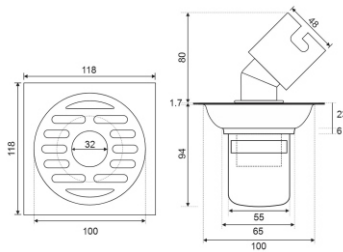

TS126 DOUBLE

- Material: 201 stainless steel
- Surface treatment: Polished
- Size: 118x118x80mm
- Outlet: Ø50

TS124 DOUBLE

- Material: 201 stainless steel
- Surface treatment: Polished
- Size: 118x118x80mm
- Outlet: Ø50

TS124-2U Double

- Material: 201 stainless steel
- Surface treatment: Brushed
- Size: 118x118x94mm
- Outlet: Ø55

TS126-2U Double

- Material: 201 stainless steel
- Surface treatment: Brushed
- Size: 118x118x94mm
- Outlet: Ø55