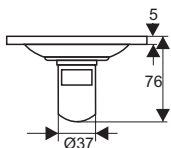

TS104

- Material: 201 stainless steel
- Surface treatment: Polished
- Size: 100x100x76mm
- Outlet: Ø37