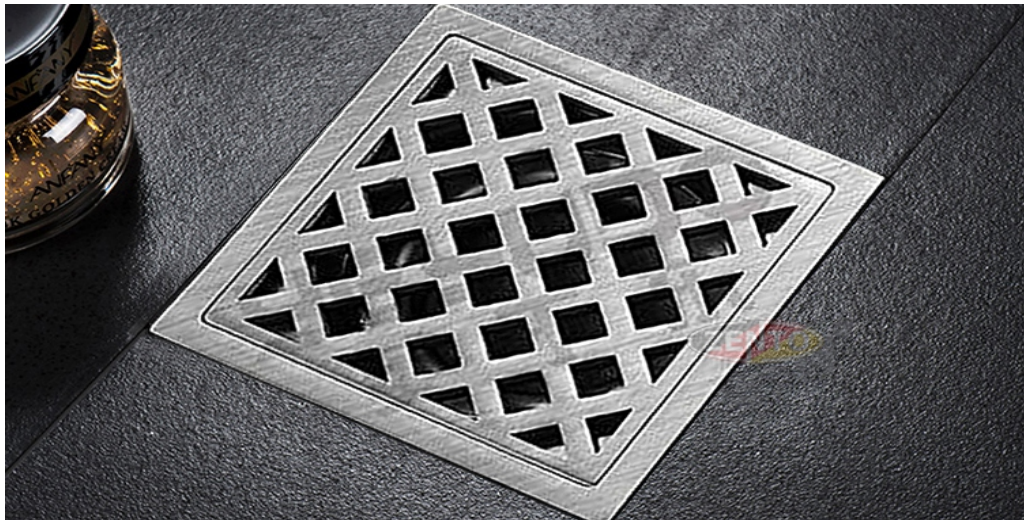

ZT656-1L

- Material: 304 stainless steel
- Surface treatment: Brushed
- Size: 110x110x60mm
- Outlet: Ø42

ZT654-1L

- Material: 304 stainless steel
- Surface treatment: Brushed
- Size: 150x150x60mm
- Outlet: Ø42

ZT656-2U

- Material: 304 stainless steel
- Surface treatment: Brushed
- Size: 110x110x93mm
- Outlet: Ø63

ZT654-2U

- Material: 304 stainless steel
- Surface treatment: Brushed
- Size: 150x150x93mm
- Outlet: Ø63