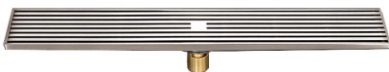

ZT580U-60B

- Material: Brass
- Color: Black
- Size: 600x83x85mm
- Outlet: Ø36mm