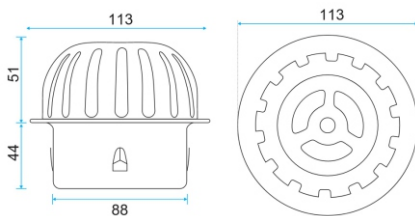

TS100-D100

- Material: 304 stainless steel
- Surface treatment: Polished
- Fit for hole size: 90~100mm