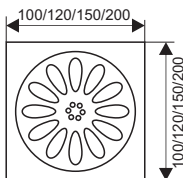

TS109

- Material: 201 stainless steel
- Surface treatment: Brushed
- Size: 100x100x78mm
- Outlet: Ø36

TS109-201-2U

- Material: 201 stainless steel
- Surface treatment: Brushed
- Size: 98x98x85mm
- Outlet: Ø55

TS123

- Material: 201 stainless steel
- Surface treatment: Brushed
- Size: 118x118x80mm
- Outlet: Ø50

TS125

- Material: 201 stainless steel
- Surface treatment: Brushed
- Size: 118x118x80mm
- Outlet: Ø50

Ts110

- Material: 201 stainless steel
- Surface treatment: polished
- Size: 98x98x37mm
- Outlet: Ø45

BJ9208

- Material: 201 stainless steel
- Surface treatment: Brushed
- Size: 100x100x35mm
- Outlet: Ø45