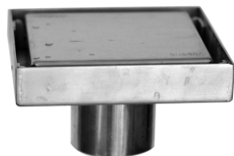

ZT554-1L

- Material: 304 stainless steel
- Surface treatment: Brushed
- Size: 150x150x50 mm
- Outlet: Ø42

ZT554-2U

- Material: 304 stainless steel
- Surface treatment: Brushed
- Size: 150x150x93 mm
- Outlet: Ø63

ZT556

- Material: 304 stainless steel
- Surface treatment: Brushed
- Size: 110x110x107 mm
- Outlet: Ø36

ZT556-1L

- Material: 304 stainless steel
- Surface treatment: Brushed
- Size: 110x110x45 mm
- Outlet: Ø42

ZT556-2U

- Material: 304 stainless steel
- Surface treatment: Brushed
- Size: 110x110x93 mm
- Outlet: Ø63

TS133-1L

- Material: 304 stainless steel
- Surface treatment: Brushed
- Size: 100x100x55 mm
- Outlet: Ø42