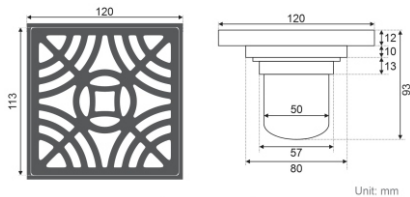

ZT578-1B

- Material: Brass
- Surface treatment: Lacquered
- Color: Black
- Size: 120x120x95mm
- Outlet: Ø50mm

ZT579-1B

- Material: Brass
- Surface treatment: Lacquered
- Color: Black
- Size: 120x120x95mm
- Outlet: Ø50mm

ZT581-1B Double

- Material: Brass
- Surface treatment: Lacquered
- Color: Black
- Size: 120x120x85mm
- Outlet: Ø50mm

ZT584-B

- Material: Brass
- Surface treatment: Lacquered
- Color: Black
- Size: 120x120x93mm
- Outlet: Ø50mm