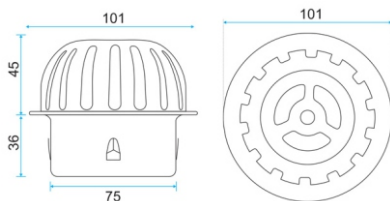

TS100-D90

- Material: 304 stainless steel
- Surface treatment: Polished
- Fit for hole size: 80-90mm