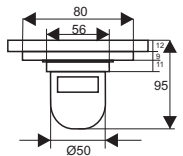

ZT578-1B

- Material: Brass
- Surface treatment: Lacquered
- Color: Black
- Size: 120x120x95mm
- Outlet: Ø50mm