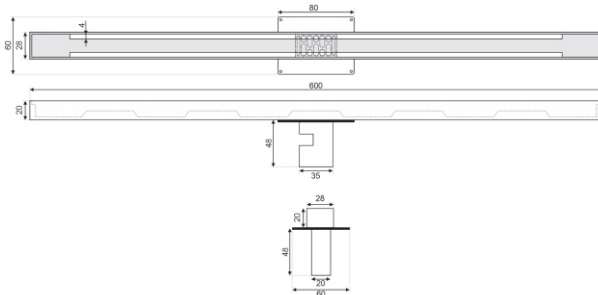

ZT625-60

- Material: 304 Stainless steel
- Surface treatment: Brushed
- Size: 600x28x68mm
- Outlet: Ø35

ZT625-80

- Material: 304 Stainless steel
- Surface treatment: Brushed
- Size: 800x28x68mm
- Outlet: Ø35