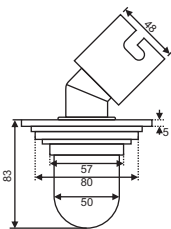

ZT503-2U

- Material: Brass
- Finish: Chrome
- Color: Silver
- Size: 100x100x78mm
- Outlet: Ø50mm