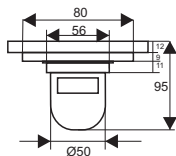

ZT578

- Material: Brass
- Finish: Chrome
- Color: Silver
- Size: 120x120x95mm
- Outlet: Ø50mm