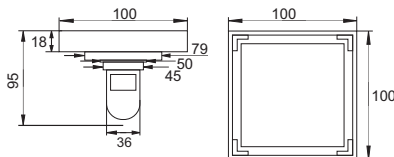

ZT529

- Material: Brass
- Surface treatment: Lacquered
- Color: Black
- Size: 100x100x95mm
- Outlet: Ø36mm