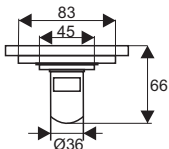

ZT528-1AV

- Material: Brass
- Surface treatment: Brushed
- Size: 100x100x45mm
- Outlet: Ø39mm

ZT559

- Material: Brass
- Finish: Chrome
- Color: Silver
- Size: 120x120x80mm
- Outlet: Ø50mm

ZT559-1Pro

- Material: Brass
- Finish: Chrome
- Color: Silver
- Size: 120x120x80mm
- Outlet: Ø50mm