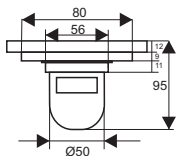

ZT542

- Material: Brass
- Finish: chrome
- Size: 100x100x80mm
- Outlet: Ø36mm

ZT542-1L

- Material: Brass
- Finish: chrome
- Size: 100x100x45mm
- Outlet: Ø36mm

ZT575

- Material: Brass
- Finish: Silver
- Color: Chrome
- Size: 120x120x95mm
- Outlet: Ø50mm