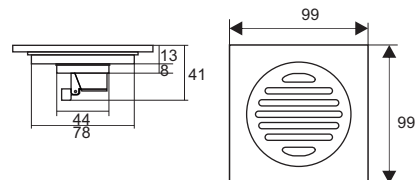

ZT540

- Material: Brass
- Finish: chrome
- Size: 99x99x80mm
- Outlet: Ø36mm

ZT543

- Material: Brass
- Finish: chrome
- Size: 99x99x80mm
- Outlet: Ø36mm

ZT543-1L

- Material: Brass
- Finish: chrome
- Size: 99x99x41mm
- Outlet: Ø44mm