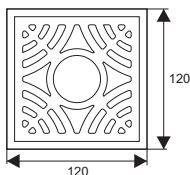

ZT508-2U

- Material: Brass
- Finish: Chrome
- Color: Silver
- Size: 100x100x84mm
- Outlet: Ø50mm

ZT505-2U

- Material: Brass
- Finish: Chrome
- Color: Silver
- Size: 100x100x84mm
- Outlet: Ø50mm

ZT570

- Material: Brass
- Finish: Chrome
- Color: Silver
- Size: 120x120x95mm
- Outlet: Ø50mm