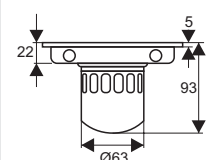

ZT656-2U

- Material: 304 stainless steel
- Surface treatment: Brushed
- Size: 110x110x93mm
- Outlet: Ø63