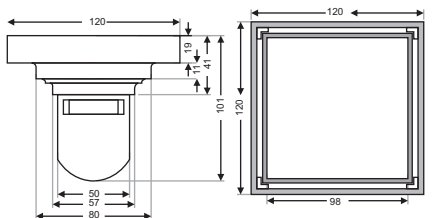

ZT532-2U

- Material: Brass
- Surface treatment: Lacquered
- Color: Black
- Size: 120x120x101mm
- Outlet: Ø50mm