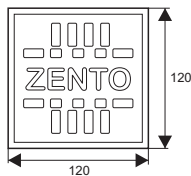

ZT570

- Material: Brass
- Finish: Chrome
- Color: Silver
- Size: 120x120x95mm
- Outlet: Ø50mm