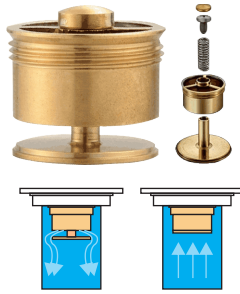

- Material: Brass
- Surface treatment: Polished
- Fit for hole size: 80-90mm

TS101-1Pro

- Material: Brass & PVC.
- Surface treatment: Polished
- Fit for hole size: 80-90mm

TS140

- Material: 304 stainless steel
- Surface treatment: Brushed
- Size: 100x100x55 mm
- Outlet: Ø42

- Material: ABS + inox 304
- Surface treatment: Brushed
- Size: 125x70x105mm
- Outlet: Ø75

FD41M

- Material: Brass
- Surface treatment: Polished
- Size: 58x27 mm
- Outlet: G1 1/4.

1. Anti valve

2. S-trap drain

3. Pop up drain

4. Bell trap

5. ABS body trap

Item code	Neck $\varnothing D$ (mm)	Face $\varnothing A$ (mm)	E	L
VT50	50	120	43	60
VT60	55	80	25	30
VT70	68	120	34	55
Vt80	75	120	30	50
VT100	98	140	37	63
VT110	97	150	33	64
VT150	145	170	48	82
VT160	155	190	47	95
VT180	175	220	55	105
VT200	195	225	50	100
VT250	245	325	64	145
VT300	295	325	60	155