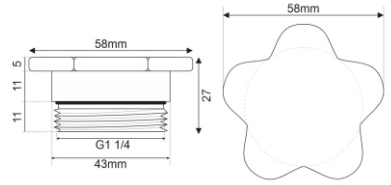

- Material: ABS + inox 304
- Surface treatment: Brushed
- Size: 125x70x105mm
- Outlet: Ø75

FD41M

- Material: Brass
- Surface treatment: Polished
- Size: 58x27 mm
- Outlet: G1 1/4.

1. Anti valve

2. S-trap drain