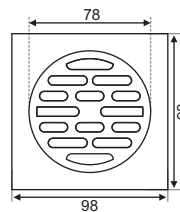

TS109-201-2U

- Material: 201 stainless steel
- Surface treatment: Brushed
- Size: 98x98x85mm
- Outlet: Ø55