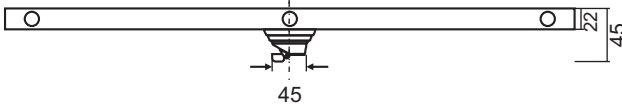

ZT662-80L

- Material: 304 Stainless steel
- Surface treatment: Brushed
- Size: 800x68x55mm
- Outlet: Ø45

ZT662-60U

- Material: 304 Stainless steel
- Surface treatment: Brushed
- Size: 600x68x88mm
- Outlet: Ø45