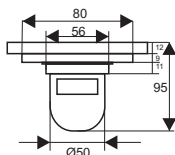

ZT577

- Material: Brass
- Finish: Chrome
- Color: Silver
- Size: 120x120x95mm
- Outlet: Ø50mm