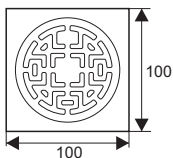

ZT532AB-2U

- Material: Brass
- Color: Antique bronze
- Size: 120x120x101mm
- Outlet: Ø50mm

ZT632-AB

- Material: Brass
- Color: Antique bronze
- Size: 150x150x92mm
- Outlet: Ø36mm

ZT632

- Material: Brass
- Finish: Chrome
- Color: Silver
- Size: 150x150x92mm
- Outlet: Ø36mm