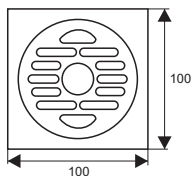

ZT611

- Material: Brass
- Finish: Antique brass
- Color: Antique bronze
- Size: 100x100x85mm
- Outlet: Ø36mm

TS106

- Material: 201 stainless steel
- Surface treatment: Polished
- Size: 100x100x76mm
- Outlet: Ø37