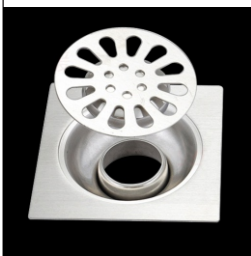

- Material: Brass
- Surface treatment: Polished
- Fit for hole size: 80-90mm

TS101-1Pro

- Material: Brass & PVC.
- Surface treatment: Polished
- Fit for hole size: 80-90mm

TS140

- Material: 304 stainless steel
- Surface treatment: Brushed
- Size: 100x100x55 mm
- Outlet: Ø42

- Material: ABS + inox 304
- Surface treatment: Brushed
- Size: 125x70x105mm
- Outlet: Ø75

FD41M

- Material: Brass
- Surface treatment: Polished
- Size: 58x27 mm
- Outlet: G1 1/4.

1. Anti valve

2. S-trap drain

3. Pop up drain

4. Bell trap

5. ABS body trap

Item code	Neck $\varnothing D$ (mm)	Face $\varnothing A$ (mm)	E	L
VT50	50	120	43	60
VT60	55	80	25	30
VT70	68	120	34	55
Vt80	75	120	30	50
VT100	98	140	37	63
VT110	97	150	33	64
VT150	145	170	48	82
VT160	155	190	47	95
VT180	175	220	55	105
VT200	195	225	50	100
VT250	245	325	64	145
VT300	295	325	60	155