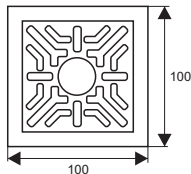

TS106

- Material: 201 stainless steel
- Surface treatment: Polished
- Size: 100x100x76mm
- Outlet: Ø37