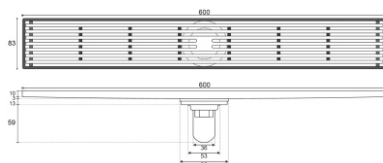

ZT580U-60AB

- Material: Brass
- Color: Antique Brass
- Size: 600x83x85mm
- Outlet: Ø36mm