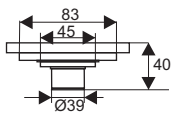

ZT504-1AV

- Material: Brass
- Finish: Chrome
- Color: Silver
- Size: 100x100x40mm
- Outlet: Ø39mm