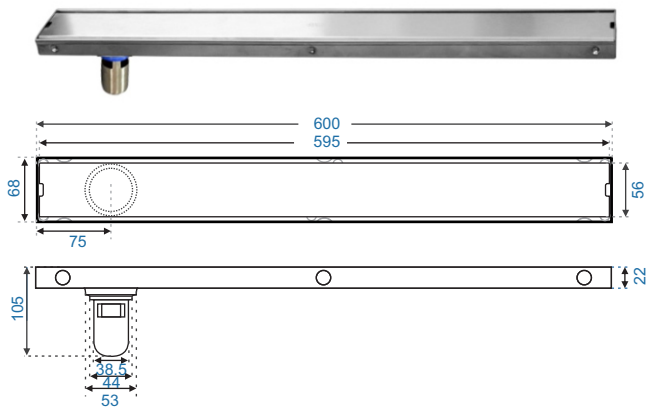

ZT652-80

- Material: 304 Stainless steel
- Surface treatment: Brushed
- Size: 800x68x50 mm
- Outlet: Ø40

ZT652-90

- Material: 304 Stainless steel
- Surface treatment: Brushed
- Size: 900x68x50 mm
- Outlet: Ø39

ZT652-100

- Material: 304 Stainless steel
- Surface treatment: Brushed
- Size: 1000x68x50 mm
- Outlet: Ø39

ZT652-120

- Material: 304 Stainless steel
- Surface treatment: Brushed
- Size: 1200x68x50 mm
- Outlet: Ø39

ZT652-60L

- Material: 304 Stainless steel
- Surface treatment: Brushed
- Size: 600x68x55 mm
- Outlet: Ø42

ZT652-60-U

- Material: 304 Stainless steel
- Surface treatment: Brushed
- Size: 600x68x55 mm
- Outlet: Ø36