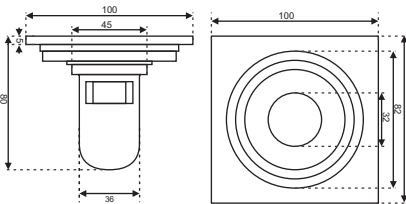

ZT501-C2

- Material: Brass
- Color: Polished
- Size: 100x100x90mm
- Outlet: Ø36mm