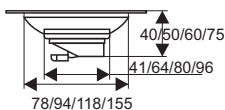

TS102-L

- Material: 201 stainless steel
- Surface treatment: Brushed
- Size: 100x100x40mm
- Outlet: Ø41

TS122-L

- Material: 201 stainless steel
- Surface treatment: Brushed
- Size: 120x120x50mm
- Outlet: Ø64

TS152-L

- Material: 201 stainless steel
- Surface treatment: Brushed
- Size: 150x150x60mm
- Outlet: Ø80

TS201-L

- Material: 201 stainless steel
- Surface treatment: Brushed
- Size: 200x200x75mm
- Outlet: Ø96