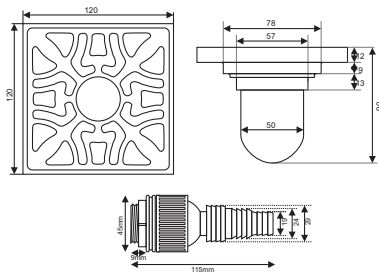

ZT576-1B

- Material: Brass
- Surface treatment: Lacquered
- Color: Black
- Size: 120x120x95mm
- Outlet: Ø50mm

ZT577-1B

- Material: Brass
- Surface treatment: Lacquered
- Color: Black
- Size: 120x120x95mm
- Outlet: Ø50mm

ZT578-1B

- Material: Brass
- Surface treatment: Lacquered
- Color: Black
- Size: 120x120x95mm
- Outlet: Ø50mm

ZT579-1B

- Material: Brass
- Surface treatment: Lacquered
- Color: Black
- Size: 120x120x95mm
- Outlet: Ø50mm