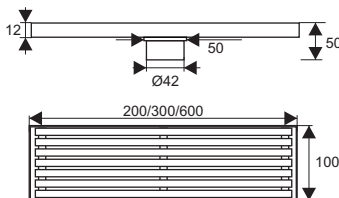

ZT550-20

- Material: 304 stainless steel
- Surface treatment: Brushed
- Size: 200x100x50 mm
- Outlet: Ø42

ZT550-30

- Material: 304 stainless steel
- Surface treatment: Brushed
- Size: 300x100x50 mm
- Outlet: Ø42

ZT550-60

- Material: 304 stainless steel
- Surface treatment: Brushed
- Size: 600x100x50 mm
- Outlet: Ø42