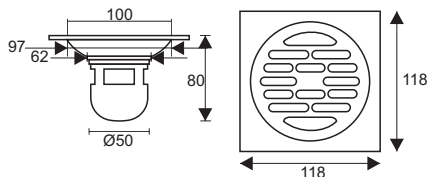

TS515-1L

- Material: 304 stainless steel
- Surface treatment: Brushed
- Size: 150x150x50mm
- Outlet: Ø91

ZT535-10

- Material: 304 stainless steel
- Surface treatment: Brushed
- Size: 100x100x80mm
- Outlet: Ø38

ZT535-12

- Material: 304 stainless steel
- Surface treatment: Brushed
- Size: 120x120x83mm
- Outlet: Ø55

TS125-304

- Material: 304 stainless steel
- Surface treatment: Brushed
- Size: 118x118x80mm
- Outlet: Ø50