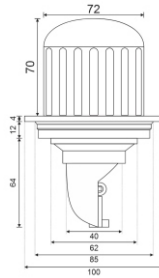

- Material: Brass
- Surface treatment: Polished
- Fit for hole size: 80-90mm

TS101-1Pro

- Material: Brass & PVC.
- Surface treatment: Polished
- Fit for hole size: 80-90mm

TS140

- Material: 304 stainless steel
- Surface treatment: Brushed
- Size: 100x100x55 mm
- Outlet: Ø42