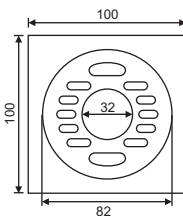

ZT607-2U Double

- Material: Brass
- Finish: Chrome
- Color: Silver
- Size: 100x100x83mm
- Outlet: Ø50mm