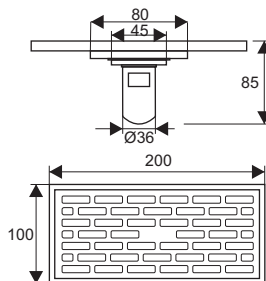

ZT599-1B

- Material: Brass
- Finished: Lacquered
- Color: black
- Size: 200x100x85mm
- Outlet: Ø36mm