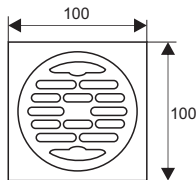

BJ8201

- Material: 201 stainless steel
- Surface treatment: Brushed
- Size: 100x100x30mm
- Outlet: Ø40