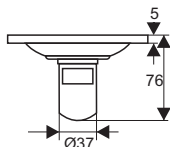

TS107

- Material: 201 stainless steel
- Surface treatment: Polished
- Size: 100x100x76mm
- Outlet: Ø37