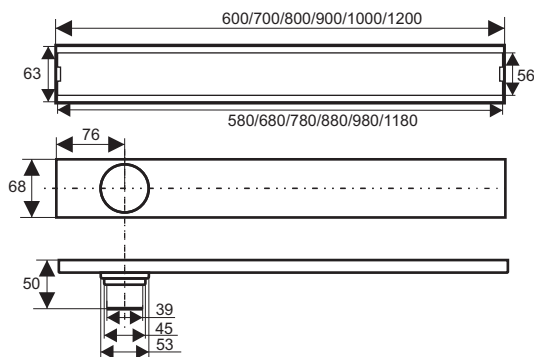

ZT553

- Material: 304 stainless steel
- Surface treatment: Brushed
- Size: 300x110x103 mm
- Outlet: Ø36

ZT553-2U

- Material: 304 stainless steel
- Surface treatment: Brushed
- Size: 300x110x93 mm
- Outlet: Ø63