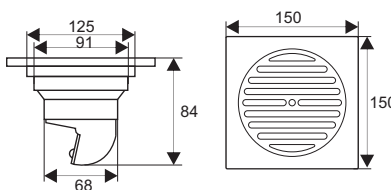

ZT539-1L

- Material: Brass
- Finish: Brushed brass
- Color: Silver
- Size: 150x150x84mm
- Outlet: Ø68mm