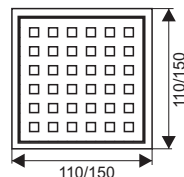

ZT656

- Material: 304 stainless steel
- Surface treatment: Brushed
- Size: 110x110x107mm
- Outlet: Ø36