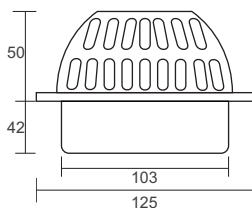

TS100-D110

- Material: 201 stainless steel
- Surface treatment: Polished
- Fit for hole size: 110mm