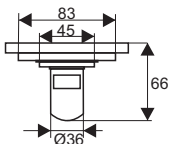

ZT508

- Material: Brass
- Finish: Chrome
- Color: Silver
- Size: 100x100x66mm
- Outlet: Ø36mm