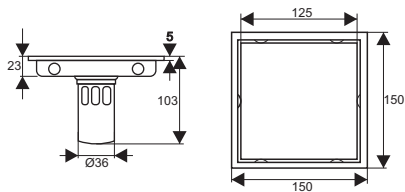

ZT554-1L

- Material: 304 stainless steel
- Surface treatment: Brushed
- Size: 150x150x50 mm
- Outlet: Ø42

ZT554-2U

- Material: 304 stainless steel
- Surface treatment: Brushed
- Size: 150x150x93 mm
- Outlet: Ø63