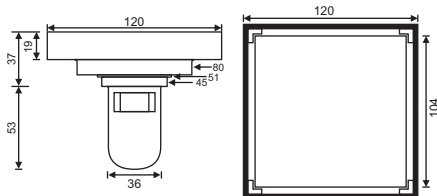

ZT532B

- Material: Brass
- Surface treatment: Lacquered
- Color: Black
- Size: 120x120x90mm
- Outlet: Ø36mm