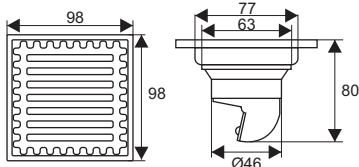

ZT535-12

- Material: 304 stainless steel
- Surface treatment: Brushed
- Size: 120x120x83mm
- Outlet: Ø55

ZT535-10

- Material: 304 stainless steel
- Surface treatment: Brushed
- Size: 100x100x80mm
- Outlet: Ø38

ZT535-1015

- Material: 304 stainless steel
- Surface treatment: Brushed
- Size: 150x100x80mm
- Outlet: Ø38

ZT537-30

- Material: 304 stainless steel
- Surface treatment: Brushed
- Size: 300X300x55mm
- Outlet: Ø88