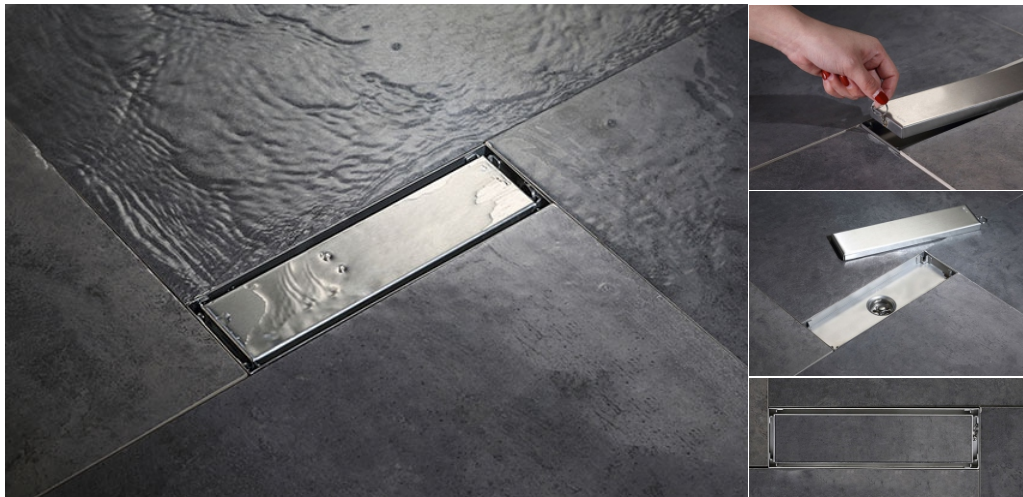

ZT551-80

- Material: 304 stainless steel
- Surface treatment: Brushed
- Size: 800x100x53 mm
- 2 outlets: Ø46

ZT551-90

- Material: 304 stainless steel
- Surface treatment: Brushed
- Size: 900x100x53 mm
- 2 outlets: Ø46

ZT551-100

- Material: 304 stainless steel
- Surface treatment: Brushed
- Size: 1000x100x53 mm
- 2 outlets: Ø46

ZT552-40

- Material: 304 stainless steel
- Surface treatment: Brushed
- Size: 400x100x45 mm
- Outlet: Ø40