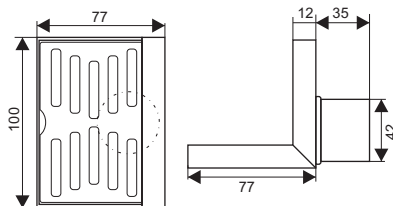

- Material: Brass
- Surface treatment: Polished
- Fit for hole size: 80-90mm

TS101-1Pro

- Material: Brass & PVC.
- Surface treatment: Polished
- Fit for hole size: 80-90mm

TS140

- Material: 304 stainless steel
- Surface treatment: Brushed
- Size: 100x100x55 mm
- Outlet: Ø42