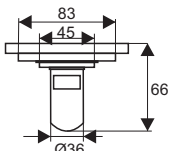

ZT504

- Material: Brass
- Finish: Chrome
- Color: Silver
- Size: 100x100x66mm
- Outlet: Ø36mm