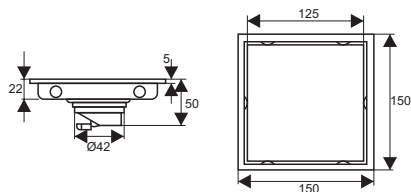

ZT554-1L

- Material: 304 stainless steel
- Surface treatment: Brushed
- Size: 150x150x50 mm
- Outlet: Ø42

ZT554-2U

- Material: 304 stainless steel
- Surface treatment: Brushed
- Size: 150x150x93 mm
- Outlet: Ø63