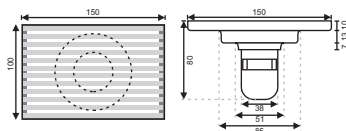

ZT535-1015

- Material: 304 stainless steel
- Surface treatment: Brushed
- Size: 150x100x80 mm
- Outlet: Ø38