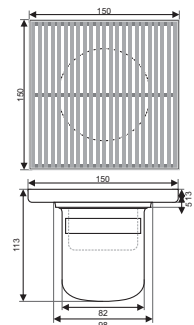

ZT535-15

- Material: 304 stainless steel
- Surface treatment: Brushed
- Size: 150x150x113mm
- Outlet: Ø82