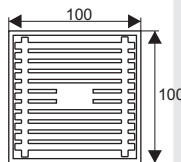

ZT525-B

- Material: Brass
- Surface treatment: Lacquered
- Color: Black
- Size: 100x100x83mm
- Outlet: Ø50mm