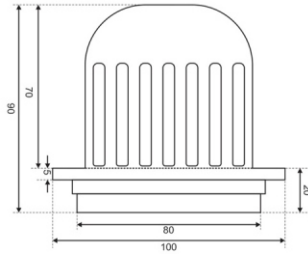

TS101-1C

- Material: Brass
- Surface treatment: Polished
- Fit for hole size: 80-90mm