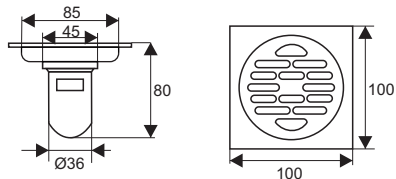

ZT542

- Material: Brass
- Finish: chrome
- Size: 100x100x80mm
- Outlet: Ø36mm