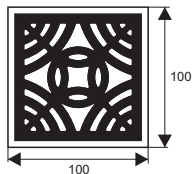

ZT521

- Material: Brass
- Surface treatment: Lacquered
- Color: Black
- Size: 100x100x85mm
- Outlet: Ø36mm