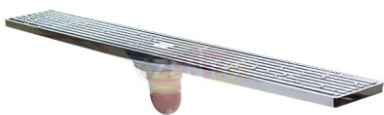

ZT580-30Brushed

- Material: Brass
- Color: Brushed
- Size: 300x83x90mm
- Outlet: Ø36mm

ZT580-60AB

- Material: Brass
- Color: Antique Brass
- Size: 600x83x87mm
- Outlet: Ø36mm

ZT580-60B

- Material: Brass
- Color: Black
- Size: 600x83x87mm
- Outlet: Ø36mm