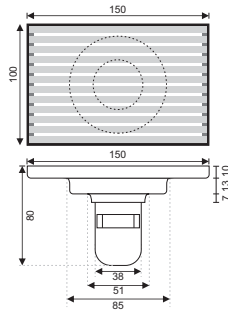

ZT535-1015

- Material: 304 stainless steel
- Surface treatment: Brushed
- Size: 150x100x80mm
- Outlet: Ø38