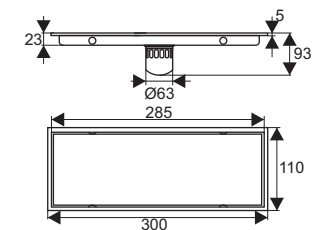

ZT553

- Material: 304 stainless steel
- Surface treatment: Brushed
- Size: 300x110x103 mm
- Outlet: Ø36

ZT553-2U

- Material: 304 stainless steel
- Surface treatment: Brushed
- Size: 300x110x93 mm
- Outlet: Ø63