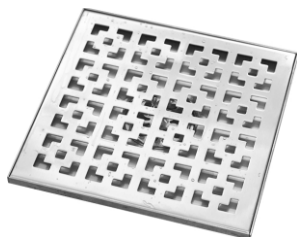

ZT536-15

- Material: 304 stainless steel
- Surface treatment: Brushed
- Size: 150x150x122mm
- Outlet: Ø82

- ZT536-10**
- Material: 304 stainless steel
 - Surface treatment: Brushed
 - Size: 100x100x81mm
 - Outlet: Ø38

- ZT536-12**
- Material: 304 stainless steel
 - Surface treatment: Brushed
 - Size: 118x118x91mm
 - Outlet: Ø55

- ZT536-15**
- Material: 304 stainless steel
 - Surface treatment: Brushed
 - Size: 150x150x122mm
 - Outlet: Ø82

- ZT536-20**
- Material: 304 stainless steel
 - Surface treatment: Brushed
 - Size: 200x200x125mm
 - Outlet: Ø82

- ZT536-30**
- Material: 304 stainless steel
 - Surface treatment: Brushed
 - Size: 300x300x125mm
 - Outlet: Ø82