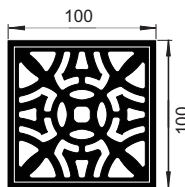

ZT527

- Material: Brass
- Surface treatment: Lacquered
- Color: Black
- Size: 100x100x82mm
- Outlet: Ø36mm