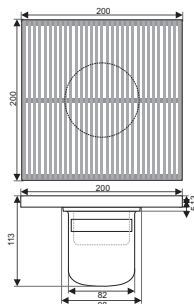

ZT535-20

- Material: 304 stainless steel
- Surface treatment: Brushed
- Size: 200x200x113mm
- Outlet: Ø82