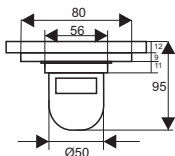

ZT573-1B

- Material: Brass
- Surface treatment: Lacquered
- Color: Black
- Size: 120x120x95mm
- Outlet: Ø50mm