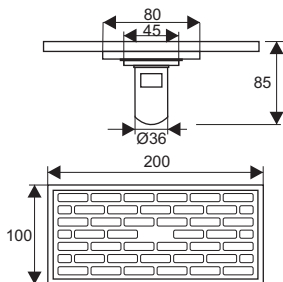

ZT596

- Material: Brass
- Finished: chrome
- Color: silver
- Size: 200x100x85mm
- Outlet: Ø36mm