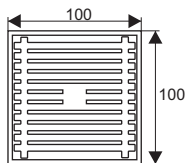

ZT502

- Material: Brass
- Finish: Brushed brass
- Color: Gold
- Size: 100x100x78mm
- Outlet: Ø36mm

ZT502-1av

- Material: Brass
- Surface treatment: Brushed
- Size: 100x100x37mm
- Outlet: Ø36mm

ZT528

- Material: Brass
- Surface treatment: Brushed
- Size: 100x100x85mm
- Outlet: Ø36mm