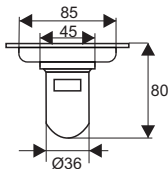

ZT541

- Material: Brass
- Surface treatment: Lacquered
- Color: Black
- Size: 100x100x80mm
- Outlet: Ø36mm