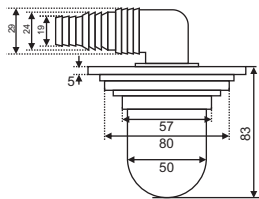

ZT607-2U Double

- Material: Brass
- Finish: Chrome
- Color: Silver
- Size: 100x100x83mm
- Outlet: Ø50mm