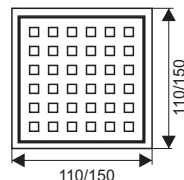

ZT656-1L

- Material: 304 stainless steel
- Surface treatment: Brushed
- Size: 110x110x60mm
- Outlet: Ø42