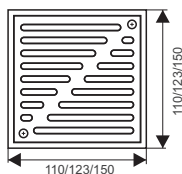

ZT560-2U

- Material: 304 stainless steel
- Surface treatment: Polished
- Size: 110x110x75mm
- Outlet: Ø63

ZT561-2U

- Material: 304 stainless steel
- Surface treatment: Polished
- Size: 150x150x75mm
- Outlet: Ø63

ZT562-2U

- Material: 304 stainless steel
- Surface treatment: Polished
- Size: 123x123x75mm
- Outlet: Ø63