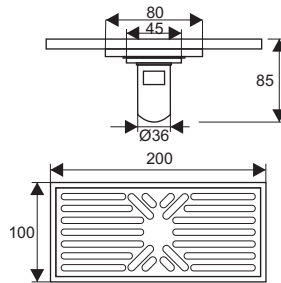

ZT558-G

- Material: Brass
- Finish: Brass
- Color: Gold
- Size: 140x90x93mm
- Outlet: Ø36mm

ZT558-B

- Material: Brass
- Color: black
- Size: 140x90x93mm
- Outlet: Ø36mm

ZT596-1B

- Material: Brass
- Finished: Lacquered
- Color: Black
- Size: 200x100x85mm
- Outlet: Ø36mm