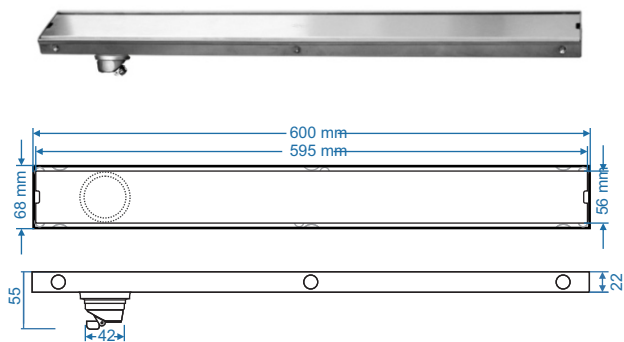

ZT652-60

- Material: 304 Stainless steel
- Surface treatment: Brushed
- Size: 600x68x50 mm
- Outlet: Ø40

ZT652-70

- Material: 304 Stainless steel
- Surface treatment: Brushed
- Size: 700x68x50 mm
- Outlet: Ø39

ZT652-80

- Material: 304 Stainless steel
- Surface treatment: Brushed
- Size: 800x68x50 mm
- Outlet: Ø40

ZT652-90

- Material: 304 Stainless steel
- Surface treatment: Brushed
- Size: 900x68x50 mm
- Outlet: Ø39

ZT652-100

- Material: 304 Stainless steel
- Surface treatment: Brushed
- Size: 1000x68x50 mm
- Outlet: Ø39

ZT652-120

- Material: 304 Stainless steel
- Surface treatment: Brushed
- Size: 1200x68x50 mm
- Outlet: Ø39