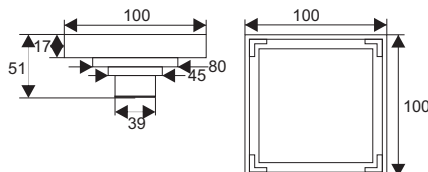

ZT531-1AV

- Material: Brass
- Color: Antique bronze
- Size: 100x100x51mm
- Outlet: Ø39mm