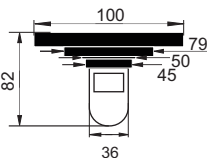

ZT527

- Material: Brass
- Surface treatment: Lacquered
- Color: Black
- Size: 100x100x82mm
- Outlet: Ø36mm