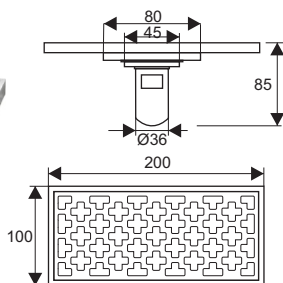

ZT599

- Material: Brass
- Finished: chrome
- Color: silver
- Size: 200x100x85mm
- Outlet: Ø36mm