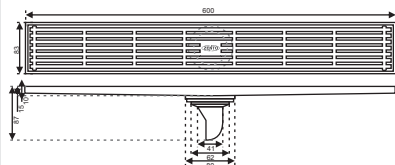

ZT580-30Brushed

- Material: Brass
- Color: Brushed
- Size: 300x83x90mm
- Outlet: Ø36mm

ZT580-60AB

- Material: Brass
- Color: Antique Brass
- Size: 600x83x87mm
- Outlet: Ø36mm

ZT580-60B

- Material: Brass
- Color: Black
- Size: 600x83x87mm
- Outlet: Ø36mm