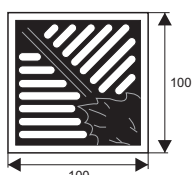

ZT524

- Material: Brass
- Surface treatment: Lacquered
- Color: Black
- Size: 100x100x85mm
- Outlet: Ø36mm