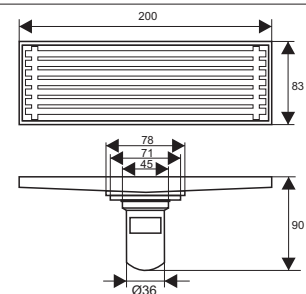

ZT580-20AB

- Material: Brass
- Finish: Antique brass
- Color: Antique Bronze
- Size: 200x83x90mm
- Outlet: Ø36mm