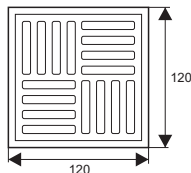

ZT572

- Material: Brass
- Finish: Chrome
- Color: Silver
- Size: 120x120x95mm
- Outlet: Ø50mm