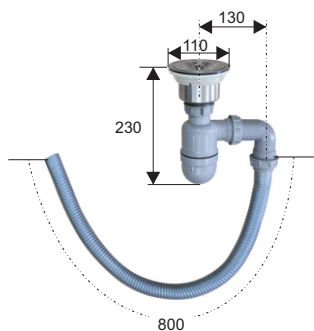

SK5040

Size: 500x400x210mm
Cutout size: 475x375mm
Material: stainless steel 201

SK5040-1New

Size: 500x400x210mm
Cutout size: 475x375mm
Material: stainless steel 201

SK7540

Size: 750X400X195mm
Cutout size: 725x375mm
Material: stainless steel 201

SK8143

Size: 810x430x210mm
Cutout size: 785x405mm
Material: stainless steel 201

SK7842

Size: 780x420x210mm
Cutout size: 755x395mm
Material: stainless steel 201

SOAP DISPENSER SD321

Capacity: 300ml
 Apply to sink hole: 27~40mm
 Material: Stainless Steel Head & Plastic Bottle

SOAP DISPENSER SD329

Capacity: 320ml
 Apply to sink hole: 24~35mm
 Material: Brass, Plastic HDPE

BASKET RACK STRAINER

HD117

Size:

1. 357x205x60±10
2. 375x205x60±10
3. 390x205x60±10

Material: stainless steel

XP417

XP418

XP023N

XP021

XP318

XP024

XP022-1

XP317