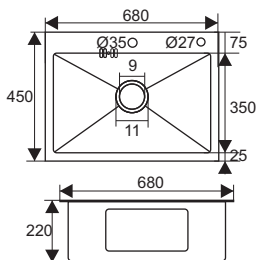

HD6845-304

Size: 680x450x220mm
Cutout size: 655x425mm
Material: 304 Stainless steel