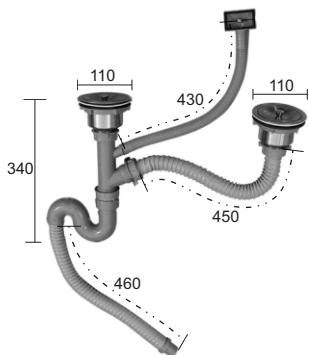

XP417

XP023N