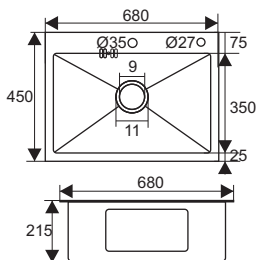

HD6045-304N

Size: 600x450x215mm
 Cutout size: 575x425mm
 Material: Stainless steel 304

HD6045-304

Size: 600x450x215mm
 Cutout size: 575x425mm
 Material: Stainless steel 304

HD6045-201

Size: 600x450x220mm
 Cutout size: 575x425mm
 Material: Stainless steel 201

HD6846-304

Size: 680x460x215mm
 Cutout size: 655x435mm
 Material: Stainless steel 304

HD6846-201

Size: 680x460x215mm
 Cutout size: 655x435mm
 Material: Stainless steel 201

KITCHEN SINK - Single Bowl Handmade

Size: 800x450x220mm
 Cutout size: 775x425mm
 Material: stainless steel 304

HD8245-304

Size: 820x450x210mm
 Cutout size: 795x425mm
 Material: stainless steel 304

HD8245-201

Size: 820x450x210mm
 Cutout size: 795x425mm
 Material: stainless steel 304

HD7843-304

Size: 780x430x210mm
 Cutout size: 755x405mm
 Material: stainless steel 304

HD7843-201

Size: 780x430x210mm
 Cutout size: 755x405mm
 Material: stainless steel 304

HD8245C-304

Size: 820x450x220mm
 Cutout size: 780x420mm
 Material: 304 stainless steel