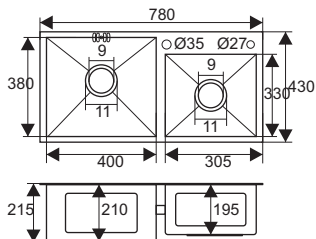

Sk4539

Size: 450x390x185mm
Material: stainless steel 201

SK4236-1

Size: 430X380X200mm
Material: stainless steel 304

HD8045-304

Size: 800x450x220mm
 Cutout size: 775x425mm
 Material: stainless steel 304

HD8045-201

Size: 800x450x220mm
 Cutout size: 775x425mm
 Material: stainless steel 304

HD8245-304

Size: 820x450x210mm
 Cutout size: 795x425mm
 Material: stainless steel 304

HD8245-201

Size: 820x450x210mm
 Cutout size: 795x425mm
 Material: stainless steel 304

HD7843-304

Size: 780x430x210mm
 Cutout size: 755x405mm
 Material: stainless steel 304

HD7843-201

Size: 780x430x210mm
 Cutout size: 755x405mm
 Material: stainless steel 304

HD8245C-304

Size: 820x450x220mm
 Cutout size: 780x420mm
 Material: 304 stainless steel

HD7843C-201

Size: 780x430x220mm
 Cutout size: 740x400mm
 Material: 201 stainless steel

HD8045C-304

Size: 800x450x220mm
 Cutout size: 760x420mm
 Material: 304 stainless steel

HD10048-201

Size: 1000x480x220mm
 Cutout size: 960x450mm
 Material: 304 stainless steel