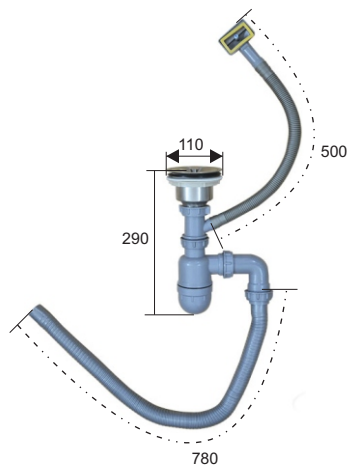

SK5040

Size: 500x400x210mm
Cutout size: 475x375mm
Material: stainless steel 201

SK5040-1New

Size: 500x400x210mm
Cutout size: 475x375mm
Material: stainless steel 201

SK7540

Size: 750X400X195mm
Cutout size: 725x375mm
Material: stainless steel 201

SK8143

Size: 810x430x210mm
Cutout size: 785x405mm
Material: stainless steel 201

SK7842

Size: 780x420x210mm
Cutout size: 755x395mm
Material: stainless steel 201

SOAP DISPENSER SD321

Capacity: 300ml
 Apply to sink hole: 27~40mm
 Material: Stainless Steel Head & Plastic Bottle

SOAP DISPENSER SD329

Capacity: 320ml
 Apply to sink hole: 24~35mm
 Material: Brass, Plastic HDPE

BASKET RACK STRAINER

HD117

Size:

1. 357x205x60±10
2. 375x205x60±10
3. 390x205x60±10

Material: stainless steel

XP417

XP418

XP023N

XP021

XP318

XP024

XP022-1

XP317