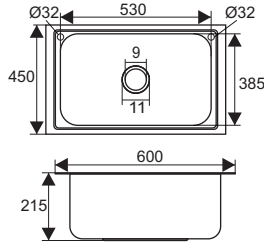

HD7843-304

Size: 780x430x210mm
 Cutout size: 755x405mm
 Material: stainless steel 304

HD7843-201

Size: 780x430x210mm
 Cutout size: 755x405mm
 Material: stainless steel 304

HD8245C-304

Size: 820x450x220mm
 Cutout size: 780x420mm
 Material: 304 stainless steel

HD7843C-201

Size: 780x430x220mm
 Cutout size: 740x400mm
 Material: 201 stainless steel

HD8045C-304

Size: 800x450x220mm
 Cutout size: 760x420mm
 Material: 304 stainless steel

HD10048-201

Size: 1000x480x220mm
 Cutout size: 960x450mm
 Material: 304 stainless steel

Unit: +2mm

SK6045

Size: 600x450x220mm
Cutout size: 575x425mm
Material: stainless steel 201

SK4238

Size: 420x380x190mm
Cutout size: 395x355mm
Material: Stainless steel 201

SK4236

Size: 420x360x185mm
Cutout size: 395x335mm
Material: stainless steel 201

SK5040

Size: 500x400x210mm
Cutout size: 475x375mm
Material: stainless steel 201

SK5040-1New

Size: 500x400x210mm
Cutout size: 475x375mm
Material: stainless steel 201

SK7540

Size: 750X400X195mm
Cutout size: 725x375mm
Material: stainless steel 201