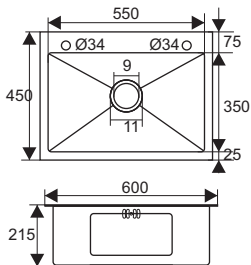

HD7546HMW-201Gr
 Size: 750x460x240mm
 Cutout size: 710x435mm
 Material: Stainless steel 201

HD7546HMF-304
 Size: 750x460x220mm
 Cutout size: 707x427mm
 Material: Stainless steel 304

HD8846HMF-201Gr
 Size: 880x460x215mm
 Cutout size: 840x426mm
 Material: Stainless steel 201

HD6045-304N

Size: 600x450x215mm
 Cutout size: 575x425mm
 Material: Stainless steel 304

HD6045-304

Size: 600x450x215mm
 Cutout size: 575x425mm
 Material: Stainless steel 304

HD6045-201

Size: 600x450x220mm
 Cutout size: 575x425mm
 Material: Stainless steel 201

HD6846-304

Size: 680x460x215mm
 Cutout size: 655x435mm
 Material: Stainless steel 304

HD6846-201

Size: 680x460x215mm
 Cutout size: 655x435mm
 Material: Stainless steel 201

KITCHEN SINK - Single Bowl Handmade

Size: 800x450x220mm
 Cutout size: 775x425mm
 Material: stainless steel 304

HD8245-304

Size: 820x450x210mm
 Cutout size: 795x425mm
 Material: stainless steel 304

HD8245-201

Size: 820x450x210mm
 Cutout size: 795x425mm
 Material: stainless steel 304