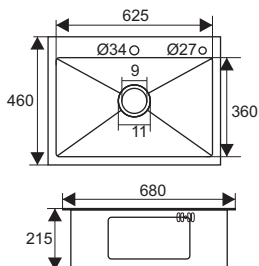

HD7546HMW-201Gr
 Size: 750x460x240mm
 Cutout size: 710x435mm
 Material: Stainless steel 201

HD7546HMF-304
 Size: 750x460x220mm
 Cutout size: 707x427mm
 Material: Stainless steel 304

HD8846HMF-201Gr
 Size: 880x460x215mm
 Cutout size: 840x426mm
 Material: Stainless steel 201

HD6045-304N

Size: 600x450x215mm
 Cutout size: 575x425mm
 Material: Stainless steel 304

HD6045-304

Size: 600x450x215mm
 Cutout size: 575x425mm
 Material: Stainless steel 304

HD6045-201

Size: 600x450x220mm
 Cutout size: 575x425mm
 Material: Stainless steel 201

HD6846-304

Size: 680x460x215mm
 Cutout size: 655x435mm
 Material: Stainless steel 304

HD6846-201

Size: 680x460x215mm
 Cutout size: 655x435mm
 Material: Stainless steel 201

KITCHEN SINK - Single Bowl Handmade

Size: 800x450x220mm
 Cutout size: 775x425mm
 Material: stainless steel 304

HD8245-304

Size: 820x450x210mm
 Cutout size: 795x425mm
 Material: stainless steel 304

HD8245-201

Size: 820x450x210mm
 Cutout size: 795x425mm
 Material: stainless steel 304