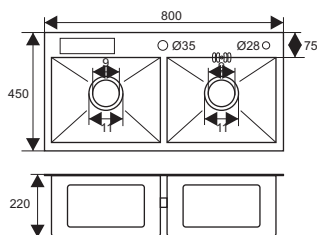

Size: 800x450x220mm
 Cutout size: 775x425mm
 Material: stainless steel 304

HD8245-304

Size: 820x450x210mm
 Cutout size: 795x425mm
 Material: stainless steel 304

HD8245-201

Size: 820x450x210mm
 Cutout size: 795x425mm
 Material: stainless steel 304

HD7843-304

Size: 780x430x210mm
 Cutout size: 755x405mm
 Material: stainless steel 304

HD7843-201

Size: 780x430x210mm
 Cutout size: 755x405mm
 Material: stainless steel 304

HD8245C-304

Size: 820x450x220mm
 Cutout size: 780x420mm
 Material: 304 stainless steel

HD7843C-201

Size: 780x430x220mm
 Cutout size: 740x400mm
 Material: 201 stainless steel

HD8045C-304

Size: 800x450x220mm
 Cutout size: 760x420mm
 Material: 304 stainless steel

HD10048-201

Size: 1000x480x220mm
 Cutout size: 960x450mm
 Material: 304 stainless steel

Unit: +2mm

SK6045

Size: 600x450x220mm
Cutout size: 575x425mm
Material: stainless steel 201

SK4238

Size: 420x380x190mm
Cutout size: 395x355mm
Material: Stainless steel 201

SK4236

Size: 420x360x185mm
Cutout size: 395x335mm
Material: stainless steel 201