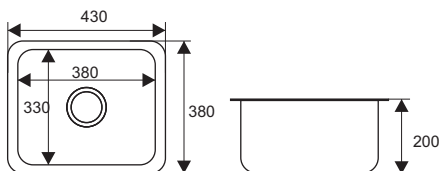

HD6846-304

Size: 680x460x215mm
 Cutout size: 655x435mm
 Material: Stainless steel 304

HD6846-201

Size: 680x460x215mm
 Cutout size: 655x435mm
 Material: Stainless steel 201

KITCHEN SINK - Single Bowl Handmade

HD6845-201

Size: 680x450x215mm
Cutout size: 655x425mm
Material: 201 Stainless steel

HD6845-304

Size: 680x450x220mm
Cutout size: 655x425mm
Material: 304 Stainless steel

KITCHEN SINK - Single Bowl Handmade

SK4236-304
Size: 420X360X205mm
Material: stainless steel 304

Sk4539

Size: 450x390x185mm
Material: stainless steel 201

SK4236-1

Size: 430X380X200mm
Material: stainless steel 304

HD8045-304

Size: 800x450x220mm
 Cutout size: 775x425mm
 Material: stainless steel 304

HD8045-201

Size: 800x450x220mm
 Cutout size: 775x425mm
 Material: stainless steel 304

HD8245-304

Size: 820x450x210mm
 Cutout size: 795x425mm
 Material: stainless steel 304

HD8245-201

Size: 820x450x210mm
 Cutout size: 795x425mm
 Material: stainless steel 304