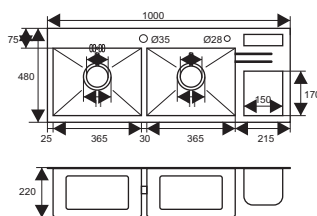

Size: 800x450x220mm
 Cutout size: 775x425mm
 Material: stainless steel 304

HD8245-304

Size: 820x450x210mm
 Cutout size: 795x425mm
 Material: stainless steel 304

HD8245-201

Size: 820x450x210mm
 Cutout size: 795x425mm
 Material: stainless steel 304

HD7843-304

Size: 780x430x210mm
 Cutout size: 755x405mm
 Material: stainless steel 304

HD7843-201

Size: 780x430x210mm
 Cutout size: 755x405mm
 Material: stainless steel 304

HD8245C-304

Size: 820x450x220mm
 Cutout size: 780x420mm
 Material: 304 stainless steel

HD7843C-201

Size: 780x430x220mm
 Cutout size: 740x400mm
 Material: 201 stainless steel

HD8045C-304

Size: 800x450x220mm
 Cutout size: 760x420mm
 Material: 304 stainless steel

HD10048-201

Size: 1000x480x220mm
 Cutout size: 960x450mm
 Material: 304 stainless steel

Unit: +2mm

SK6045

Size: 600x450x220mm
Cutout size: 575x425mm
Material: stainless steel 201

SK4238

Size: 420x380x190mm
Cutout size: 395x355mm
Material: Stainless steel 201

SK4236

Size: 420x360x185mm
Cutout size: 395x335mm
Material: stainless steel 201