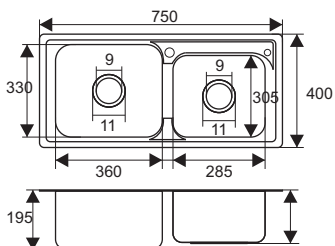

HD7843C-201

Size: 780x430x220mm
 Cutout size: 740x400mm
 Material: 201 stainless steel

HD8045C-304

Size: 800x450x220mm
 Cutout size: 760x420mm
 Material: 304 stainless steel

HD10048-201

Size: 1000x480x220mm
 Cutout size: 960x450mm
 Material: 304 stainless steel

Unit: +2mm

SK6045

Size: 600x450x220mm
Cutout size: 575x425mm
Material: stainless steel 201

SK4238

Size: 420x380x190mm
Cutout size: 395x355mm
Material: Stainless steel 201

SK4236

Size: 420x360x185mm
Cutout size: 395x335mm
Material: stainless steel 201

SK5040

Size: 500x400x210mm
Cutout size: 475x375mm
Material: stainless steel 201

SK5040-1New

Size: 500x400x210mm
Cutout size: 475x375mm
Material: stainless steel 201

SK7540

Size: 750X400X195mm
Cutout size: 725x375mm
Material: stainless steel 201

SK8143

Size: 810x430x210mm
Cutout size: 785x405mm
Material: stainless steel 201

SK7842

Size: 780x420x210mm
Cutout size: 755x395mm
Material: stainless steel 201

SOAP DISPENSER SD321

Capacity: 300ml
 Apply to sink hole: 27~40mm
 Material: Stainless Steel Head & Plastic Bottle