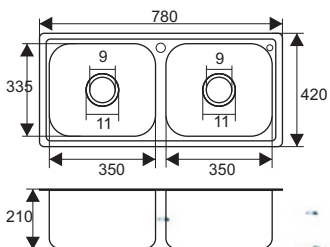

HD7843C-201

Size: 780x430x220mm
 Cutout size: 740x400mm
 Material: 201 stainless steel

HD8045C-304

Size: 800x450x220mm
 Cutout size: 760x420mm
 Material: 304 stainless steel

HD10048-201

Size: 1000x480x220mm
 Cutout size: 960x450mm
 Material: 304 stainless steel

Unit: +2mm

SK6045

Size: 600x450x220mm
Cutout size: 575x425mm
Material: stainless steel 201

SK4238

Size: 420x380x190mm
Cutout size: 395x355mm
Material: Stainless steel 201

SK4236

Size: 420x360x185mm
Cutout size: 395x335mm
Material: stainless steel 201

SK5040

Size: 500x400x210mm
Cutout size: 475x375mm
Material: stainless steel 201

SK5040-1New

Size: 500x400x210mm
Cutout size: 475x375mm
Material: stainless steel 201

SK7540

Size: 750X400X195mm
Cutout size: 725x375mm
Material: stainless steel 201

SK8143

Size: 810x430x210mm
Cutout size: 785x405mm
Material: stainless steel 201

SK7842

Size: 780x420x210mm
Cutout size: 755x395mm
Material: stainless steel 201

SOAP DISPENSER SD321

Capacity: 300ml
 Apply to sink hole: 27~40mm
 Material: Stainless Steel Head & Plastic Bottle