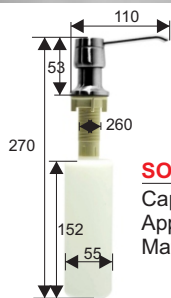

SK5040

Size: 500x400x210mm
Cutout size: 475x375mm
Material: stainless steel 201

SK5040-1New

Size: 500x400x210mm
Cutout size: 475x375mm
Material: stainless steel 201

SK7540

Size: 750X400X195mm
Cutout size: 725x375mm
Material: stainless steel 201

SK8143

Size: 810x430x210mm
Cutout size: 785x405mm
Material: stainless steel 201

SK7842

Size: 780x420x210mm
Cutout size: 755x395mm
Material: stainless steel 201

SOAP DISPENSER SD321

Capacity: 300ml
 Apply to sink hole: 27~40mm
 Material: Stainless Steel Head & Plastic Bottle

SOAP DISPENSER SD329

Capacity: 320ml
 Apply to sink hole: 24~35mm
 Material: Brass, Plastic HDPE

BASKET RACK STRAINER

HD117

Size:

1. 357x205x60±10
2. 375x205x60±10
3. 390x205x60±10

Material: stainless steel