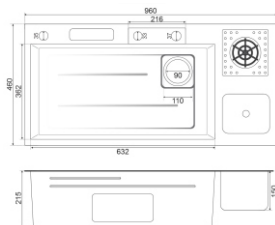

Noise reduction pad reduction water flow noise

SINGLE BOWL HANDMADE

HD9646HMF-201Gr
 Size: 960x460x215mm
 Cutout size: 918x426mm
 Material: Stainless steel 201

HD7546HMF-201Gr
 Size: 750x400x220mm
 Cutout size: 707x427mm
 Material: Stainless steel 201

HD7546HMW-201Gr
 Size: 750x460x240mm
 Cutout size: 710x435mm
 Material: Stainless steel 201

HD7546HMF-304
 Size: 750x460x220mm
 Cutout size: 707x427mm
 Material: Stainless steel 304

HD8846HMF-201Gr
 Size: 880x460x215mm
 Cutout size: 840x426mm
 Material: Stainless steel 201

HD6045-304N

Size: 600x450x215mm
 Cutout size: 575x425mm
 Material: Stainless steel 304

HD6045-304

Size: 600x450x215mm
 Cutout size: 575x425mm
 Material: Stainless steel 304

HD6045-201

Size: 600x450x220mm
 Cutout size: 575x425mm
 Material: Stainless steel 201

SK5040

Size: 500x400x210mm
Cutout size: 475x375mm
Material: stainless steel 201

SK5040-1New

Size: 500x400x210mm
Cutout size: 475x375mm
Material: stainless steel 201

SK7540

Size: 750X400X195mm
Cutout size: 725x375mm
Material: stainless steel 201