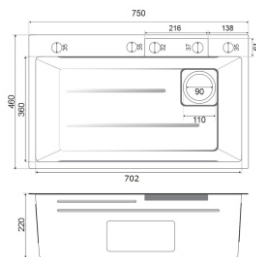

Noise reduction pad reduction water flow noise

SINGLE BOWL HANDMADE

HD9646HMF-201Gr
 Size: 960x460x215mm
 Cutout size: 918x426mm
 Material: Stainless steel 201

HD7546HMF-201Gr
 Size: 750x400x220mm
 Cutout size: 707x427mm
 Material: Stainless steel 201

HD7546HMW-201Gr
 Size: 750x460x240mm
 Cutout size: 710x435mm
 Material: Stainless steel 201

HD7546HMF-304
 Size: 750x460x220mm
 Cutout size: 707x427mm
 Material: Stainless steel 304

HD8846HMF-201Gr
 Size: 880x460x215mm
 Cutout size: 840x426mm
 Material: Stainless steel 201

HD6045-304N

Size: 600x450x215mm
 Cutout size: 575x425mm
 Material: Stainless steel 304

HD6045-304

Size: 600x450x215mm
 Cutout size: 575x425mm
 Material: Stainless steel 304

HD6045-201

Size: 600x450x220mm
 Cutout size: 575x425mm
 Material: Stainless steel 201

HD6846-304

Size: 680x460x215mm
 Cutout size: 655x435mm
 Material: Stainless steel 304

HD6846-201

Size: 680x460x215mm
 Cutout size: 655x435mm
 Material: Stainless steel 201

KITCHEN SINK - Single Bowl Handmade