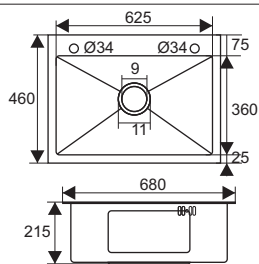

HD7546HMW-201Gr
 Size: 750x460x240mm
 Cutout size: 710x435mm
 Material: Stainless steel 201

HD7546HMF-304
 Size: 750x460x220mm
 Cutout size: 707x427mm
 Material: Stainless steel 304

HD8846HMF-201Gr
 Size: 880x460x215mm
 Cutout size: 840x426mm
 Material: Stainless steel 201

HD6045-304N

Size: 600x450x215mm
 Cutout size: 575x425mm
 Material: Stainless steel 304

HD6045-304

Size: 600x450x215mm
 Cutout size: 575x425mm
 Material: Stainless steel 304

HD6045-201

Size: 600x450x220mm
 Cutout size: 575x425mm
 Material: Stainless steel 201

HD6846-304

Size: 680x460x215mm
 Cutout size: 655x435mm
 Material: Stainless steel 304

HD6846-201

Size: 680x460x215mm
 Cutout size: 655x435mm
 Material: Stainless steel 201

KITCHEN SINK - Single Bowl Handmade

Size: 800x450x220mm
 Cutout size: 775x425mm
 Material: stainless steel 304

HD8245-304

Size: 820x450x210mm
 Cutout size: 795x425mm
 Material: stainless steel 304

HD8245-201

Size: 820x450x210mm
 Cutout size: 795x425mm
 Material: stainless steel 304