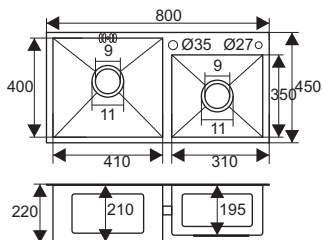

SK4338-304
Size: 430X380X200mm
Material: stainless steel 304

KITCHEN SINK - Single Bowl Handmade

SK4236-201

Size: 420x360x185mm
Material: stainless steel 201

SK4236-1

Size: 420x360x175mm
Material: stainless steel 201

Sk4539

Size: 450x390x185mm
Material: stainless steel 201

SK4236-1

Size: 430X380X200mm
Material: stainless steel 304

HD8045-304

Size: 800x450x220mm
 Cutout size: 775x425mm
 Material: stainless steel 304

HD8045-201

Size: 800x450x220mm
 Cutout size: 775x425mm
 Material: stainless steel 304

HD8245-304

Size: 820x450x210mm
 Cutout size: 795x425mm
 Material: stainless steel 304

HD8245-201

Size: 820x450x210mm
 Cutout size: 795x425mm
 Material: stainless steel 304

HD7843-304

Size: 780x430x210mm
 Cutout size: 755x405mm
 Material: stainless steel 304

HD7843-201

Size: 780x430x210mm
 Cutout size: 755x405mm
 Material: stainless steel 304

HD8245C-304

Size: 820x450x220mm
 Cutout size: 780x420mm
 Material: 304 stainless steel