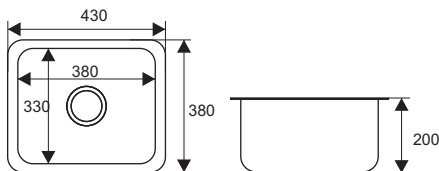

SK4338-304
Size: 430X380X200mm
Material: stainless steel 304

KITCHEN SINK - Single Bowl Handmade

SK4236-201

Size: 420x360x185mm
Material: stainless steel 201

SK4236-1

Size: 420x360x175mm
Material: stainless steel 201

Sk4539

Size: 450x390x185mm
Material: stainless steel 201

SK4236-1

Size: 430X380X200mm
Material: stainless steel 304

HD8045-304

Size: 800x450x220mm
 Cutout size: 775x425mm
 Material: stainless steel 304

HD8045-201

Size: 800x450x220mm
 Cutout size: 775x425mm
 Material: stainless steel 304

HD8245-304

Size: 820x450x210mm
 Cutout size: 795x425mm
 Material: stainless steel 304

HD8245-201

Size: 820x450x210mm
 Cutout size: 795x425mm
 Material: stainless steel 304

HD7843-304

Size: 780x430x210mm
 Cutout size: 755x405mm
 Material: stainless steel 304

HD7843-201

Size: 780x430x210mm
 Cutout size: 755x405mm
 Material: stainless steel 304

HD8245C-304

Size: 820x450x220mm
 Cutout size: 780x420mm
 Material: 304 stainless steel