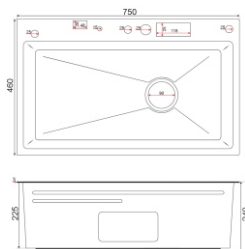

Noise reduction pad reduction water flow noise

SINGLE BOWL HANDMADE

HD9646HMF-201Gr
 Size: 960x460x215mm
 Cutout size: 918x426mm
 Material: Stainless steel 201

HD7546HMF-201Gr
 Size: 750x400x220mm
 Cutout size: 707x427mm
 Material: Stainless steel 201

HD7546HMW-201Gr
 Size: 750x460x240mm
 Cutout size: 710x435mm
 Material: Stainless steel 201

HD7546HMF-304
 Size: 750x460x220mm
 Cutout size: 707x427mm
 Material: Stainless steel 304

HD8846HMF-201Gr
 Size: 880x460x215mm
 Cutout size: 840x426mm
 Material: Stainless steel 201

HD6045-304N

Size: 600x450x215mm
 Cutout size: 575x425mm
 Material: Stainless steel 304

HD6045-304

Size: 600x450x215mm
 Cutout size: 575x425mm
 Material: Stainless steel 304

HD6045-201

Size: 600x450x220mm
 Cutout size: 575x425mm
 Material: Stainless steel 201

HD6846-304

Size: 680x460x215mm
 Cutout size: 655x435mm
 Material: Stainless steel 304

HD6846-201

Size: 680x460x215mm
 Cutout size: 655x435mm
 Material: Stainless steel 201

KITCHEN SINK - Single Bowl Handmade