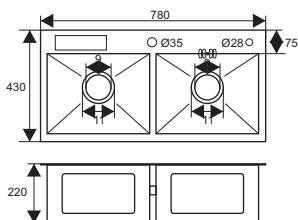

Size: 800x450x220mm
 Cutout size: 775x425mm
 Material: stainless steel 304

HD8245-304

Size: 820x450x210mm
 Cutout size: 795x425mm
 Material: stainless steel 304

HD8245-201

Size: 820x450x210mm
 Cutout size: 795x425mm
 Material: stainless steel 304

HD7843-304

Size: 780x430x210mm
 Cutout size: 755x405mm
 Material: stainless steel 304

HD7843-201

Size: 780x430x210mm
 Cutout size: 755x405mm
 Material: stainless steel 304

HD8245C-304

Size: 820x450x220mm
 Cutout size: 780x420mm
 Material: 304 stainless steel

HD7843C-201

Size: 780x430x220mm
 Cutout size: 740x400mm
 Material: 201 stainless steel

HD8045C-304

Size: 800x450x220mm
 Cutout size: 760x420mm
 Material: 304 stainless steel

HD10048-201

Size: 1000x480x220mm
 Cutout size: 960x450mm
 Material: 304 stainless steel

Unit: +2mm

SK6045

Size: 600x450x220mm
Cutout size: 575x425mm
Material: stainless steel 201

SK4238

Size: 420x380x190mm
Cutout size: 395x355mm
Material: Stainless steel 201

SK4236

Size: 420x360x185mm
Cutout size: 395x335mm
Material: stainless steel 201