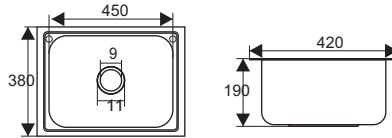

HD7843-304

Size: 780x430x210mm
 Cutout size: 755x405mm
 Material: stainless steel 304

HD7843-201

Size: 780x430x210mm
 Cutout size: 755x405mm
 Material: stainless steel 304

HD8245C-304

Size: 820x450x220mm
 Cutout size: 780x420mm
 Material: 304 stainless steel

HD7843C-201

Size: 780x430x220mm
 Cutout size: 740x400mm
 Material: 201 stainless steel

HD8045C-304

Size: 800x450x220mm
 Cutout size: 760x420mm
 Material: 304 stainless steel

HD10048-201

Size: 1000x480x220mm
 Cutout size: 960x450mm
 Material: 304 stainless steel

Unit: +2mm

SK6045

Size: 600x450x220mm
Cutout size: 575x425mm
Material: stainless steel 201

SK4238

Size: 420x380x190mm
Cutout size: 395x355mm
Material: Stainless steel 201

SK4236

Size: 420x360x185mm
Cutout size: 395x335mm
Material: stainless steel 201

SK5040

Size: 500x400x210mm
Cutout size: 475x375mm
Material: stainless steel 201

SK5040-1New

Size: 500x400x210mm
Cutout size: 475x375mm
Material: stainless steel 201

SK7540

Size: 750X400X195mm
Cutout size: 725x375mm
Material: stainless steel 201