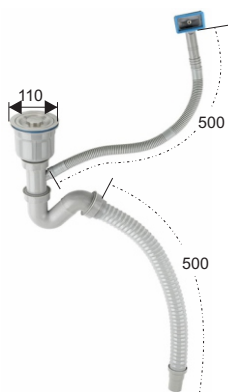

SK8143

Size: 810x430x210mm
Cutout size: 785x405mm
Material: stainless steel 201

SK7842

Size: 780x420x210mm
Cutout size: 755x395mm
Material: stainless steel 201

SOAP DISPENSER SD321

Capacity: 300ml
 Apply to sink hole: 27~40mm
 Material: Stainless Steel Head & Plastic Bottle

SOAP DISPENSER SD329

Capacity: 320ml
 Apply to sink hole: 24~35mm
 Material: Brass, Plastic HDPE

BASKET RACK STRAINER

HD117

Size:

1. 357x205x60±10
2. 375x205x60±10
3. 390x205x60±10

Material: stainless steel

XP417

XP418

XP023N

XP021

XP318

XP024

XP022-1

XP317