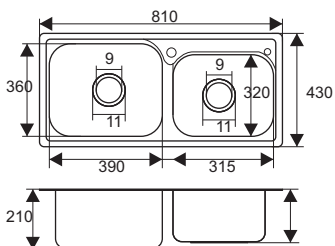

HD7843C-201

Size: 780x430x220mm
 Cutout size: 740x400mm
 Material: 201 stainless steel

HD8045C-304

Size: 800x450x220mm
 Cutout size: 760x420mm
 Material: 304 stainless steel

HD10048-201

Size: 1000x480x220mm
 Cutout size: 960x450mm
 Material: 304 stainless steel

Unit: +2mm

SK6045

Size: 600x450x220mm
Cutout size: 575x425mm
Material: stainless steel 201

SK4238

Size: 420x380x190mm
Cutout size: 395x355mm
Material: Stainless steel 201

SK4236

Size: 420x360x185mm
Cutout size: 395x335mm
Material: stainless steel 201

SK5040

Size: 500x400x210mm
Cutout size: 475x375mm
Material: stainless steel 201

SK5040-1New

Size: 500x400x210mm
Cutout size: 475x375mm
Material: stainless steel 201

SK7540

Size: 750X400X195mm
Cutout size: 725x375mm
Material: stainless steel 201

SK8143

Size: 810x430x210mm
Cutout size: 785x405mm
Material: stainless steel 201

SK7842

Size: 780x420x210mm
Cutout size: 755x395mm
Material: stainless steel 201

SOAP DISPENSER SD321

Capacity: 300ml
 Apply to sink hole: 27~40mm
 Material: Stainless Steel Head & Plastic Bottle