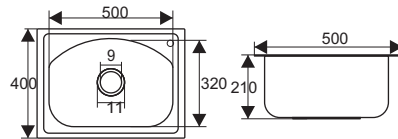

HD7843C-201

Size: 780x430x220mm
 Cutout size: 740x400mm
 Material: 201 stainless steel

HD8045C-304

Size: 800x450x220mm
 Cutout size: 760x420mm
 Material: 304 stainless steel

HD10048-201

Size: 1000x480x220mm
 Cutout size: 960x450mm
 Material: 304 stainless steel

Unit: +2mm

SK6045

Size: 600x450x220mm
Cutout size: 575x425mm
Material: stainless steel 201

SK4238

Size: 420x380x190mm
Cutout size: 395x355mm
Material: Stainless steel 201

SK4236

Size: 420x360x185mm
Cutout size: 395x335mm
Material: stainless steel 201

SK5040

Size: 500x400x210mm
Cutout size: 475x375mm
Material: stainless steel 201

SK5040-1New

Size: 500x400x210mm
Cutout size: 475x375mm
Material: stainless steel 201

SK7540

Size: 750X400X195mm
Cutout size: 725x375mm
Material: stainless steel 201

SK8143

Size: 810x430x210mm
Cutout size: 785x405mm
Material: stainless steel 201

SK7842

Size: 780x420x210mm
Cutout size: 755x395mm
Material: stainless steel 201

SOAP DISPENSER SD321

Capacity: 300ml
 Apply to sink hole: 27~40mm
 Material: Stainless Steel Head & Plastic Bottle