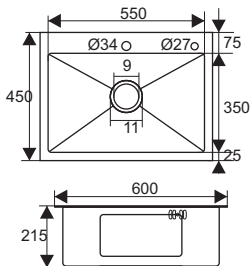

Noise reduction pad reduction water flow noise

SINGLE BOWL HANDMADE

HD9646HMF-201Gr
 Size: 960x460x215mm
 Cutout size: 918x426mm
 Material: Stainless steel 201

HD7546HMF-201Gr
 Size: 750x400x220mm
 Cutout size: 707x427mm
 Material: Stainless steel 201

HD7546HMW-201Gr
 Size: 750x460x240mm
 Cutout size: 710x435mm
 Material: Stainless steel 201

HD7546HMF-304
 Size: 750x460x220mm
 Cutout size: 707x427mm
 Material: Stainless steel 304

HD8846HMF-201Gr
 Size: 880x460x215mm
 Cutout size: 840x426mm
 Material: Stainless steel 201

HD6045-304N

Size: 600x450x215mm
 Cutout size: 575x425mm
 Material: Stainless steel 304

HD6045-304

Size: 600x450x215mm
 Cutout size: 575x425mm
 Material: Stainless steel 304

HD6045-201

Size: 600x450x220mm
 Cutout size: 575x425mm
 Material: Stainless steel 201

Size: 800x450x220mm
 Cutout size: 775x425mm
 Material: stainless steel 304

HD8245-304

Size: 820x450x210mm
 Cutout size: 795x425mm
 Material: stainless steel 304

HD8245-201

Size: 820x450x210mm
 Cutout size: 795x425mm
 Material: stainless steel 304