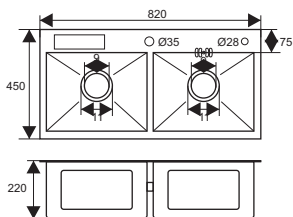

Sk4539

Size: 450x390x185mm
Material: stainless steel 201

SK4236-1

Size: 430X380X200mm
Material: stainless steel 304

HD8045-304

Size: 800x450x220mm
 Cutout size: 775x425mm
 Material: stainless steel 304

HD8045-201

Size: 800x450x220mm
 Cutout size: 775x425mm
 Material: stainless steel 304

HD8245-304

Size: 820x450x210mm
 Cutout size: 795x425mm
 Material: stainless steel 304

HD8245-201

Size: 820x450x210mm
 Cutout size: 795x425mm
 Material: stainless steel 304

HD7843-304

Size: 780x430x210mm
 Cutout size: 755x405mm
 Material: stainless steel 304

HD7843-201

Size: 780x430x210mm
 Cutout size: 755x405mm
 Material: stainless steel 304

HD8245C-304

Size: 820x450x220mm
 Cutout size: 780x420mm
 Material: 304 stainless steel

HD7843C-201

Size: 780x430x220mm
 Cutout size: 740x400mm
 Material: 201 stainless steel

HD8045C-304

Size: 800x450x220mm
 Cutout size: 760x420mm
 Material: 304 stainless steel

HD10048-201

Size: 1000x480x220mm
 Cutout size: 960x450mm
 Material: 304 stainless steel