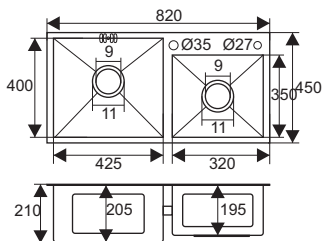

Sk4539

Size: 450x390x185mm
Material: stainless steel 201

SK4236-1

Size: 430X380X200mm
Material: stainless steel 304

HD8045-304

Size: 800x450x220mm
 Cutout size: 775x425mm
 Material: stainless steel 304

HD8045-201

Size: 800x450x220mm
 Cutout size: 775x425mm
 Material: stainless steel 304

HD8245-304

Size: 820x450x210mm
 Cutout size: 795x425mm
 Material: stainless steel 304

HD8245-201

Size: 820x450x210mm
 Cutout size: 795x425mm
 Material: stainless steel 304

HD7843-304

Size: 780x430x210mm
 Cutout size: 755x405mm
 Material: stainless steel 304

HD7843-201

Size: 780x430x210mm
 Cutout size: 755x405mm
 Material: stainless steel 304

HD8245C-304

Size: 820x450x220mm
 Cutout size: 780x420mm
 Material: 304 stainless steel

HD7843C-201

Size: 780x430x220mm
 Cutout size: 740x400mm
 Material: 201 stainless steel

HD8045C-304

Size: 800x450x220mm
 Cutout size: 760x420mm
 Material: 304 stainless steel

HD10048-201

Size: 1000x480x220mm
 Cutout size: 960x450mm
 Material: 304 stainless steel