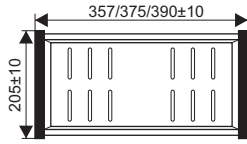

Unit: +2mm

SK6045

Size: 600x450x220mm
Cutout size: 575x425mm
Material: stainless steel 201

SK4238

Size: 420x380x190mm
Cutout size: 395x355mm
Material: Stainless steel 201

SK4236

Size: 420x360x185mm
Cutout size: 395x335mm
Material: stainless steel 201

SK5040

Size: 500x400x210mm
Cutout size: 475x375mm
Material: stainless steel 201

SK5040-1New

Size: 500x400x210mm
Cutout size: 475x375mm
Material: stainless steel 201

SK7540

Size: 750X400X195mm
Cutout size: 725x375mm
Material: stainless steel 201

SK8143

Size: 810x430x210mm
Cutout size: 785x405mm
Material: stainless steel 201

SK7842

Size: 780x420x210mm
Cutout size: 755x395mm
Material: stainless steel 201

SOAP DISPENSER SD321

Capacity: 300ml
 Apply to sink hole: 27~40mm
 Material: Stainless Steel Head & Plastic Bottle

SOAP DISPENSER SD329

Capacity: 320ml
 Apply to sink hole: 24~35mm
 Material: Brass, Plastic HDPE

BASKET RACK STRAINER

HD117

Size:

1. 357x205x60±10
2. 375x205x60±10
3. 390x205x60±10

Material: stainless steel