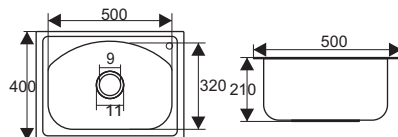

HD7843C-201

Size: 780x430x220mm
 Cutout size: 740x400mm
 Material: 201 stainless steel

HD8045C-304

Size: 800x450x220mm
 Cutout size: 760x420mm
 Material: 304 stainless steel

HD10048-201

Size: 1000x480x220mm
 Cutout size: 960x450mm
 Material: 304 stainless steel

Unit: +2mm

SK6045

Size: 600x450x220mm
Cutout size: 575x425mm
Material: stainless steel 201

SK4238

Size: 420x380x190mm
Cutout size: 395x355mm
Material: Stainless steel 201

SK4236

Size: 420x360x185mm
Cutout size: 395x335mm
Material: stainless steel 201

SK5040

Size: 500x400x210mm
Cutout size: 475x375mm
Material: stainless steel 201

SK5040-1New

Size: 500x400x210mm
Cutout size: 475x375mm
Material: stainless steel 201

SK7540

Size: 750X400X195mm
Cutout size: 725x375mm
Material: stainless steel 201

SK8143

Size: 810x430x210mm
Cutout size: 785x405mm
Material: stainless steel 201

SK7842

Size: 780x420x210mm
Cutout size: 755x395mm
Material: stainless steel 201

SOAP DISPENSER SD321

Capacity: 300ml
 Apply to sink hole: 27~40mm
 Material: Stainless Steel Head & Plastic Bottle