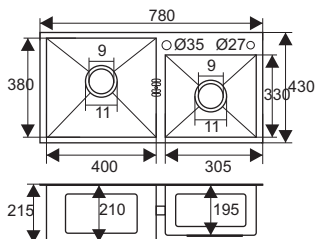

Sk4539

Size: 450x390x185mm
Material: stainless steel 201

SK4236-1

Size: 430X380X200mm
Material: stainless steel 304

HD8045-304

Size: 800x450x220mm
 Cutout size: 775x425mm
 Material: stainless steel 304

HD8045-201

Size: 800x450x220mm
 Cutout size: 775x425mm
 Material: stainless steel 304

HD8245-304

Size: 820x450x210mm
 Cutout size: 795x425mm
 Material: stainless steel 304

HD8245-201

Size: 820x450x210mm
 Cutout size: 795x425mm
 Material: stainless steel 304

HD7843-304

Size: 780x430x210mm
 Cutout size: 755x405mm
 Material: stainless steel 304

HD7843-201

Size: 780x430x210mm
 Cutout size: 755x405mm
 Material: stainless steel 304

HD8245C-304

Size: 820x450x220mm
 Cutout size: 780x420mm
 Material: 304 stainless steel

HD7843C-201

Size: 780x430x220mm
 Cutout size: 740x400mm
 Material: 201 stainless steel

HD8045C-304

Size: 800x450x220mm
 Cutout size: 760x420mm
 Material: 304 stainless steel

HD10048-201

Size: 1000x480x220mm
 Cutout size: 960x450mm
 Material: 304 stainless steel