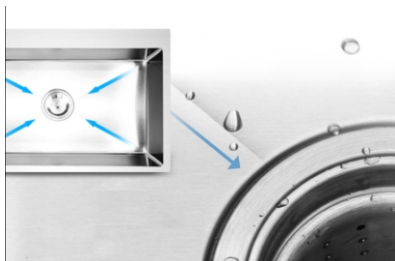

Kitchen Sink
PRODUCT CATALOGUE

KITCHEN SINK

NEW PRODUCT STAINLESS STEEL

X shape water guide line diversion line design scientific drainage, no water

Anti condensation coating prevent water condensation, prevent mildew

Noise reduction pad reduction water flow noise

SINGLE BOWL HANDMADE

HD9646HMF-201Gr
 Size: 960x460x215mm
 Cutout size: 918x426mm
 Material: Stainless steel 201

HD7546HMF-201Gr
 Size: 750x400x220mm
 Cutout size: 707x427mm
 Material: Stainless steel 201