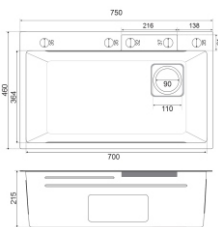

Noise reduction pad reduction water flow noise

SINGLE BOWL HANDMADE

HD9646HMF-201Gr
 Size: 960x460x215mm
 Cutout size: 918x426mm
 Material: Stainless steel 201

HD7546HMF-201Gr
 Size: 750x400x220mm
 Cutout size: 707x427mm
 Material: Stainless steel 201

HD7546HMW-201Gr
 Size: 750x460x240mm
 Cutout size: 710x435mm
 Material: Stainless steel 201

HD7546HMF-304
 Size: 750x460x220mm
 Cutout size: 707x427mm
 Material: Stainless steel 304

HD8846HMF-201Gr
 Size: 880x460x215mm
 Cutout size: 840x426mm
 Material: Stainless steel 201

HD6045-304N

Size: 600x450x215mm
 Cutout size: 575x425mm
 Material: Stainless steel 304

HD6045-304

Size: 600x450x215mm
 Cutout size: 575x425mm
 Material: Stainless steel 304

HD6045-201

Size: 600x450x220mm
 Cutout size: 575x425mm
 Material: Stainless steel 201

HD6846-304

Size: 680x460x215mm
 Cutout size: 655x435mm
 Material: Stainless steel 304

HD6846-201

Size: 680x460x215mm
 Cutout size: 655x435mm
 Material: Stainless steel 201

KITCHEN SINK - Single Bowl Handmade