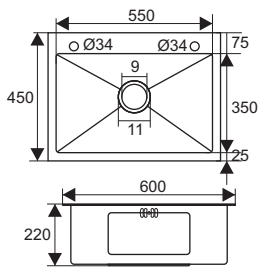

Noise reduction pad reduction water flow noise

SINGLE BOWL HANDMADE

HD9646HMF-201Gr
 Size: 960x460x215mm
 Cutout size: 918x426mm
 Material: Stainless steel 201

HD7546HMF-201Gr
 Size: 750x400x220mm
 Cutout size: 707x427mm
 Material: Stainless steel 201

HD7546HMW-201Gr
 Size: 750x460x240mm
 Cutout size: 710x435mm
 Material: Stainless steel 201

HD7546HMF-304
 Size: 750x460x220mm
 Cutout size: 707x427mm
 Material: Stainless steel 304

HD8846HMF-201Gr
 Size: 880x460x215mm
 Cutout size: 840x426mm
 Material: Stainless steel 201

HD6045-304N

Size: 600x450x215mm
 Cutout size: 575x425mm
 Material: Stainless steel 304

HD6045-304

Size: 600x450x215mm
 Cutout size: 575x425mm
 Material: Stainless steel 304

HD6045-201

Size: 600x450x220mm
 Cutout size: 575x425mm
 Material: Stainless steel 201

Size: 800x450x220mm
 Cutout size: 775x425mm
 Material: stainless steel 304

HD8245-304

Size: 820x450x210mm
 Cutout size: 795x425mm
 Material: stainless steel 304

HD8245-201

Size: 820x450x210mm
 Cutout size: 795x425mm
 Material: stainless steel 304