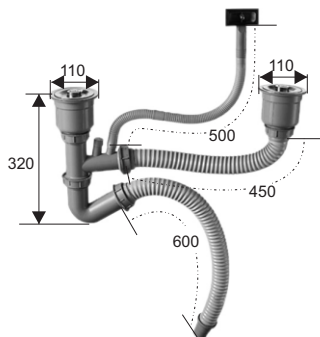

Unit: +2mm

SK6045

Size: 600x450x220mm
Cutout size: 575x425mm
Material: stainless steel 201

SK4238

Size: 420x380x190mm
Cutout size: 395x355mm
Material: Stainless steel 201

SK4236

Size: 420x360x185mm
Cutout size: 395x335mm
Material: stainless steel 201

SK5040

Size: 500x400x210mm
Cutout size: 475x375mm
Material: stainless steel 201

SK5040-1New

Size: 500x400x210mm
Cutout size: 475x375mm
Material: stainless steel 201

SK7540

Size: 750X400X195mm
Cutout size: 725x375mm
Material: stainless steel 201

SK8143

Size: 810x430x210mm
Cutout size: 785x405mm
Material: stainless steel 201

SK7842

Size: 780x420x210mm
Cutout size: 755x395mm
Material: stainless steel 201

SOAP DISPENSER SD321

Capacity: 300ml
 Apply to sink hole: 27~40mm
 Material: Stainless Steel Head & Plastic Bottle

SOAP DISPENSER SD329

Capacity: 320ml
 Apply to sink hole: 24~35mm
 Material: Brass, Plastic HDPE

BASKET RACK STRAINER

HD117

Size:

1. 357x205x60±10
2. 375x205x60±10
3. 390x205x60±10

Material: stainless steel