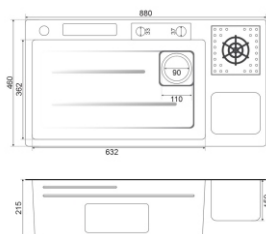

Noise reduction pad reduction water flow noise

SINGLE BOWL HANDMADE

HD9646HMF-201Gr
 Size: 960x460x215mm
 Cutout size: 918x426mm
 Material: Stainless steel 201

HD7546HMF-201Gr
 Size: 750x400x220mm
 Cutout size: 707x427mm
 Material: Stainless steel 201

HD7546HMW-201Gr
 Size: 750x460x240mm
 Cutout size: 710x435mm
 Material: Stainless steel 201

HD7546HMF-304
 Size: 750x460x220mm
 Cutout size: 707x427mm
 Material: Stainless steel 304

HD8846HMF-201Gr
 Size: 880x460x215mm
 Cutout size: 840x426mm
 Material: Stainless steel 201

HD6045-304N

Size: 600x450x215mm
 Cutout size: 575x425mm
 Material: Stainless steel 304

HD6045-304

Size: 600x450x215mm
 Cutout size: 575x425mm
 Material: Stainless steel 304

HD6045-201

Size: 600x450x220mm
 Cutout size: 575x425mm
 Material: Stainless steel 201

HD6846-304

Size: 680x460x215mm
 Cutout size: 655x435mm
 Material: Stainless steel 304

HD6846-201

Size: 680x460x215mm
 Cutout size: 655x435mm
 Material: Stainless steel 201

KITCHEN SINK - Single Bowl Handmade