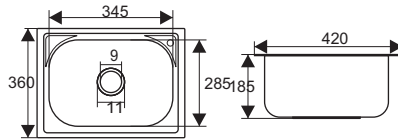

HD7843C-201

Size: 780x430x220mm
 Cutout size: 740x400mm
 Material: 201 stainless steel

HD8045C-304

Size: 800x450x220mm
 Cutout size: 760x420mm
 Material: 304 stainless steel

HD10048-201

Size: 1000x480x220mm
 Cutout size: 960x450mm
 Material: 304 stainless steel

Unit: +2mm

SK6045

Size: 600x450x220mm
Cutout size: 575x425mm
Material: stainless steel 201

SK4238

Size: 420x380x190mm
Cutout size: 395x355mm
Material: Stainless steel 201

SK4236

Size: 420x360x185mm
Cutout size: 395x335mm
Material: stainless steel 201

SK5040

Size: 500x400x210mm
Cutout size: 475x375mm
Material: stainless steel 201

SK5040-1New

Size: 500x400x210mm
Cutout size: 475x375mm
Material: stainless steel 201

SK7540

Size: 750X400X195mm
Cutout size: 725x375mm
Material: stainless steel 201

SK8143

Size: 810x430x210mm
Cutout size: 785x405mm
Material: stainless steel 201

SK7842

Size: 780x420x210mm
Cutout size: 755x395mm
Material: stainless steel 201

SOAP DISPENSER SD321

Capacity: 300ml
 Apply to sink hole: 27~40mm
 Material: Stainless Steel Head & Plastic Bottle