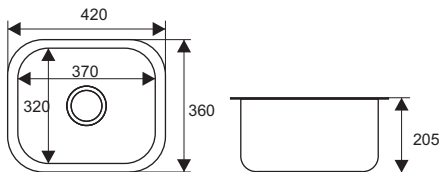

HD6045-304N

Size: 600x450x215mm
 Cutout size: 575x425mm
 Material: Stainless steel 304

HD6045-304

Size: 600x450x215mm
 Cutout size: 575x425mm
 Material: Stainless steel 304

HD6045-201

Size: 600x450x220mm
 Cutout size: 575x425mm
 Material: Stainless steel 201

HD6846-304

Size: 680x460x215mm
 Cutout size: 655x435mm
 Material: Stainless steel 304

HD6846-201

Size: 680x460x215mm
 Cutout size: 655x435mm
 Material: Stainless steel 201

KITCHEN SINK - Single Bowl Handmade

HD6845-201

Size: 680x450x215mm
Cutout size: 655x425mm
Material: 201 Stainless steel

HD6845-304

Size: 680x450x220mm
Cutout size: 655x425mm
Material: 304 Stainless steel

KITCHEN SINK - Single Bowl Handmade

SK4236-304
Size: 420X360X205mm
Material: stainless steel 304

Sk4539

Size: 450x390x185mm
Material: stainless steel 201

SK4236-1

Size: 430X380X200mm
Material: stainless steel 304

HD8045-304

Size: 800x450x220mm
 Cutout size: 775x425mm
 Material: stainless steel 304

HD8045-201