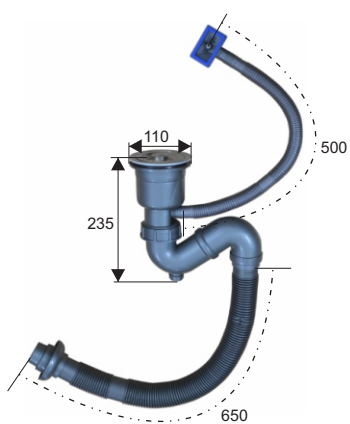

SK5040

Size: 500x400x210mm
Cutout size: 475x375mm
Material: stainless steel 201

SK5040-1New

Size: 500x400x210mm
Cutout size: 475x375mm
Material: stainless steel 201

SK7540

Size: 750X400X195mm
Cutout size: 725x375mm
Material: stainless steel 201

SK8143

Size: 810x430x210mm
Cutout size: 785x405mm
Material: stainless steel 201

SK7842

Size: 780x420x210mm
Cutout size: 755x395mm
Material: stainless steel 201

SOAP DISPENSER SD321

Capacity: 300ml
 Apply to sink hole: 27~40mm
 Material: Stainless Steel Head & Plastic Bottle

SOAP DISPENSER SD329

Capacity: 320ml
 Apply to sink hole: 24~35mm
 Material: Brass, Plastic HDPE

BASKET RACK STRAINER

HD117

Size:

1. 357x205x60±10
2. 375x205x60±10
3. 390x205x60±10

Material: stainless steel

XP417

XP418

XP023N

XP021

XP318

XP024

XP022-1

XP317