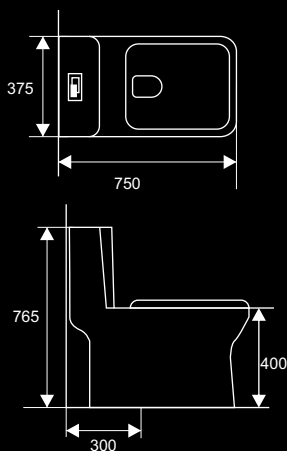

BC3979D

Flushing Method: Siphon Flushing
Trap way: S-trap
Seat: PP close soft seat
Minimum pit distance: 300mm
Dual Flush water: 3/6L

BC3981

Flushing Method: Siphon Flushing
 Trap way: S-trap
 Seat: PP close soft seat
 Minimum pit distance: 300mm
 Dual Flush water: 3/6L

BC3881

Flushing Method: Siphon Flushing
 Trap way: S-trap
 Seat: PP close soft seat
 Minimum pit distance: 300mm
 Dual Flush water: 3/6L

BC3884

Flushing Method: Siphon
 Trap way: S-trap
 Seat: PP close soft seat
 Minimum pit distance: 300mm
 Flush water: 5L

BC3982

Flushing Method: Siphon Flushing
 Trap way: S-trap
 Seat: PP close soft seat
 Minimum pit distance: 300mm
 Dual Flush water: 3/6L

BC3994

Flushing Method: Siphon Flushing
 Trap way: S-trap
 Seat: PP close soft seat
 Minimum pit distance: 300mm
 Dual Flush water: 3/6L

BC8805

Flushing Method: Siphon Flushing
 Trap way: S-trap
 Seat: PP close soft seat
 Minimum pit distance: 300mm
 Dual Flush water: 3/6L

Unit: ±5mm

BC 8828

Flushing Method: Siphon Flushing
 Trap way: S-trap
 Seat: PP close soft seat
 Minimum pit distance: 300mm
 Dual Flush water: 3/6L