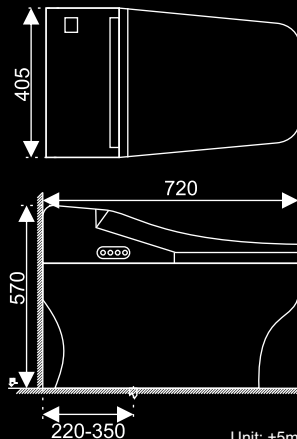

BC5003

Rated Voltage: 220-240v~, 50/60Hz
Rated Power Consumption: 680-800w
Water Temperature: 34 - 40oC
Water Consumption: Full: 6l / Smart: 4.5l
Hot Air Temperature: ~55oC
Posterior Wash: Max 1.2l/Min
Flushing Method: Siphon Flushing
Trap way: S-trap
Seat: PP close soft seat
Minimum pit distance: 300mm

Unit: ±5mm