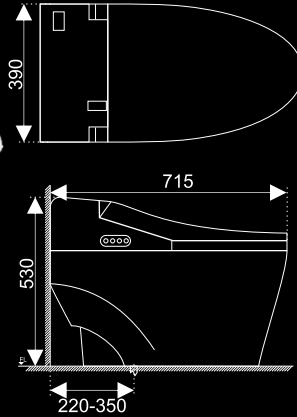

One piece Toilet
PRODUCT CATALOGUE

BC5001

Rated Voltage: 220-240v~, 50/60Hz
 Rated Power Consumption: 700w
 Water Temperature: 34 - 40oC
 Water Consumption: Full: 6l / Smart: 4.5l
 Hot Air Temperature: ~55oC
 Posterior Wash: Max 1.2l/Min
 Flushing Method: Siphon Flushing
 Trap way: S-trap
 Seat: PP close soft seat
 Minimum pit distance: 300mm