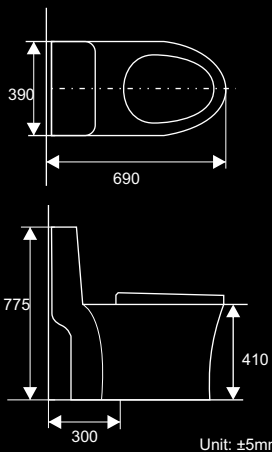

Unit: ±5mm

Cyclone Flushing

Unit: ±5mm

BC3973

Flushing Method: Cyclone Flushing
 Trap way: S-trap
 Seat: PP close soft seat
 Minimum pit distance: 300mm
 Dual Flush water: 3/6L

Unit: ±5mm

BC3985

Flushing Method: Syclone flushing
 Trap way: S-trap
 Seat: PP close soft seat
 Minimum pit distance: 300mm
 Dual Flush water: 3/6L

Unit: ±5mm

BC3992

Flushing Method: Syclone Flushing
 Trap way: S-trap
 Seat: PP close soft seat
 Minimum pit distance: 300mm
 Dual Flush water: 3/6L

BC16023-1

Flushing Method: Syclone flushing
 Trap way: S-trap
 Seat: PP close soft seat
 Minimum pit distance: 300mm
 Dual Flush water: 3/6L

BC18804

Flushing Method: Cyclone Flushing
 Trap way: S-trap
 Seat: PP close soft seat
 Minimum pit distance: 300mm
 Dual Flush water: 3/6L

BC18810

Flushing Method: Syclone flushing
 Trap way: S-trap
 Seat: PP close soft seat
 Minimum pit distance: 300mm
 Dual Flush water: 3/6L