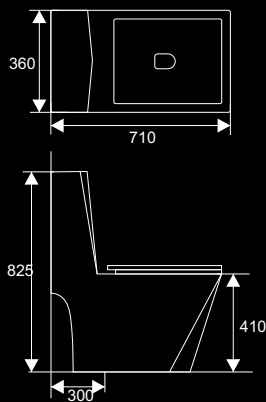

BC3982

Flushing Method: Siphon Flushing
 Trap way: S-trap
 Seat: PP close soft seat
 Minimum pit distance: 300mm
 Dual Flush water: 3/6L

BC3994

Flushing Method: Siphon Flushing
 Trap way: S-trap
 Seat: PP close soft seat
 Minimum pit distance: 300mm
 Dual Flush water: 3/6L

BC8805

Flushing Method: Siphon Flushing
 Trap way: S-trap
 Seat: PP close soft seat
 Minimum pit distance: 300mm
 Dual Flush water: 3/6L

Unit: ±5mm

BC 8828

Flushing Method: Siphon Flushing
 Trap way: S-trap
 Seat: PP close soft seat
 Minimum pit distance: 300mm
 Dual Flush water: 3/6L

BC8828-1

Flushing Method: Siphon flushing
 Trap way: S-trap
 Seat: PP close soft seat
 Minimum pit distance: 300mm
 Dual Flush water: 3/6L

BC16017

Flushing Method: Siphon Flushing
 Trap way: S-trap
 Seat: PP close soft seat
 Minimum pit distance: 300mm
 Dual Flush water: 3/6L