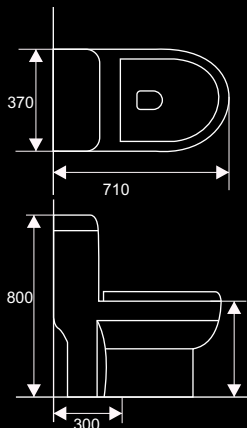

BC3979D

Flushing Method: Siphon Flushing
Trap way: S-trap
Seat: PP close soft seat
Minimum pit distance: 300mm
Dual Flush water: 3/6L

BC3981

Flushing Method: Siphon Flushing
 Trap way: S-trap
 Seat: PP close soft seat
 Minimum pit distance: 300mm
 Dual Flush water: 3/6L

BC3881

Flushing Method: Siphon Flushing
 Trap way: S-trap
 Seat: PP close soft seat
 Minimum pit distance: 300mm
 Dual Flush water: 3/6L

BC3884

Flushing Method: Siphon
 Trap way: S-trap
 Seat: PP close soft seat
 Minimum pit distance: 300mm
 Flush water: 5L

BC3982

Flushing Method: Siphon Flushing
 Trap way: S-trap
 Seat: PP close soft seat
 Minimum pit distance: 300mm
 Dual Flush water: 3/6L

BC3994

Flushing Method: Siphon Flushing
 Trap way: S-trap
 Seat: PP close soft seat
 Minimum pit distance: 300mm
 Dual Flush water: 3/6L

BC8805

Flushing Method: Siphon Flushing
 Trap way: S-trap
 Seat: PP close soft seat
 Minimum pit distance: 300mm
 Dual Flush water: 3/6L

Unit: ±5mm

BC 8828

Flushing Method: Siphon Flushing
 Trap way: S-trap
 Seat: PP close soft seat
 Minimum pit distance: 300mm
 Dual Flush water: 3/6L