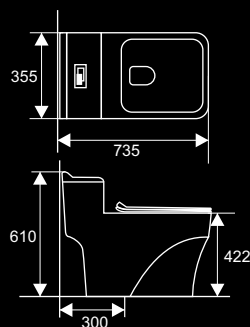

BC3982

Flushing Method: Siphon Flushing
 Trap way: S-trap
 Seat: PP close soft seat
 Minimum pit distance: 300mm
 Dual Flush water: 3/6L

BC3994

Flushing Method: Siphon Flushing
 Trap way: S-trap
 Seat: PP close soft seat
 Minimum pit distance: 300mm
 Dual Flush water: 3/6L

BC8805

Flushing Method: Siphon Flushing
 Trap way: S-trap
 Seat: PP close soft seat
 Minimum pit distance: 300mm
 Dual Flush water: 3/6L

Unit: ±5mm

BC 8828

Flushing Method: Siphon Flushing
 Trap way: S-trap
 Seat: PP close soft seat
 Minimum pit distance: 300mm
 Dual Flush water: 3/6L

BC8828-1

Flushing Method: Siphon flushing
 Trap way: S-trap
 Seat: PP close soft seat
 Minimum pit distance: 300mm
 Dual Flush water: 3/6L

BC16017

Flushing Method: Siphon Flushing
 Trap way: S-trap
 Seat: PP close soft seat
 Minimum pit distance: 300mm
 Dual Flush water: 3/6L

Unit: ±5mm

Cyclone Flushing

Unit: ±5mm

BC3973

Flushing Method: Cyclone Flushing
 Trap way: S-trap
 Seat: PP close soft seat
 Minimum pit distance: 300mm
 Dual Flush water: 3/6L

Unit: ±5mm

BC3985

Flushing Method: Syclone flushing
 Trap way: S-trap
 Seat: PP close soft seat
 Minimum pit distance: 300mm
 Dual Flush water: 3/6L