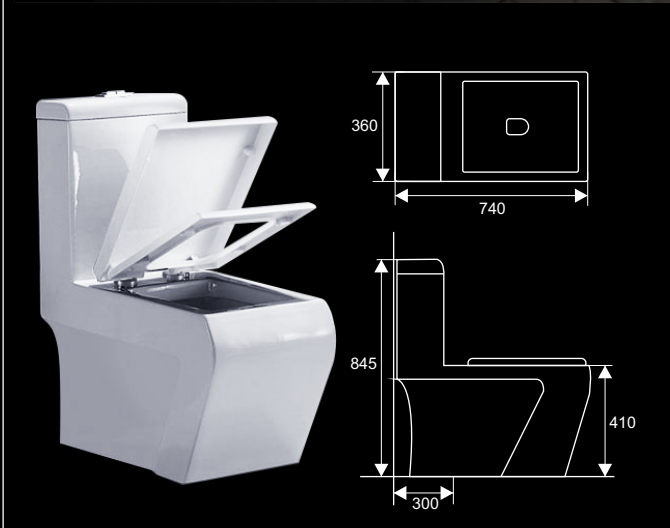

Unit: ±5mm

ONE-PIECE TOILET

Great aesthetics. Good match for a contemporary bathroom design in every modern home.

Easy to clean and up keep.

No worry of water leaking out of the tank and flooding the floor.

More durable due to no joining part to maintain.

Soft Closing

Whisper Close - Slowly and quietly closes
Easy-Clean & Change hinge allows for removal of seat for easy cleaning and replacement.

BC3952

Flushing Method: Siphon Flushing
Trap way: S-trap
Seat: PP close soft seat
Minimum pit distance: 300mm
Dual Flush water: 3/6L

BC3979D

Flushing Method: Siphon Flushing
Trap way: S-trap
Seat: PP close soft seat
Minimum pit distance: 300mm
Dual Flush water: 3/6L

BC3981

Flushing Method: Siphon Flushing
 Trap way: S-trap
 Seat: PP close soft seat
 Minimum pit distance: 300mm
 Dual Flush water: 3/6L