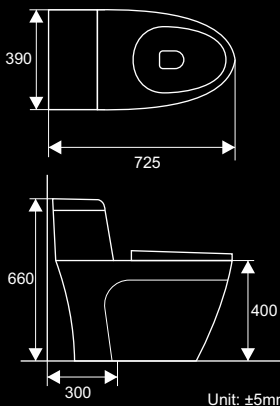

BC8805

Flushing Method: Siphon Flushing
 Trap way: S-trap
 Seat: PP close soft seat
 Minimum pit distance: 300mm
 Dual Flush water: 3/6L

Unit: ±5mm

BC 8828

Flushing Method: Siphon Flushing
 Trap way: S-trap
 Seat: PP close soft seat
 Minimum pit distance: 300mm
 Dual Flush water: 3/6L

BC8828-1

Flushing Method: Siphon flushing
 Trap way: S-trap
 Seat: PP close soft seat
 Minimum pit distance: 300mm
 Dual Flush water: 3/6L

BC16017

Flushing Method: Siphon Flushing
 Trap way: S-trap
 Seat: PP close soft seat
 Minimum pit distance: 300mm
 Dual Flush water: 3/6L

Unit: ±5mm

Cyclone Flushing

Unit: ±5mm

BC3973

Flushing Method: Cyclone Flushing
 Trap way: S-trap
 Seat: PP close soft seat
 Minimum pit distance: 300mm
 Dual Flush water: 3/6L

Unit: ±5mm

BC3985

Flushing Method: Syclone flushing
 Trap way: S-trap
 Seat: PP close soft seat
 Minimum pit distance: 300mm
 Dual Flush water: 3/6L

Unit: ±5mm

BC3992

Flushing Method: Syclone Flushing
 Trap way: S-trap
 Seat: PP close soft seat
 Minimum pit distance: 300mm
 Dual Flush water: 3/6L

BC16023-1

Flushing Method: Syclone flushing
 Trap way: S-trap
 Seat: PP close soft seat
 Minimum pit distance: 300mm
 Dual Flush water: 3/6L