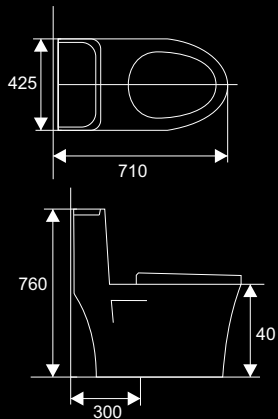

BC18804

Flushing Method: Cyclone Flushing
 Trap way: S-trap
 Seat: PP close soft seat
 Minimum pit distance: 300mm
 Dual Flush water: 3/6L

BC18810

Flushing Method: Syclone flushing
 Trap way: S-trap
 Seat: PP close soft seat
 Minimum pit distance: 300mm
 Dual Flush water: 3/6L

BC8821

Flushing Method:Cyclone Flushing
 Trap way: S-trap
 Seat: PP close soft seat
 Minimum pit distance: 300mm
 Dual Flush water: 3/6L

BC8848

Flushing Method:Cyclone Flushing
 Trap way: S-trap
 Seat: PP close soft seat
 Minimum pit distance: 300mm
 Dual Flush water: 3/6L

Unit: ±5mm

BC16003-1

Flushing Method:Cyclone Flushing
 Trap way: S-trap
 Seat: PP close soft seat
 Minimum pit distance: 300mm
 Dual Flush water: 3/6L

Unit: ±5mm

Unit: ±5mm

BC3991

Flushing Method: Cyclone flushing

Trap way: S-trap

Seat: PP close soft seat

Minimum pit distance: 300mm

Dual Flush water: 3/6L

Zento - Cầu Giấy

Add: Số 44 Trần Kim Xuyên, Yên Hòa
Trung Hòa, Cầu Giấy, Hà Nội
Tel: 024.3775 7259 - 0913.223 113