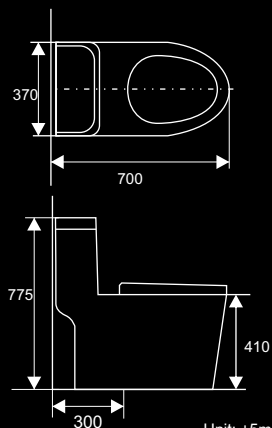

Unit: ±5mm

BC3992

Flushing Method: Syclone Flushing
 Trap way: S-trap
 Seat: PP close soft seat
 Minimum pit distance: 300mm
 Dual Flush water: 3/6L

BC16023-1

Flushing Method: Syclone flushing
 Trap way: S-trap
 Seat: PP close soft seat
 Minimum pit distance: 300mm
 Dual Flush water: 3/6L

BC18804

Flushing Method: Cyclone Flushing
 Trap way: S-trap
 Seat: PP close soft seat
 Minimum pit distance: 300mm
 Dual Flush water: 3/6L

BC18810

Flushing Method: Syclone flushing
 Trap way: S-trap
 Seat: PP close soft seat
 Minimum pit distance: 300mm
 Dual Flush water: 3/6L

BC8821

Flushing Method:Cyclone Flushing
 Trap way: S-trap
 Seat: PP close soft seat
 Minimum pit distance: 300mm
 Dual Flush water: 3/6L

BC8848

Flushing Method:Cyclone Flushing
 Trap way: S-trap
 Seat: PP close soft seat
 Minimum pit distance: 300mm
 Dual Flush water: 3/6L