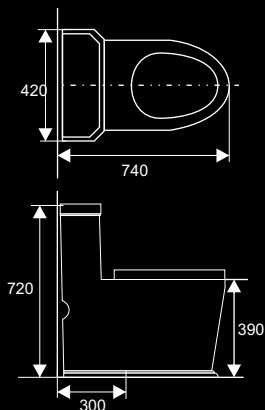

BC3979D

Flushing Method: Siphon Flushing
Trap way: S-trap
Seat: PP close soft seat
Minimum pit distance: 300mm
Dual Flush water: 3/6L

BC3981

Flushing Method: Siphon Flushing
 Trap way: S-trap
 Seat: PP close soft seat
 Minimum pit distance: 300mm
 Dual Flush water: 3/6L

BC3881

Flushing Method: Siphon Flushing
 Trap way: S-trap
 Seat: PP close soft seat
 Minimum pit distance: 300mm
 Dual Flush water: 3/6L

BC3884

Flushing Method: Siphon
 Trap way: S-trap
 Seat: PP close soft seat
 Minimum pit distance: 300mm
 Flush water: 5L