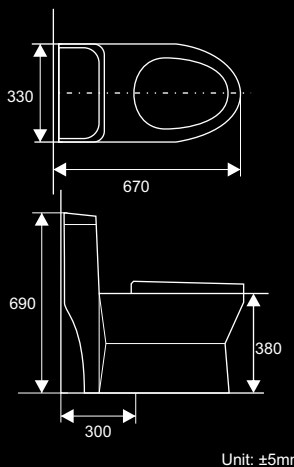

Unit: ±5mm

Cyclone Flushing

Unit: ±5mm

BC3973

Flushing Method: Cyclone Flushing
 Trap way: S-trap
 Seat: PP close soft seat
 Minimum pit distance: 300mm
 Dual Flush water: 3/6L

Unit: ±5mm

BC3985

Flushing Method: Syclone flushing
 Trap way: S-trap
 Seat: PP close soft seat
 Minimum pit distance: 300mm
 Dual Flush water: 3/6L

Unit: ±5mm

BC3992

Flushing Method: Syclone Flushing
 Trap way: S-trap
 Seat: PP close soft seat
 Minimum pit distance: 300mm
 Dual Flush water: 3/6L

BC16023-1

Flushing Method: Syclone flushing
 Trap way: S-trap
 Seat: PP close soft seat
 Minimum pit distance: 300mm
 Dual Flush water: 3/6L

BC18804

Flushing Method: Cyclone Flushing
 Trap way: S-trap
 Seat: PP close soft seat
 Minimum pit distance: 300mm
 Dual Flush water: 3/6L

BC18810

Flushing Method: Syclone flushing
 Trap way: S-trap
 Seat: PP close soft seat
 Minimum pit distance: 300mm
 Dual Flush water: 3/6L