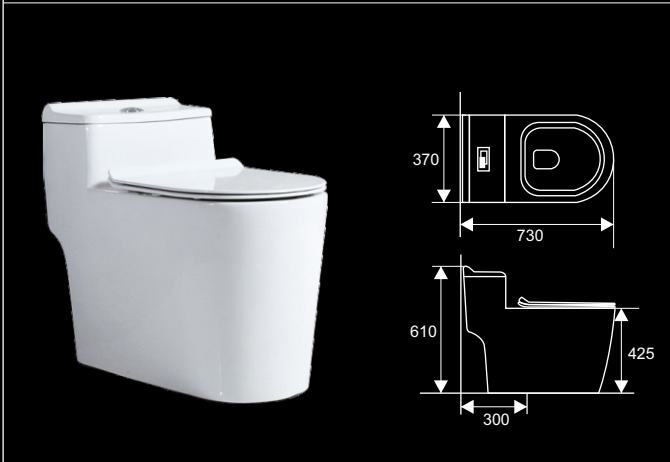

Unit: ±5mm

ONE-PIECE TOILET

Great aesthetics. Good match for a contemporary bathroom design in every modern home.

Easy to clean and up keep.

No worry of water leaking out of the tank and flooding the floor.

More durable due to no joining part to maintain.

Soft Closing

Whisper Close - Slowly and quietly closes
Easy-Clean & Change hinge allows for removal of seat for easy cleaning and replacement.

BC3952

Flushing Method: Siphon Flushing
Trap way: S-trap
Seat: PP close soft seat
Minimum pit distance: 300mm
Dual Flush water: 3/6L

BC3979D

Flushing Method: Siphon Flushing
Trap way: S-trap
Seat: PP close soft seat
Minimum pit distance: 300mm
Dual Flush water: 3/6L

BC3981

Flushing Method: Siphon Flushing
 Trap way: S-trap
 Seat: PP close soft seat
 Minimum pit distance: 300mm
 Dual Flush water: 3/6L