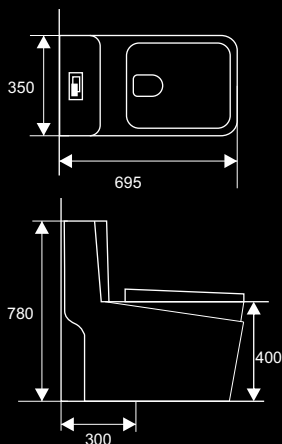

Unit: ±5mm

Cyclone Flushing

Unit: ±5mm

BC3973

Flushing Method: Cyclone Flushing
 Trap way: S-trap
 Seat: PP close soft seat
 Minimum pit distance: 300mm
 Dual Flush water: 3/6L

Unit: ±5mm

BC3985

Flushing Method: Syclone flushing
 Trap way: S-trap
 Seat: PP close soft seat
 Minimum pit distance: 300mm
 Dual Flush water: 3/6L

Unit: ±5mm

BC3992

Flushing Method: Syclone Flushing
 Trap way: S-trap
 Seat: PP close soft seat
 Minimum pit distance: 300mm
 Dual Flush water: 3/6L

BC16023-1

Flushing Method: Syclone flushing
 Trap way: S-trap
 Seat: PP close soft seat
 Minimum pit distance: 300mm
 Dual Flush water: 3/6L

BC18804

Flushing Method: Cyclone Flushing
 Trap way: S-trap
 Seat: PP close soft seat
 Minimum pit distance: 300mm
 Dual Flush water: 3/6L

BC18810

Flushing Method: Syclone flushing
 Trap way: S-trap
 Seat: PP close soft seat
 Minimum pit distance: 300mm
 Dual Flush water: 3/6L