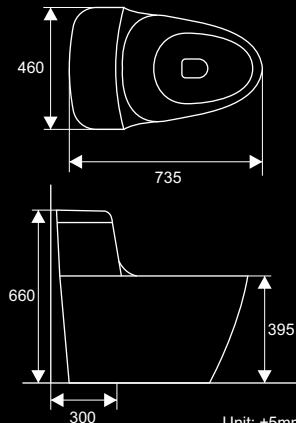

BC8828-1

Flushing Method: Siphon flushing
 Trap way: S-trap
 Seat: PP close soft seat
 Minimum pit distance: 300mm
 Dual Flush water: 3/6L

BC16017

Flushing Method: Siphon Flushing
 Trap way: S-trap
 Seat: PP close soft seat
 Minimum pit distance: 300mm
 Dual Flush water: 3/6L

Unit: ±5mm

Cyclone Flushing

Unit: ±5mm

BC3973

Flushing Method: Cyclone Flushing
 Trap way: S-trap
 Seat: PP close soft seat
 Minimum pit distance: 300mm
 Dual Flush water: 3/6L

Unit: ±5mm

BC3985

Flushing Method: Syclone flushing
 Trap way: S-trap
 Seat: PP close soft seat
 Minimum pit distance: 300mm
 Dual Flush water: 3/6L

Unit: ±5mm

BC3992

Flushing Method: Syclone Flushing
 Trap way: S-trap
 Seat: PP close soft seat
 Minimum pit distance: 300mm
 Dual Flush water: 3/6L

BC16023-1

Flushing Method: Syclone flushing
 Trap way: S-trap
 Seat: PP close soft seat
 Minimum pit distance: 300mm
 Dual Flush water: 3/6L