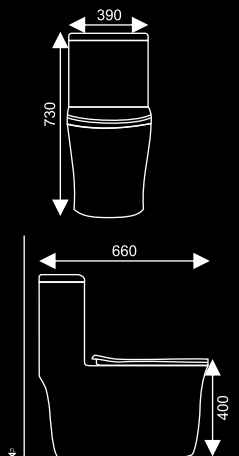

More durable due to no joining part to maintain.

Soft Closing

Whisper Close - Slowly and quietly closes
Easy-Clean & Change hinge allows for removal of seat for easy cleaning and replacement.

BC3952

Flushing Method: Siphon Flushing
Trap way: S-trap
Seat: PP close soft seat
Minimum pit distance: 300mm
Dual Flush water: 3/6L

BC3979D

Flushing Method: Siphon Flushing
Trap way: S-trap
Seat: PP close soft seat
Minimum pit distance: 300mm
Dual Flush water: 3/6L

BC3981

Flushing Method: Siphon Flushing
 Trap way: S-trap
 Seat: PP close soft seat
 Minimum pit distance: 300mm
 Dual Flush water: 3/6L

BC3881

Flushing Method: Siphon Flushing
 Trap way: S-trap
 Seat: PP close soft seat
 Minimum pit distance: 300mm
 Dual Flush water: 3/6L

BC3884

Flushing Method: Siphon
 Trap way: S-trap
 Seat: PP close soft seat
 Minimum pit distance: 300mm
 Flush water: 5L