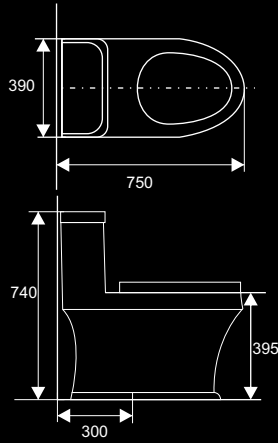

BC8805

Flushing Method: Siphon Flushing
 Trap way: S-trap
 Seat: PP close soft seat
 Minimum pit distance: 300mm
 Dual Flush water: 3/6L

Unit: ±5mm

BC 8828

Flushing Method: Siphon Flushing
 Trap way: S-trap
 Seat: PP close soft seat
 Minimum pit distance: 300mm
 Dual Flush water: 3/6L

BC8828-1

Flushing Method: Siphon flushing
 Trap way: S-trap
 Seat: PP close soft seat
 Minimum pit distance: 300mm
 Dual Flush water: 3/6L

BC16017

Flushing Method: Siphon Flushing
 Trap way: S-trap
 Seat: PP close soft seat
 Minimum pit distance: 300mm
 Dual Flush water: 3/6L

Unit: ±5mm

Cyclone Flushing

Unit: ±5mm

BC3973

Flushing Method: Cyclone Flushing
 Trap way: S-trap
 Seat: PP close soft seat
 Minimum pit distance: 300mm
 Dual Flush water: 3/6L

Unit: ±5mm

BC3985

Flushing Method: Syclone flushing
 Trap way: S-trap
 Seat: PP close soft seat
 Minimum pit distance: 300mm
 Dual Flush water: 3/6L

Unit: ±5mm

BC3992

Flushing Method: Syclone Flushing
 Trap way: S-trap
 Seat: PP close soft seat
 Minimum pit distance: 300mm
 Dual Flush water: 3/6L

BC16023-1

Flushing Method: Syclone flushing
 Trap way: S-trap
 Seat: PP close soft seat
 Minimum pit distance: 300mm
 Dual Flush water: 3/6L