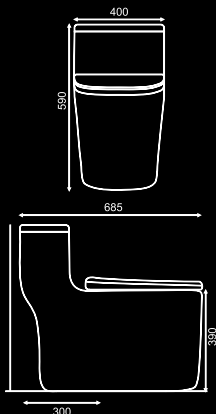

BC3979D

Flushing Method: Siphon Flushing
Trap way: S-trap
Seat: PP close soft seat
Minimum pit distance: 300mm
Dual Flush water: 3/6L

BC3981

Flushing Method: Siphon Flushing
 Trap way: S-trap
 Seat: PP close soft seat
 Minimum pit distance: 300mm
 Dual Flush water: 3/6L

BC3881

Flushing Method: Siphon Flushing
 Trap way: S-trap
 Seat: PP close soft seat
 Minimum pit distance: 300mm
 Dual Flush water: 3/6L

BC3884

Flushing Method: Siphon
 Trap way: S-trap
 Seat: PP close soft seat
 Minimum pit distance: 300mm
 Flush water: 5L