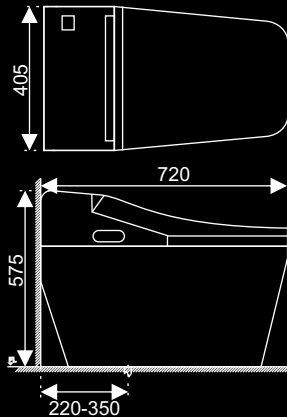

One piece Toilet
PRODUCT CATALOGUE

BC5001

Rated Voltage: 220-240v~, 50/60Hz
 Rated Power Consumption: 700w
 Water Temperature: 34 - 40oC
 Water Consumption: Full: 6l / Smart: 4.5l
 Hot Air Temperature: ~55oC
 Posterior Wash: Max 1.2l/Min
 Flushing Method: Siphon Flushing
 Trap way: S-trap
 Seat: PP close soft seat
 Minimum pit distance: 300mm