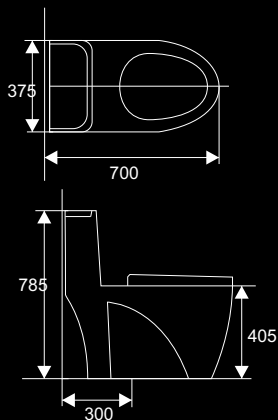

BC18804

Flushing Method: Cyclone Flushing
 Trap way: S-trap
 Seat: PP close soft seat
 Minimum pit distance: 300mm
 Dual Flush water: 3/6L

BC18810

Flushing Method: Syclone flushing
 Trap way: S-trap
 Seat: PP close soft seat
 Minimum pit distance: 300mm
 Dual Flush water: 3/6L

BC8821

Flushing Method:Cyclone Flushing
 Trap way: S-trap
 Seat: PP close soft seat
 Minimum pit distance: 300mm
 Dual Flush water: 3/6L

BC8848

Flushing Method:Cyclone Flushing
 Trap way: S-trap
 Seat: PP close soft seat
 Minimum pit distance: 300mm
 Dual Flush water: 3/6L

Unit: ±5mm

BC16003-1

Flushing Method:Cyclone Flushing
 Trap way: S-trap
 Seat: PP close soft seat
 Minimum pit distance: 300mm
 Dual Flush water: 3/6L

Unit: ±5mm

Unit: ±5mm

BC3991

Flushing Method: Cyclone flushing

Trap way: S-trap

Seat: PP close soft seat

Minimum pit distance: 300mm

Dual Flush water: 3/6L

Zento - Cầu Giấy

Add: Số 44 Trần Kim Xuyên, Yên Hòa
Trung Hòa, Cầu Giấy, Hà Nội
Tel: 024.3775 7259 - 0913.223 113