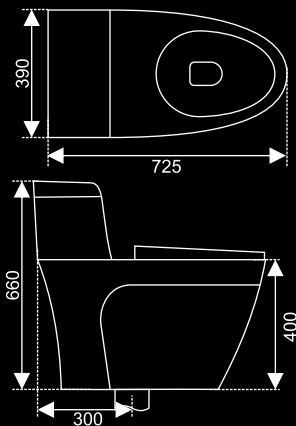

More durable due to no joining part to maintain.

Soft Closing

Whisper Close - Slowly and quietly closes
Easy-Clean & Change hinge allows for removal of seat for easy cleaning and replacement.

BC3952

Flushing Method: Siphon Flushing
Trap way: S-trap
Seat: PP close soft seat
Minimum pit distance: 300mm
Dual Flush water: 3/6L

BC3979D

Flushing Method: Siphon Flushing
Trap way: S-trap
Seat: PP close soft seat
Minimum pit distance: 300mm
Dual Flush water: 3/6L

BC3981

Flushing Method: Siphon Flushing
 Trap way: S-trap
 Seat: PP close soft seat
 Minimum pit distance: 300mm
 Dual Flush water: 3/6L

BC3881

Flushing Method: Siphon Flushing
 Trap way: S-trap
 Seat: PP close soft seat
 Minimum pit distance: 300mm
 Dual Flush water: 3/6L

BC3884

Flushing Method: Siphon
 Trap way: S-trap
 Seat: PP close soft seat
 Minimum pit distance: 300mm
 Flush water: 5L