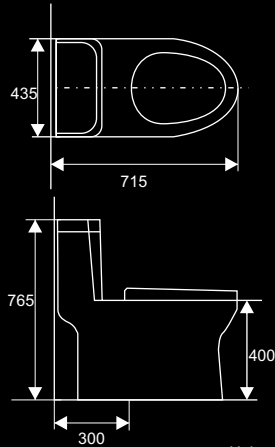

BC8828-1

Flushing Method: Siphon flushing
 Trap way: S-trap
 Seat: PP close soft seat
 Minimum pit distance: 300mm
 Dual Flush water: 3/6L

BC16017

Flushing Method: Siphon Flushing
 Trap way: S-trap
 Seat: PP close soft seat
 Minimum pit distance: 300mm
 Dual Flush water: 3/6L

Unit: ±5mm

Cyclone Flushing

Unit: ±5mm

BC3973

Flushing Method: Cyclone Flushing
 Trap way: S-trap
 Seat: PP close soft seat
 Minimum pit distance: 300mm
 Dual Flush water: 3/6L

Unit: ±5mm

BC3985

Flushing Method: Syclone flushing
 Trap way: S-trap
 Seat: PP close soft seat
 Minimum pit distance: 300mm
 Dual Flush water: 3/6L

Unit: ±5mm

BC3992

Flushing Method: Syclone Flushing
 Trap way: S-trap
 Seat: PP close soft seat
 Minimum pit distance: 300mm
 Dual Flush water: 3/6L

BC16023-1

Flushing Method: Syclone flushing
 Trap way: S-trap
 Seat: PP close soft seat
 Minimum pit distance: 300mm
 Dual Flush water: 3/6L