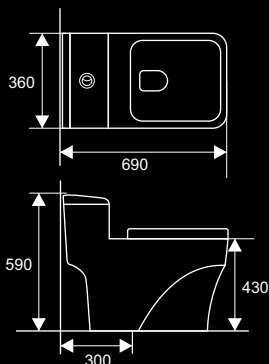

BC3881

Flushing Method: Siphon Flushing
 Trap way: S-trap
 Seat: PP close soft seat
 Minimum pit distance: 300mm
 Dual Flush water: 3/6L

BC3884

Flushing Method: Siphon
 Trap way: S-trap
 Seat: PP close soft seat
 Minimum pit distance: 300mm
 Flush water: 5L

BC3982

Flushing Method: Siphon Flushing
 Trap way: S-trap
 Seat: PP close soft seat
 Minimum pit distance: 300mm
 Dual Flush water: 3/6L

BC3994

Flushing Method: Siphon Flushing
 Trap way: S-trap
 Seat: PP close soft seat
 Minimum pit distance: 300mm
 Dual Flush water: 3/6L

BC8805

Flushing Method: Siphon Flushing
 Trap way: S-trap
 Seat: PP close soft seat
 Minimum pit distance: 300mm
 Dual Flush water: 3/6L

Unit: ±5mm

BC 8828

Flushing Method: Siphon Flushing
 Trap way: S-trap
 Seat: PP close soft seat
 Minimum pit distance: 300mm
 Dual Flush water: 3/6L

BC8828-1

Flushing Method: Siphon flushing
 Trap way: S-trap
 Seat: PP close soft seat
 Minimum pit distance: 300mm
 Dual Flush water: 3/6L

BC16017

Flushing Method: Siphon Flushing
 Trap way: S-trap
 Seat: PP close soft seat
 Minimum pit distance: 300mm
 Dual Flush water: 3/6L